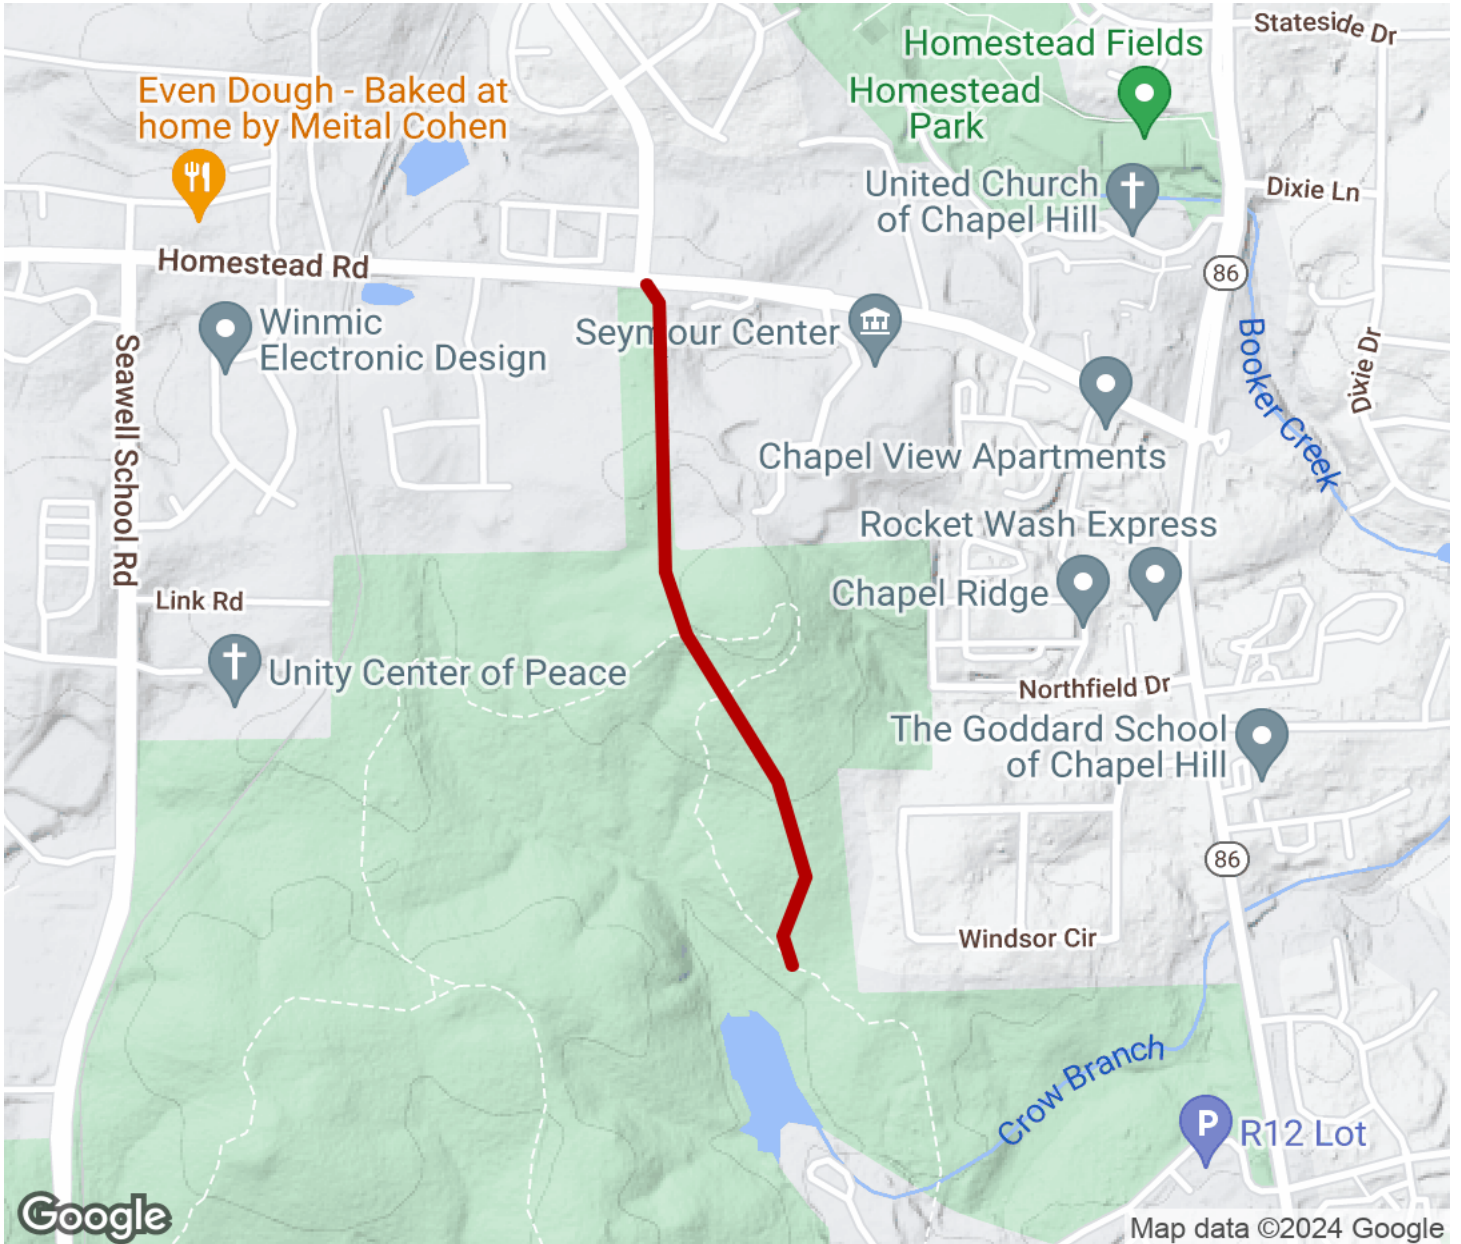

Carolina North Greenway

North Carolina

Trailhead

Restroom

Parking

Water Fountain

Tunnel

TrailLink
by Rails-to-Trails Conservancy

TrailLink.com