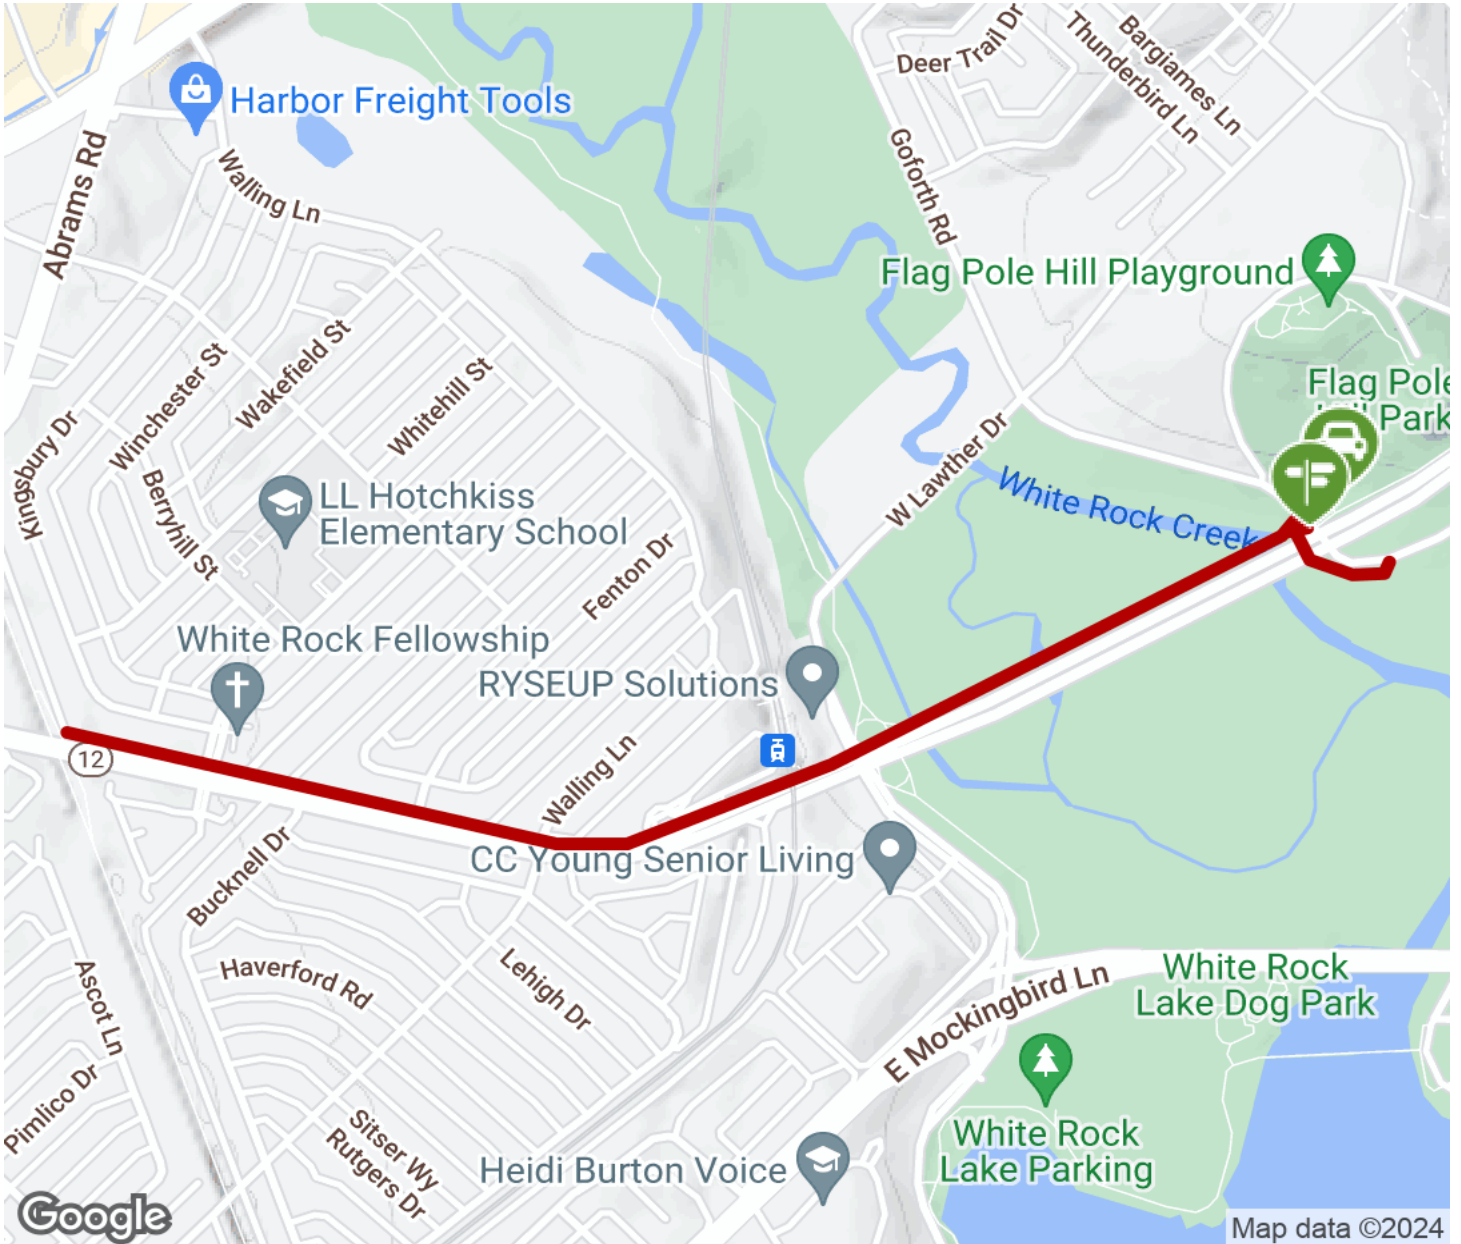

Flag Pole Hill Trail

Texas

Trailhead

Restroom

Parking

Water Fountain

Tunnel

TrailLink
by Rails-to-Trails Conservancy

TrailLink.com