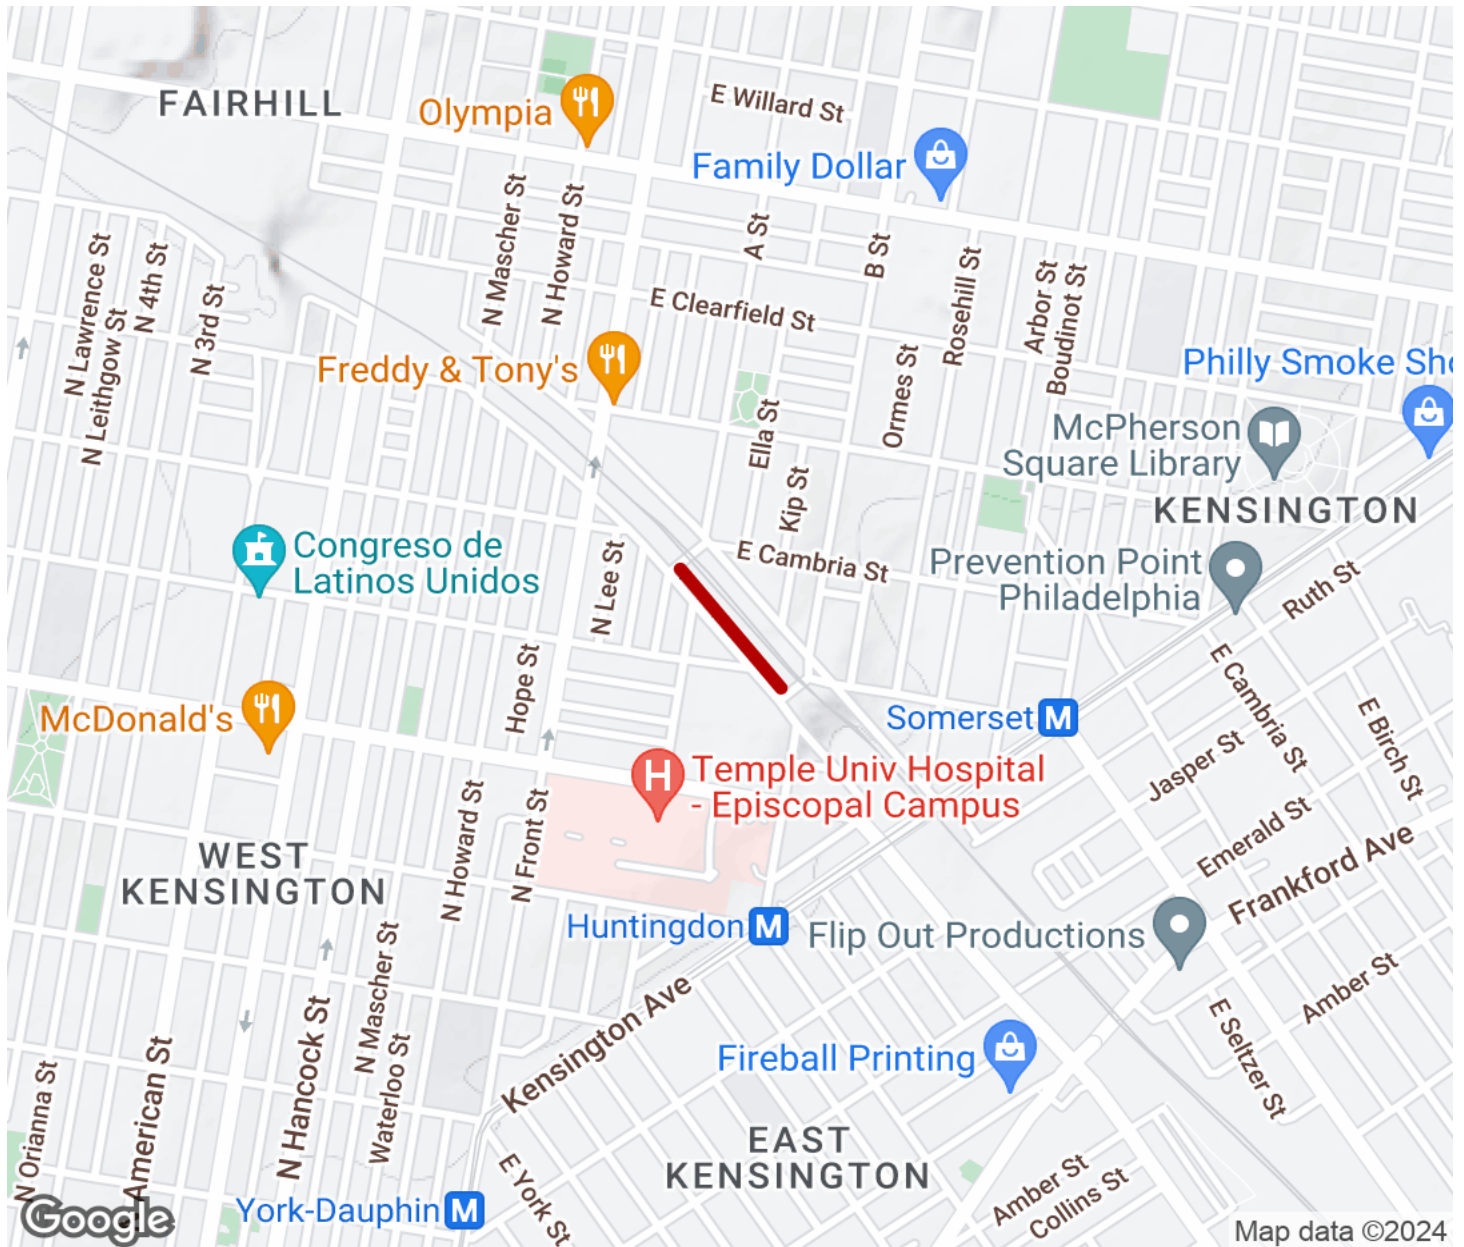

Gurney Street Trail

Pennsylvania

Trailhead

Restroom

Parking

Water Fountain

Tunnel

TrailLink
by Rails-to-Trails Conservancy

TrailLink.com