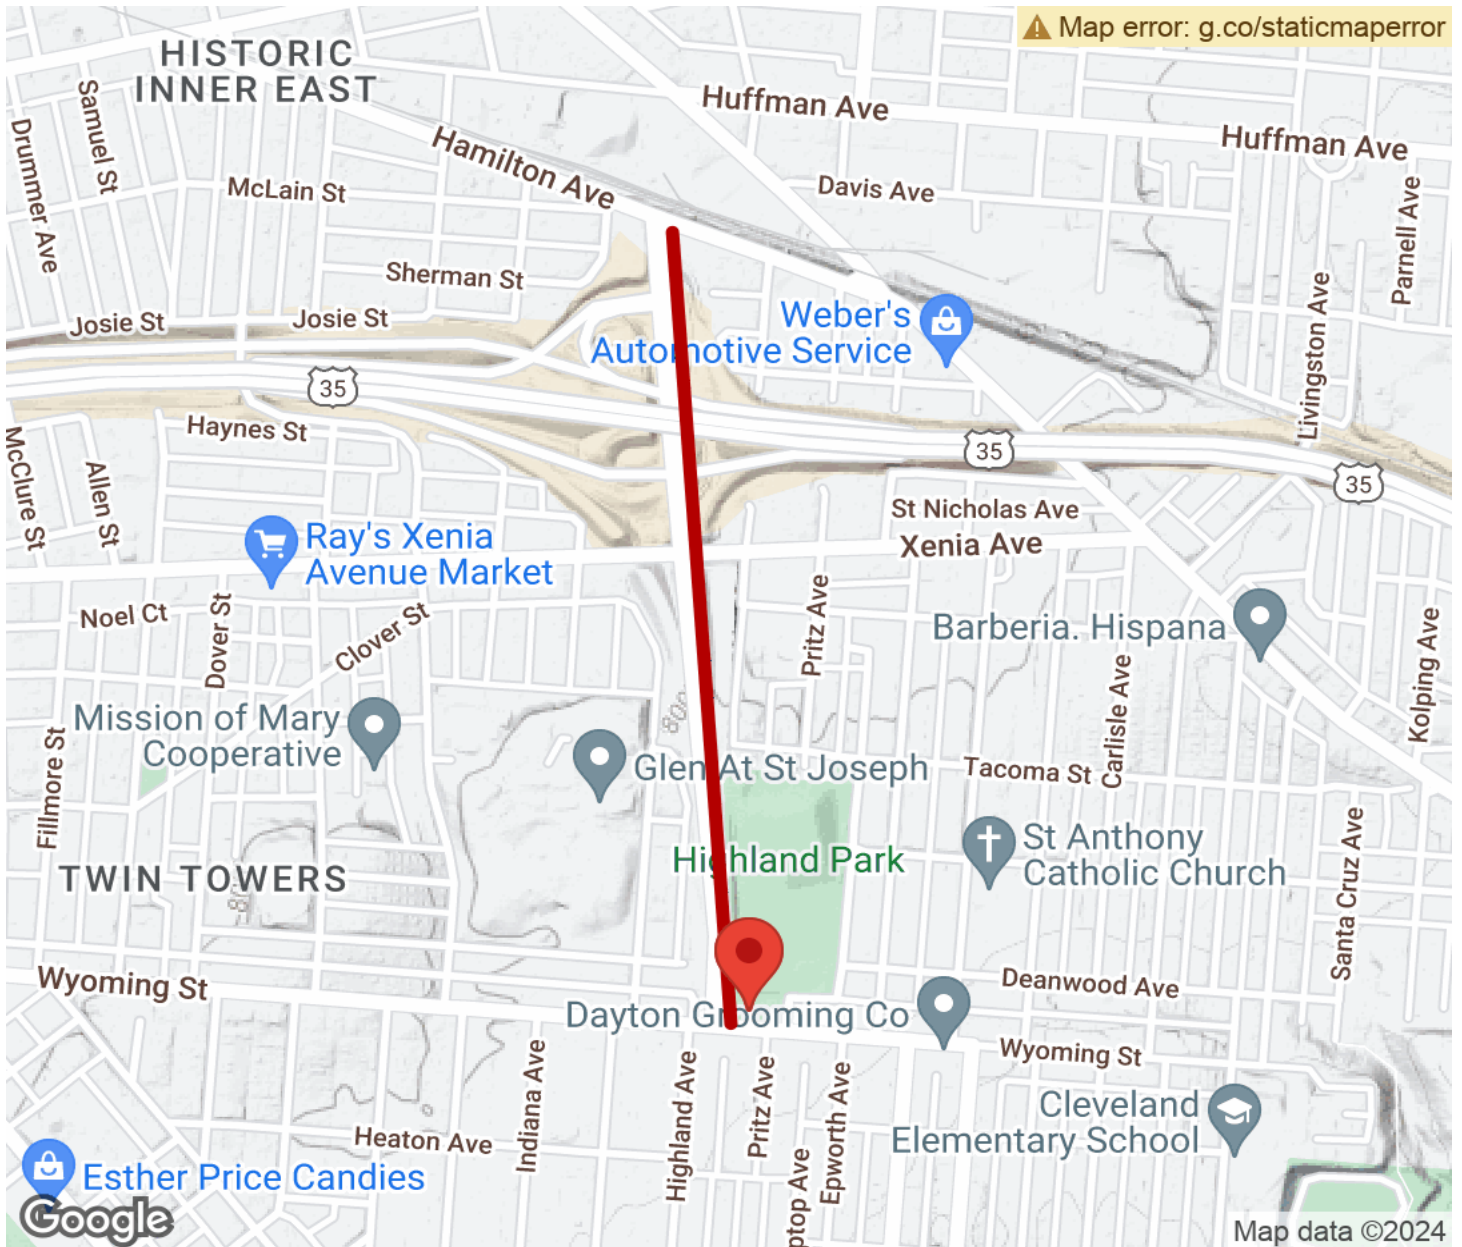

Steve Whalen Boulevard Bikeway

Ohio

Trailhead

Restroom

Parking

Water Fountain

Tunnel

TrailLink
by Rails-to-Trails Conservancy

TrailLink.com