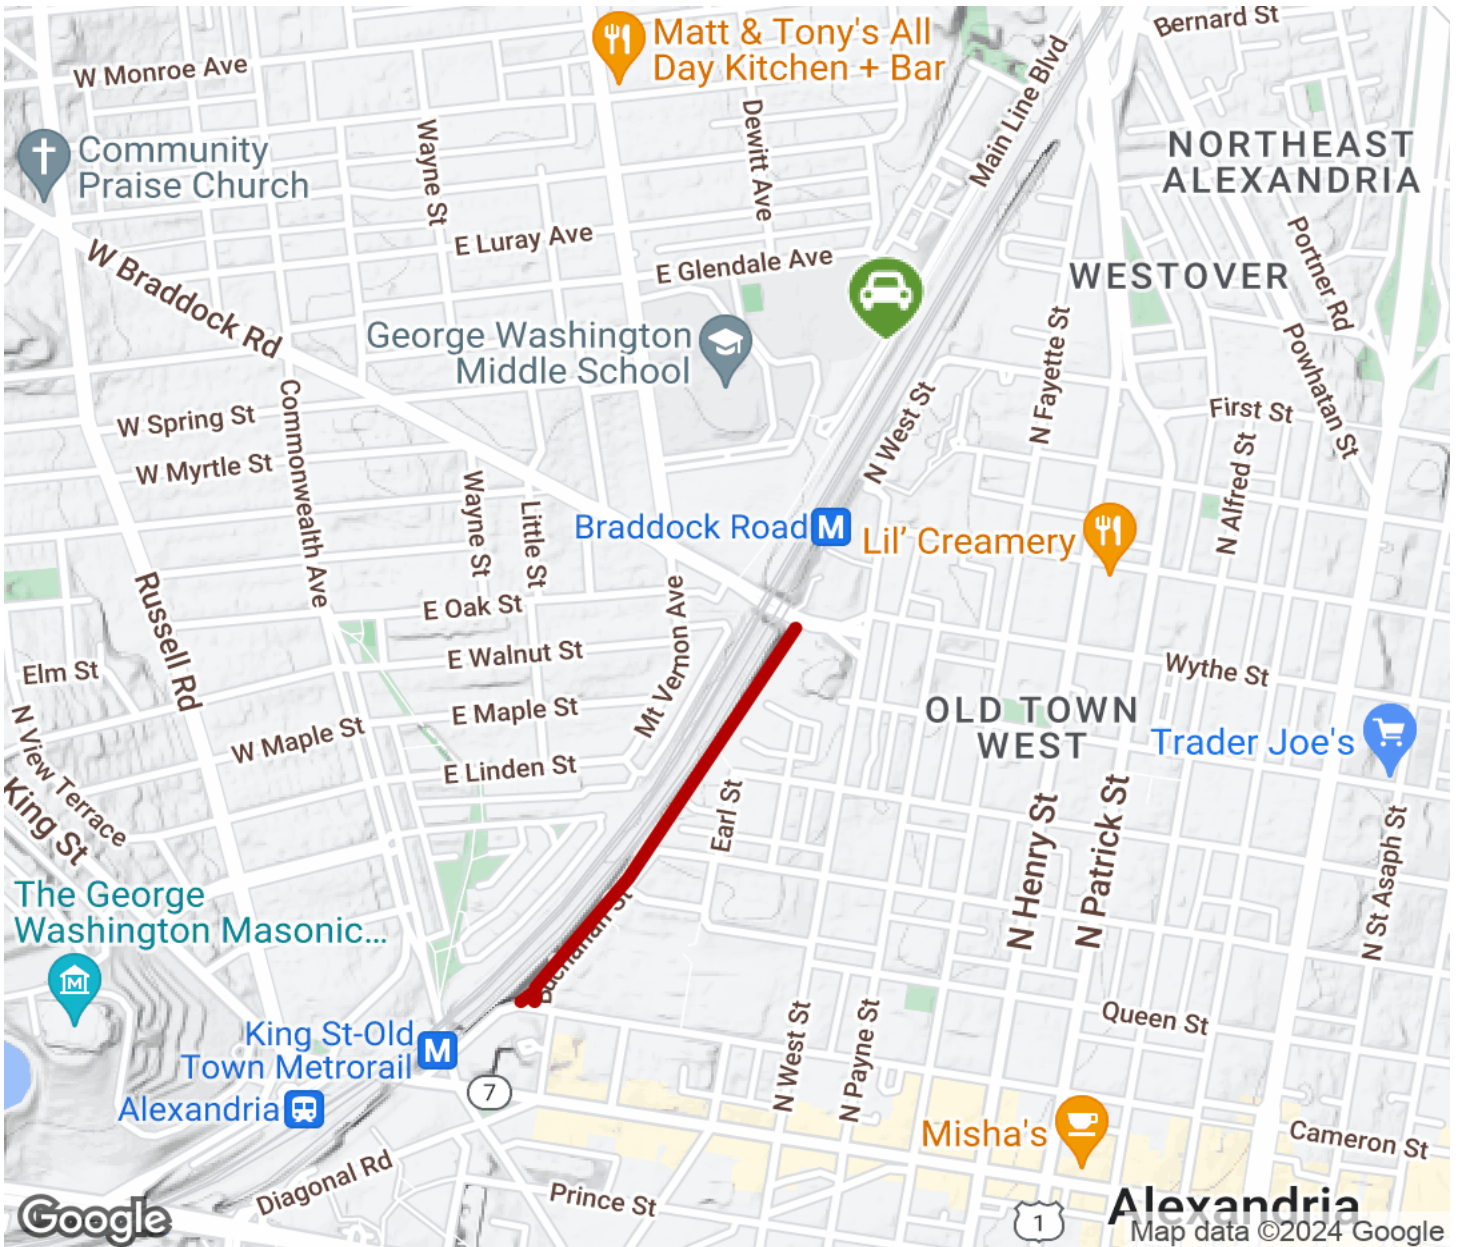

Metro Linear Park

Virginia

Trailhead

Restroom

Parking

Water Fountain

Tunnel

TrailLink
by Rails-to-Trails Conservancy

[TrailLink.com](https://www.TrailLink.com)