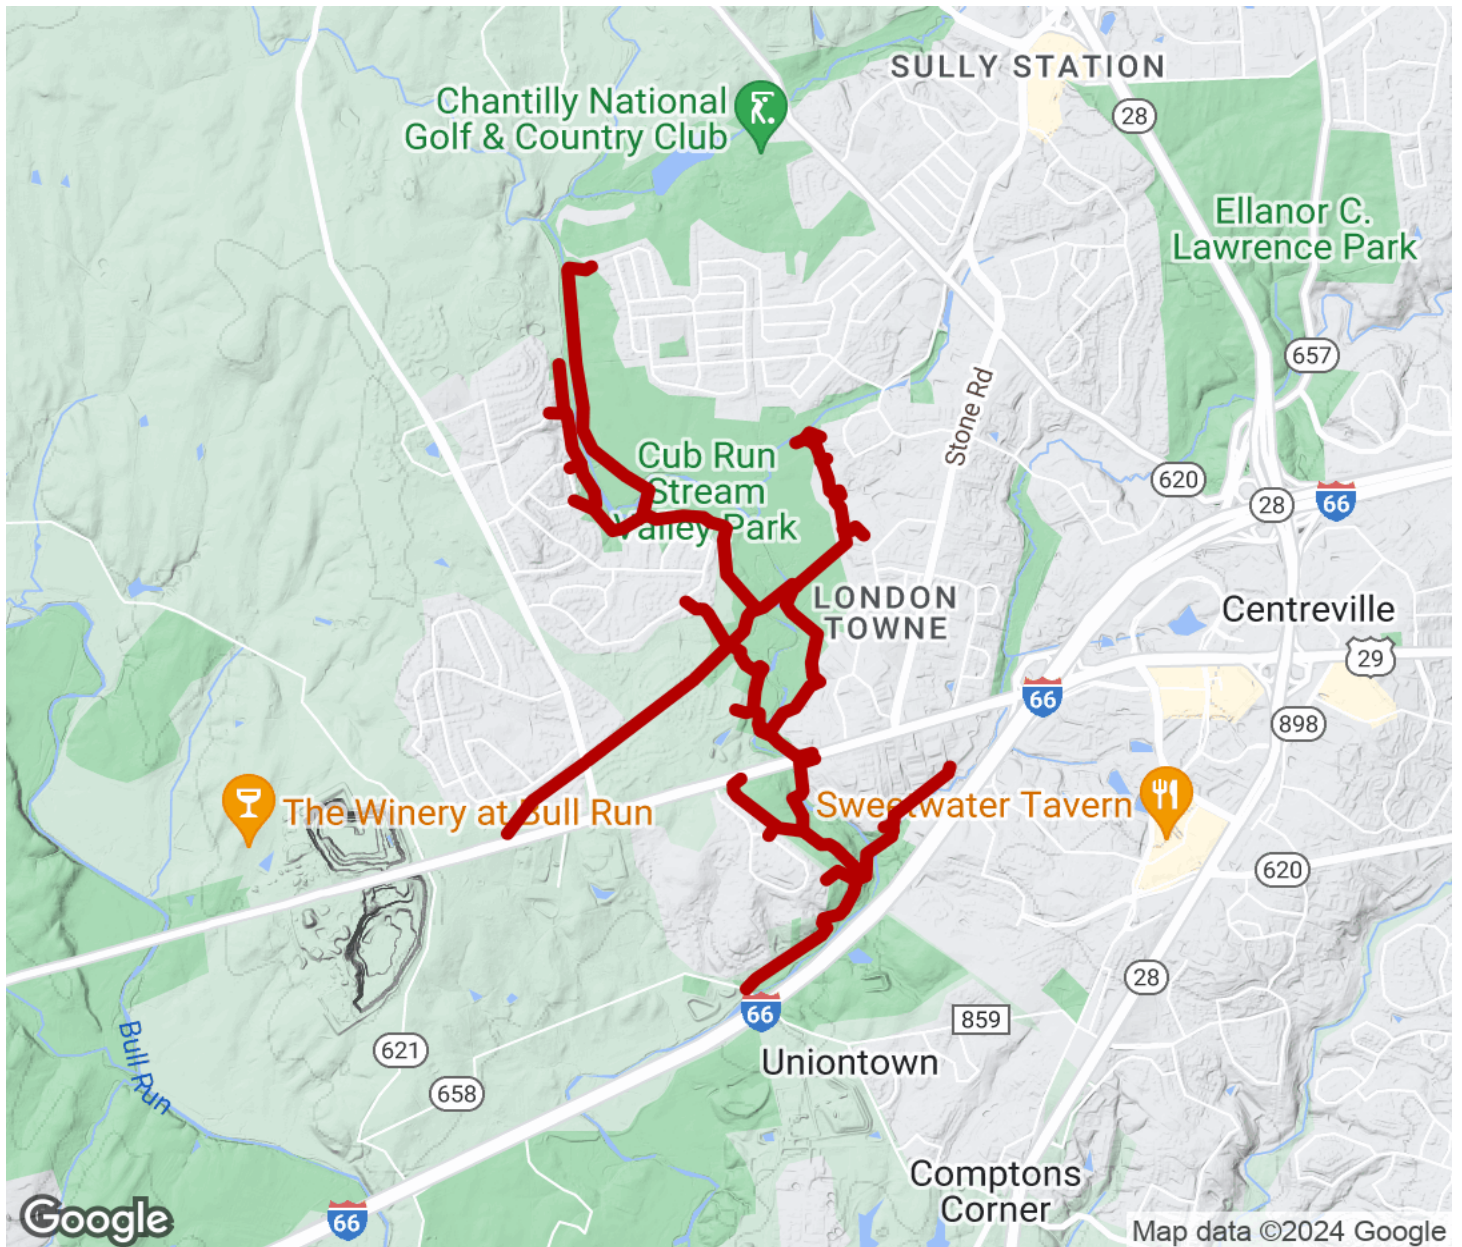

Cub Run Stream Valley Trail

Virginia

Trailhead

Restroom

Parking

Water Fountain

Tunnel

TrailLink
by Rails-to-Trails Conservancy

TrailLink.com