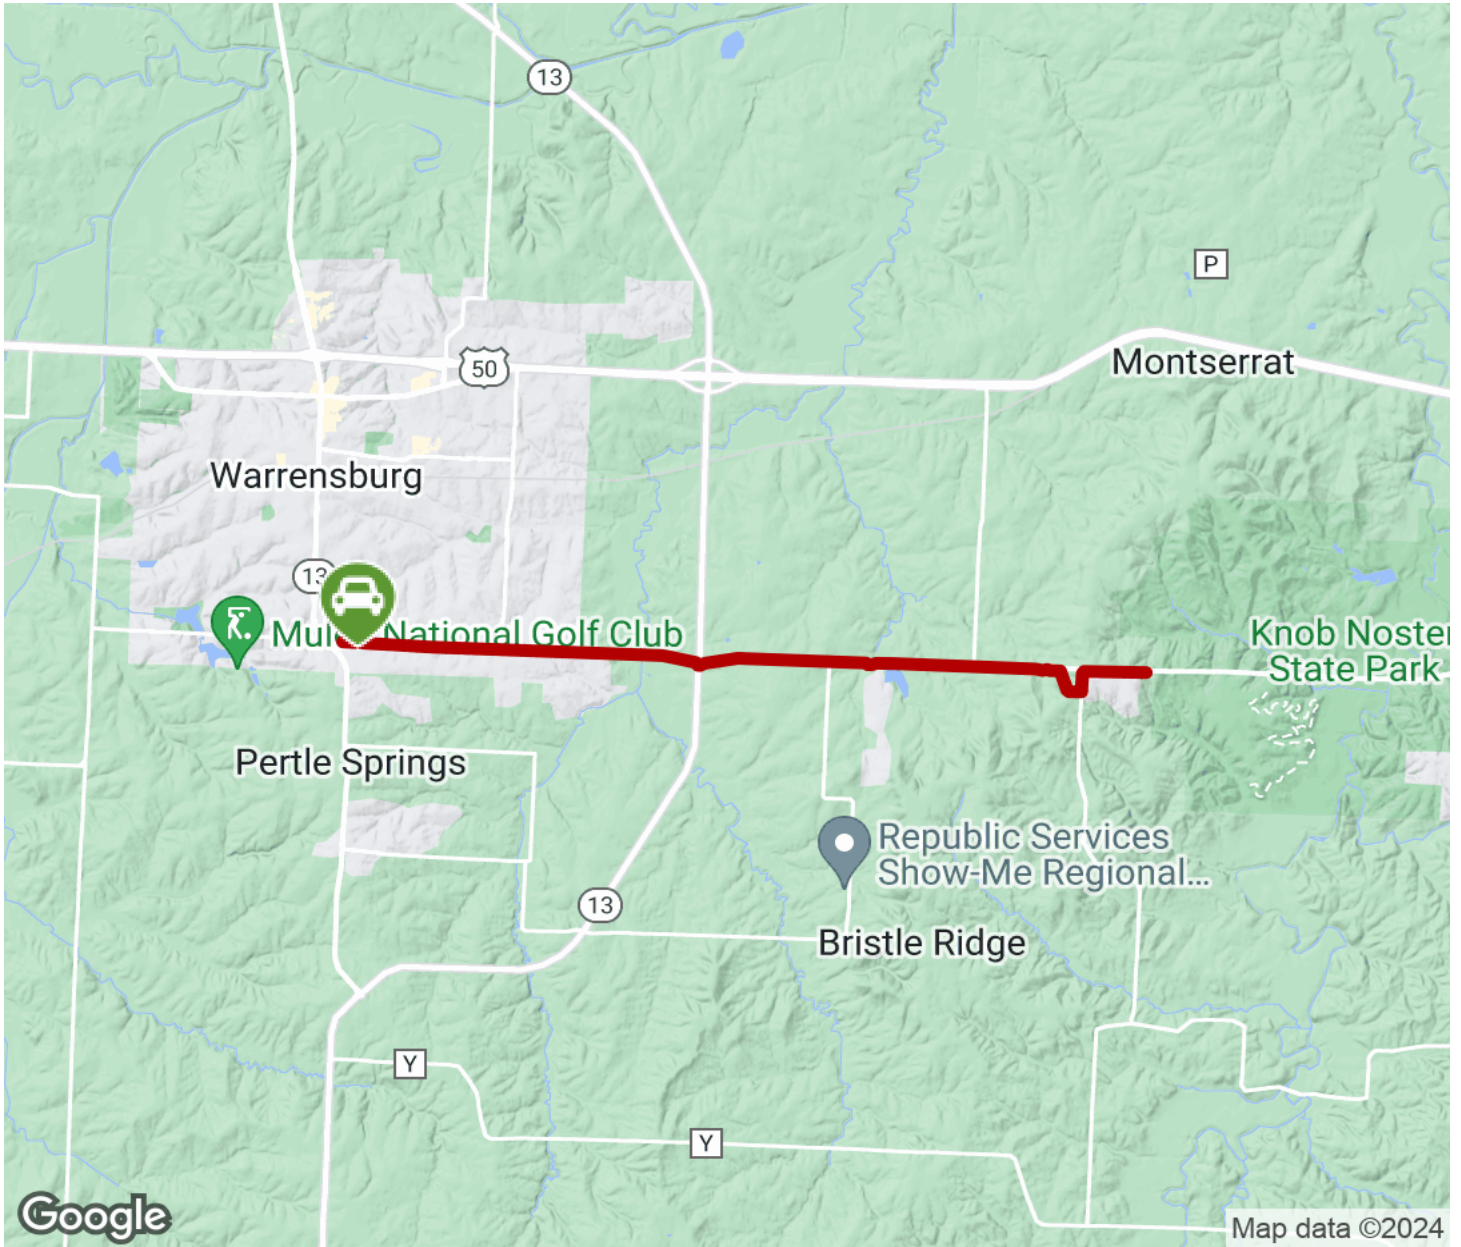

2024

TrailLink Unlimited

Guides

Spirit Trail

Missouri

Spirit Trail *Missouri*

The Spirit Trail provides opportunities for recreation and alternative transportation in Johnson County, Missouri. The trail is

The Spirit Trail provides opportunities for recreation and alternative transportation in Johnson County, Missouri. The trail is envisioned to stretch from the City of Warrensburg to the Whiteman Air Force Base for a distance of 12 miles. At present, the trail starts gets as far as the edge of the Knob Noster State Park, paralleling State Route DD as it goes. The trail is 10 feet wide and open to users of all ages and abilities. Trail surfaces are asphalt and aggregate.

The Spirit Trail is an initiative of the Johnson County Trail Coalition.

Spirit Trail

Missouri

States: Missouri

Counties: Johnson

Length: 5.9miles

Trail end points: Hale Lake Road east of SR 13
(Warrensburg) to State Route DD just outside
Knob Noster State Trail

Trail surfaces: Asphalt,Crushed Stone

Trail category: Rail-Trail

Trail activities: Bike,Inline

Skating,Wheelchair Accessible,Walking

Parking & Trail Access

Spirit Trail

Missouri

Trailhead