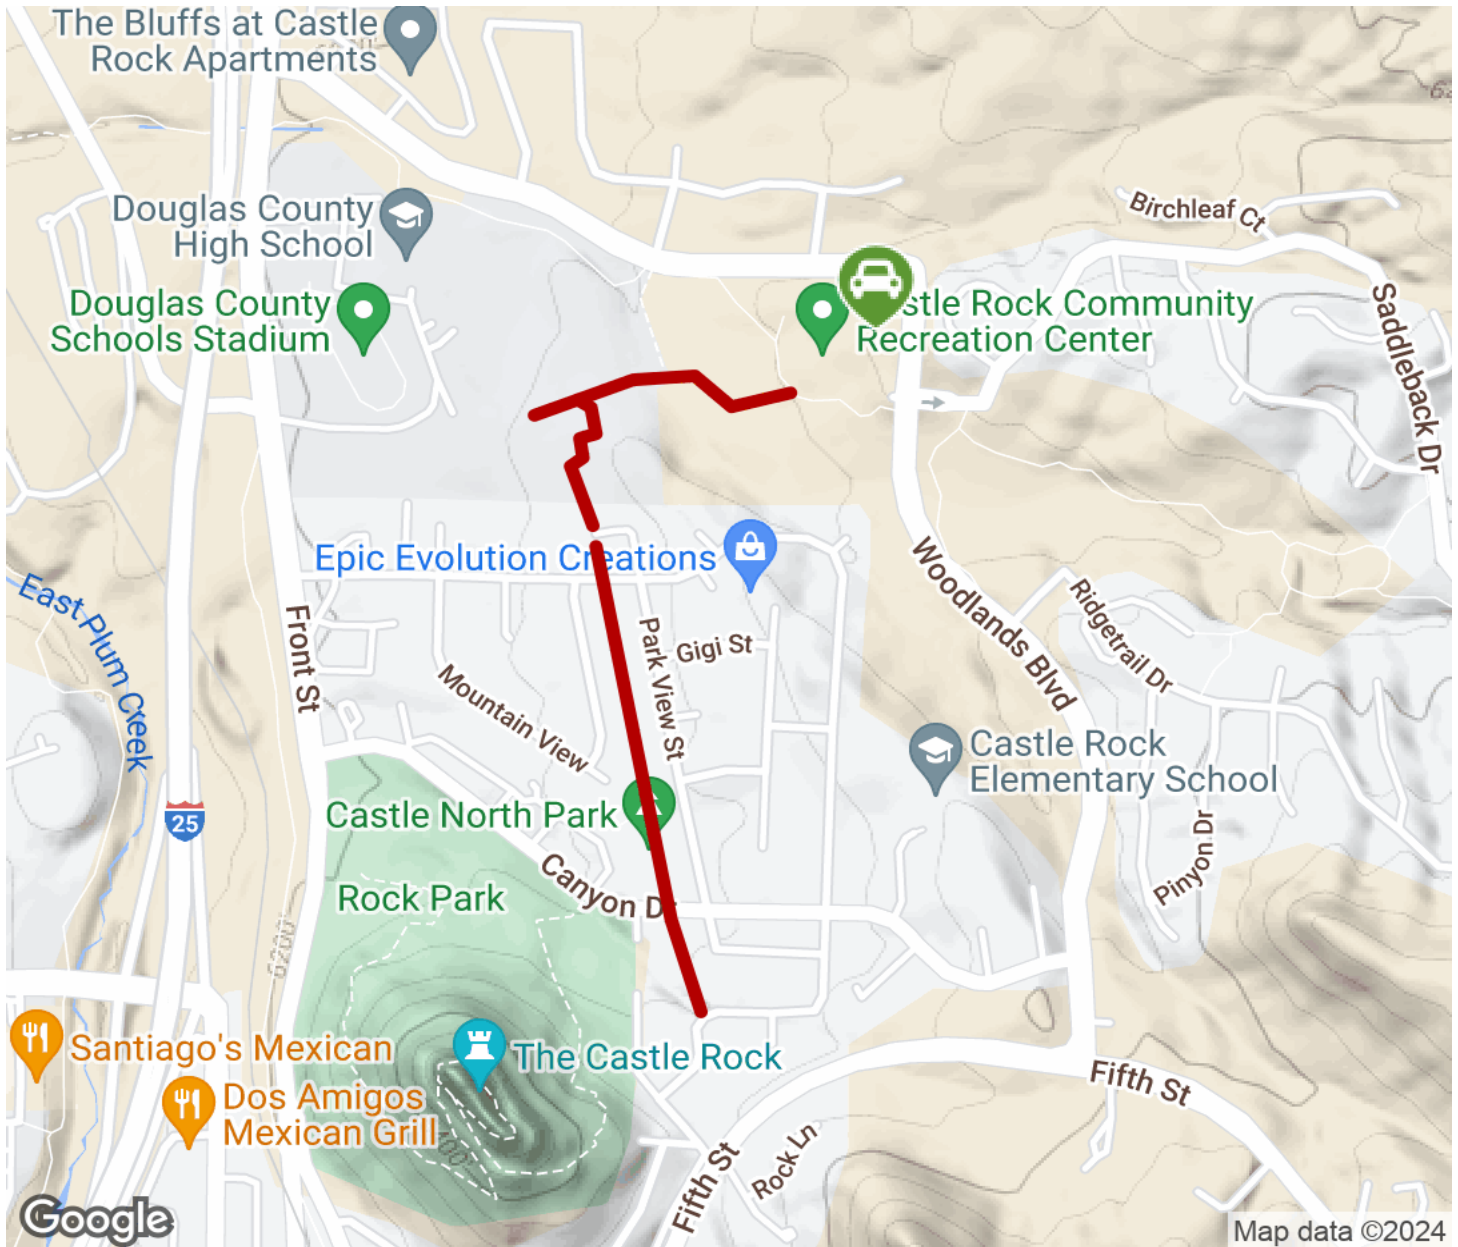

Castle North Trail

Colorado

Trailhead

Restroom

Parking

Water Fountain

Tunnel

TrailLink
by Rails-to-Trails Conservancy

TrailLink.com