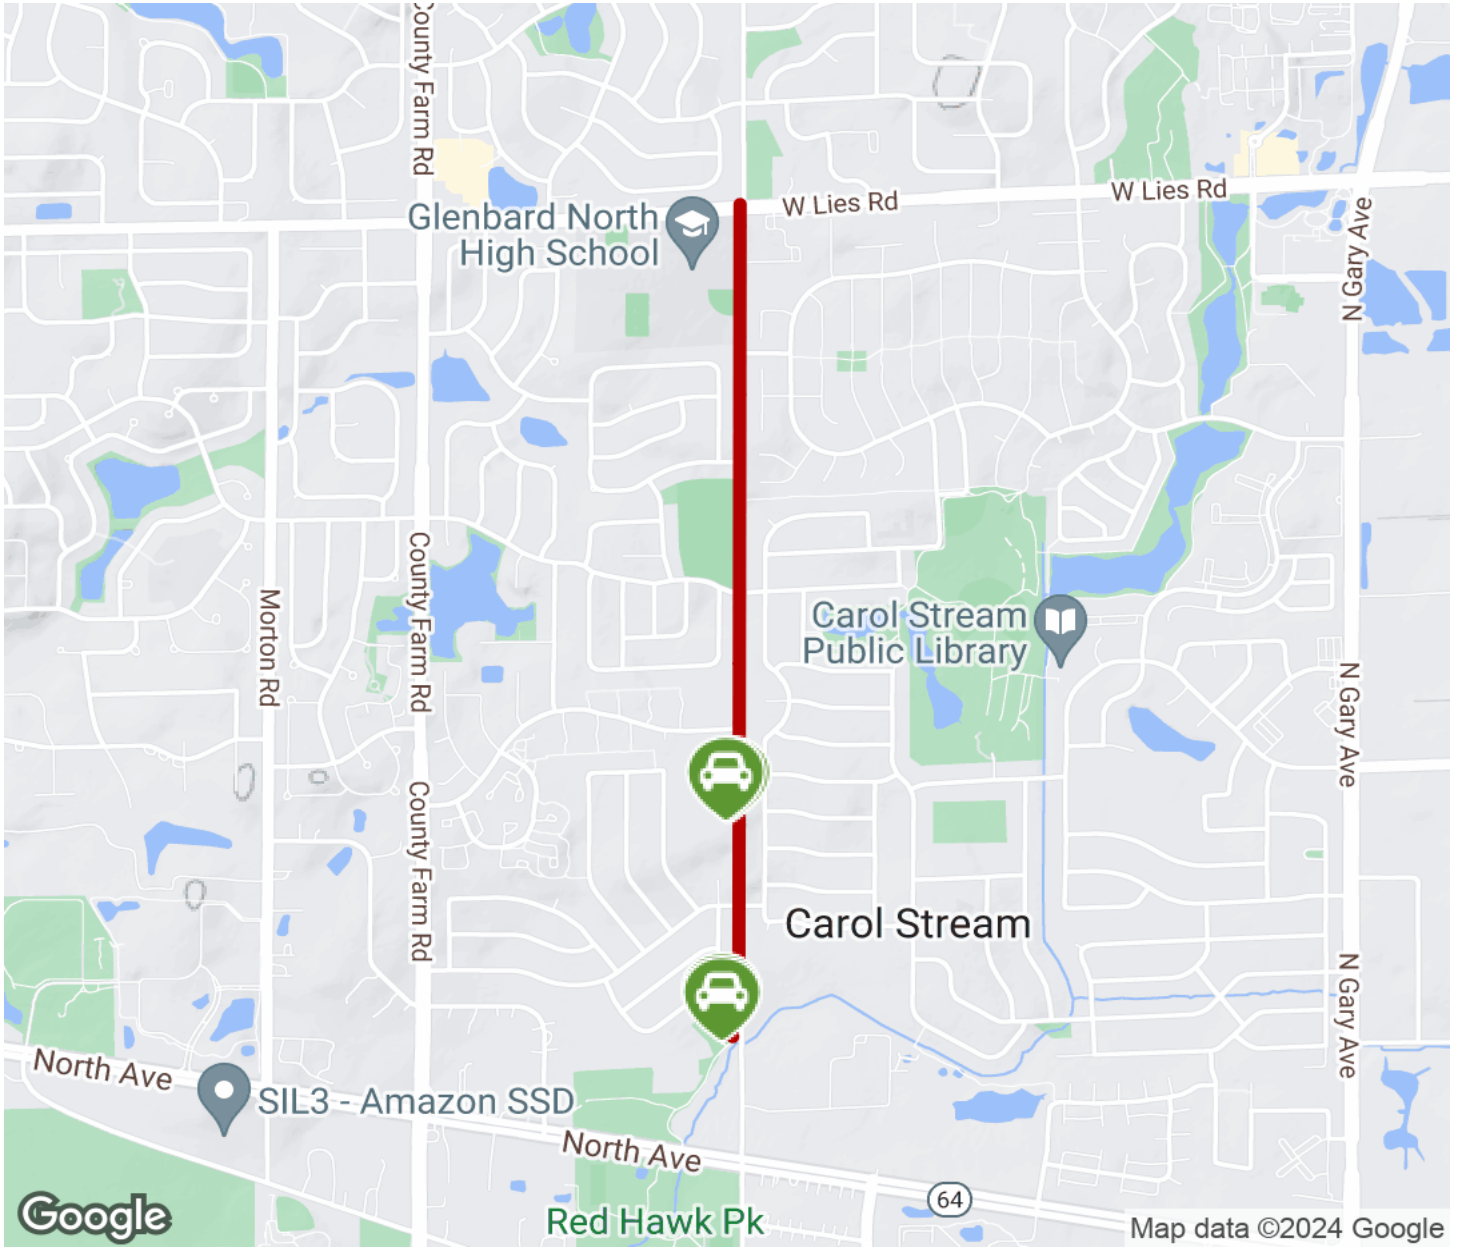

Kuhn Road Trail

Illinois

Trailhead

Restroom

Parking

Water Fountain

Tunnel

TrailLink
by Rails-to-Trails Conservancy

TrailLink.com