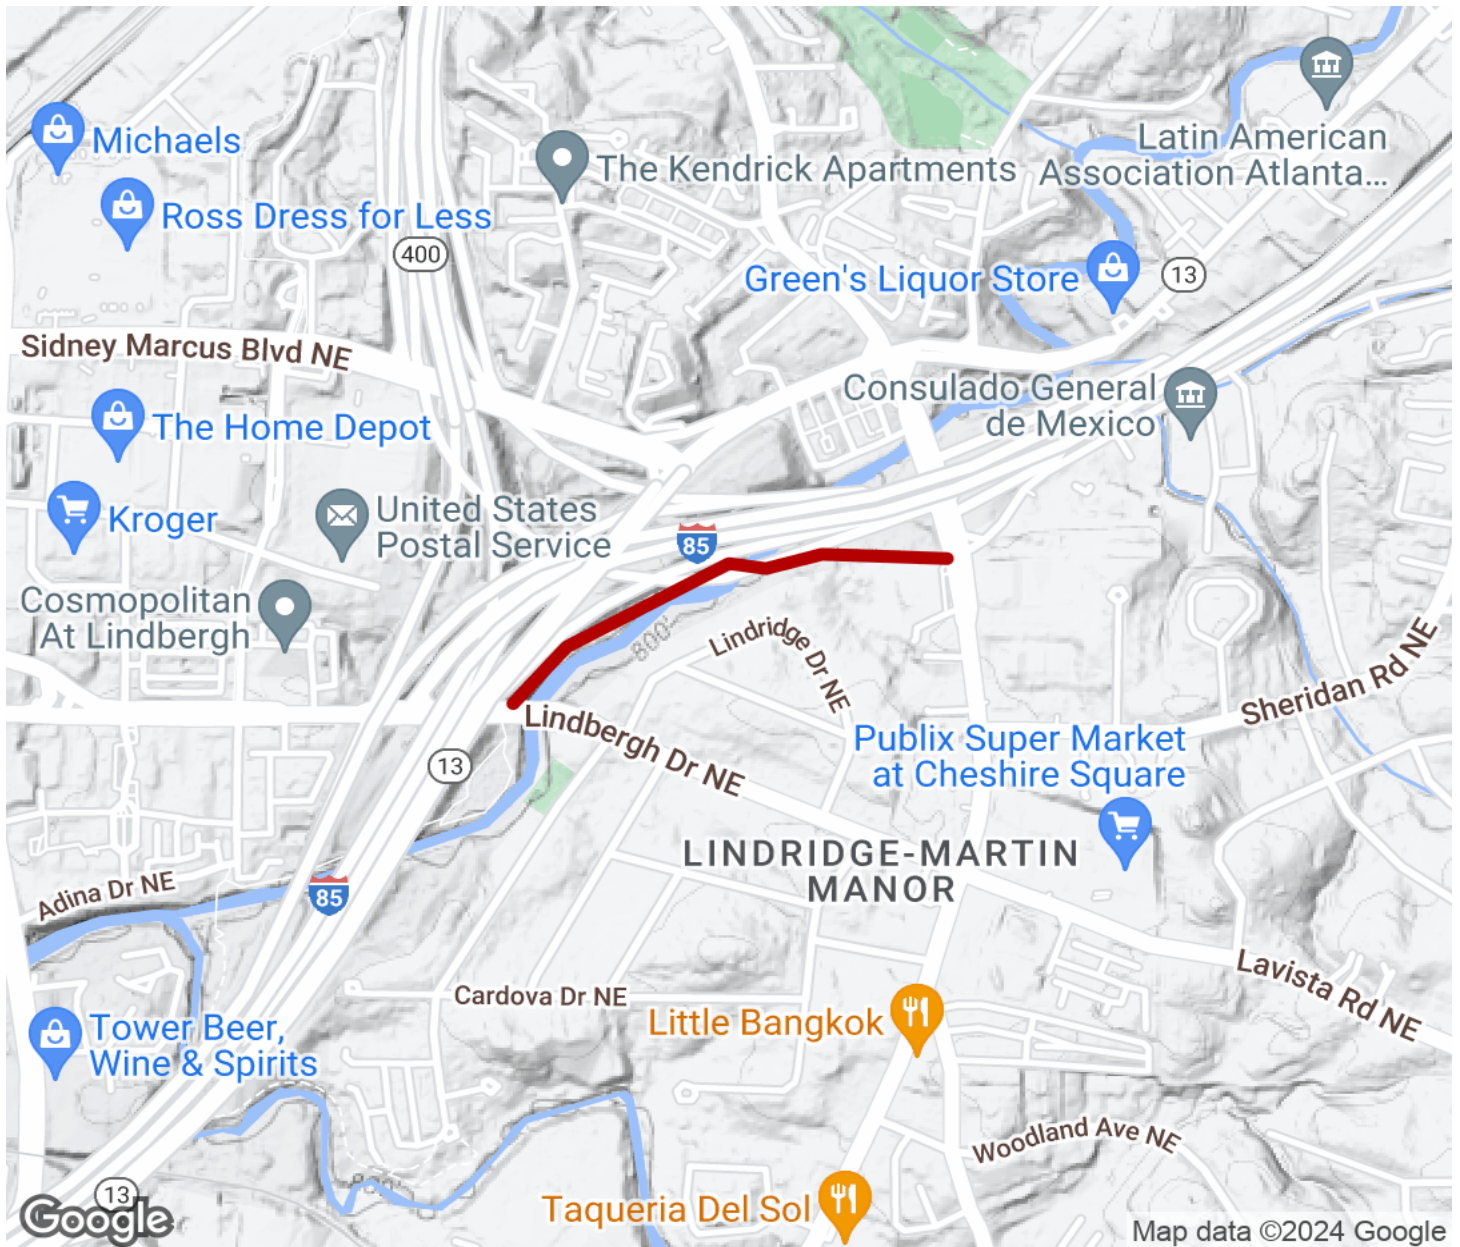

Cheshire Farm Trail

Georgia

Trailhead

Restroom

Parking

Water Fountain

Tunnel

TrailLink
by Rails-to-Trails Conservancy

TrailLink.com