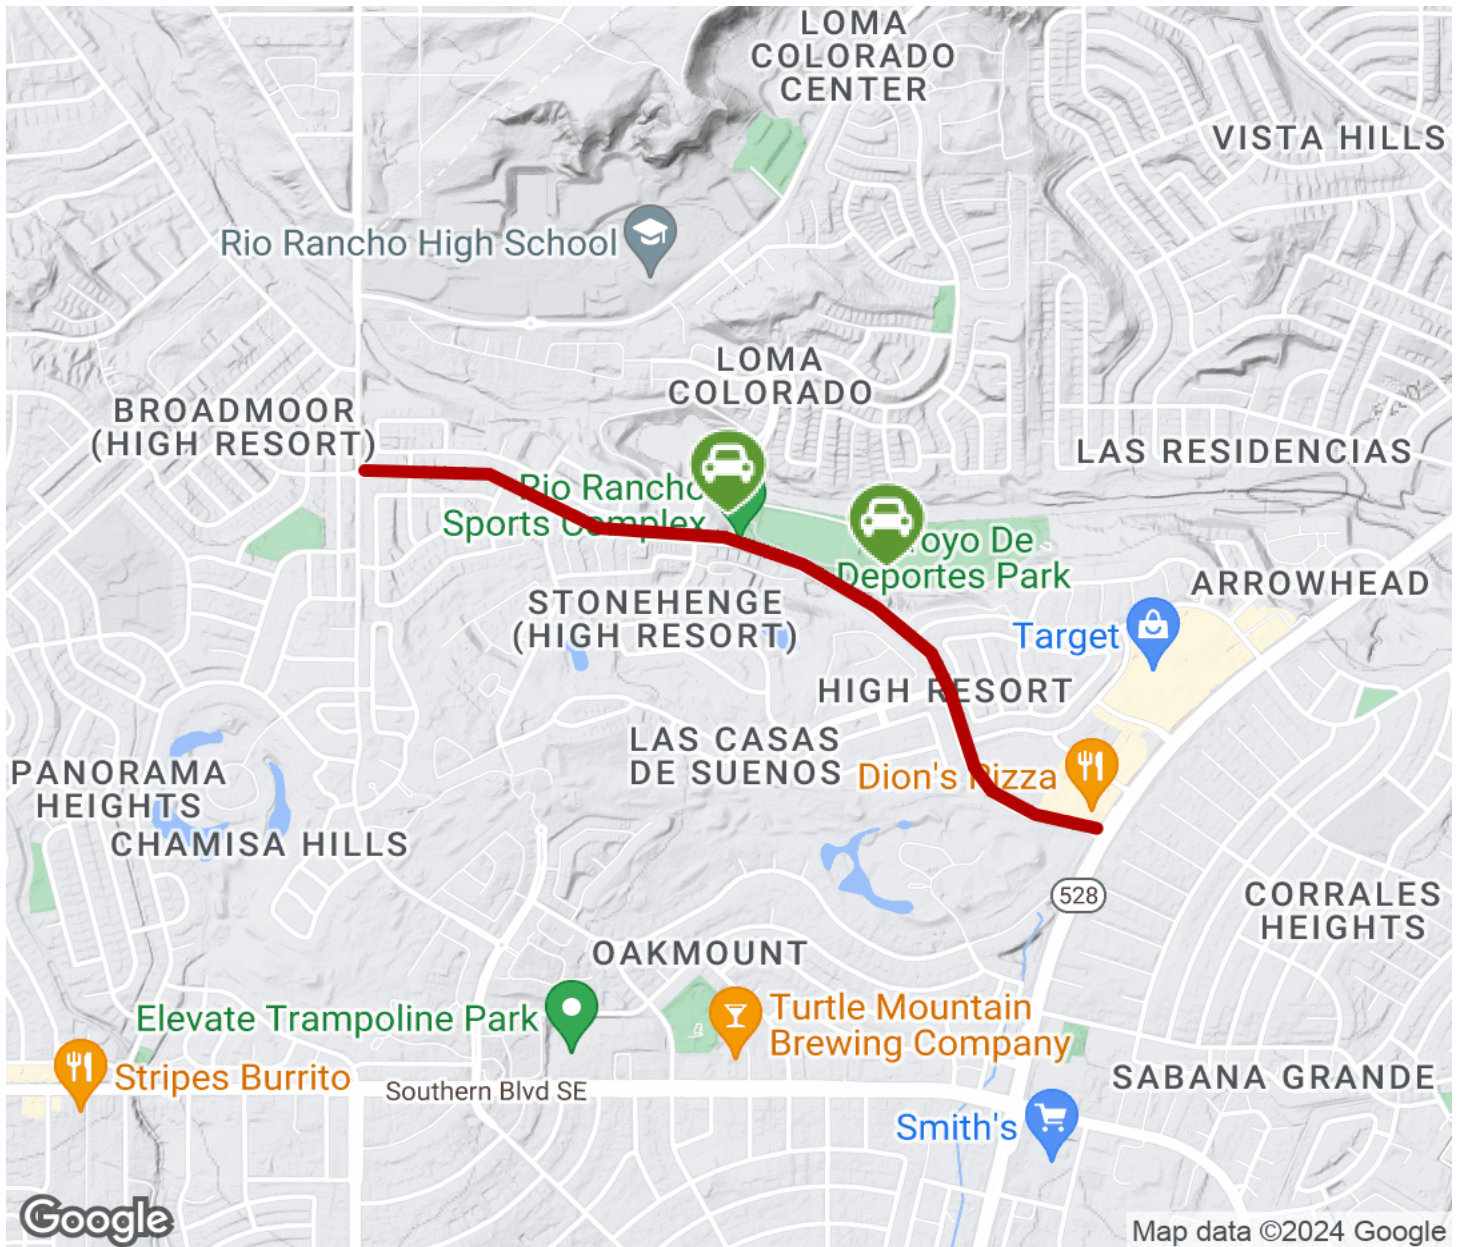

2024

TrailLink Unlimited

Guides

High Resort Boulevard Trail

New Mexico

High Resort Boulevard Trail

New Mexico

A connected sidepath trailway that follows the route of High Resort Boulevard, Ridgecrest Drive, and Arrowhead Ridge Drive, the High

A connected sidepath trailway that follows the route of High Resort Boulevard, Ridgecrest Drive, and Arrowhead Ridge Drive, the High Resort Boulevard Trail provides a paved path for cyclists and pedestrians to follow across a swath of residential and commercial areas in Rio Rancho. The trail's western end meets up with the end of the [Broadmoor Boulevard Trail](#), which can be used to connect to a variety of destinations further north, and the eastern end of the trail merges into the New Mexico 528 Rec Path, which follows the side of the state highway.

Starting in the east by the highway, the trail heads west into residential developments situated behind suburban shopping centers, continuing a slow and steady uphill climb on the aptly-named Ridgecrest Drive. The trail runs through a span of undeveloped land a short distance from

High Resort Boulevard Trail

New Mexico

- Trailhead
- Restroom
- Parking
- Water Fountain
- Tunnel