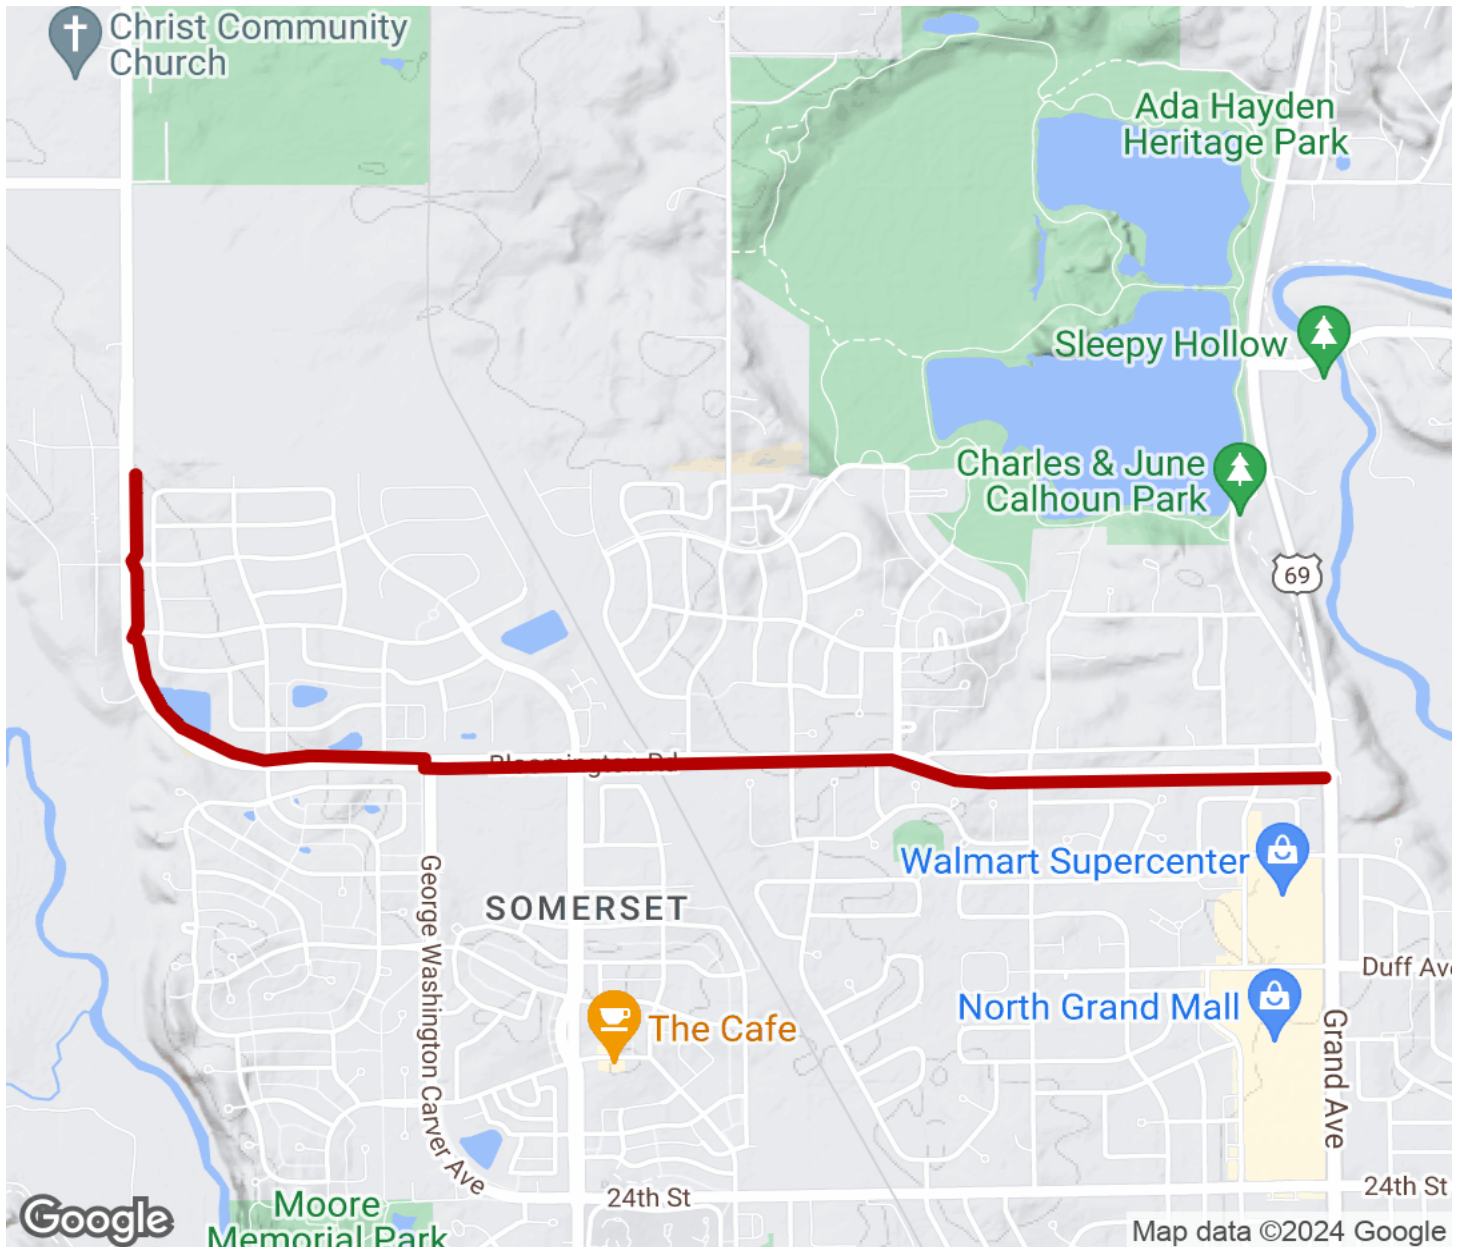

Bloomington Road Trail

Iowa

Trailhead

Restroom

Parking

Water Fountain

Tunnel

TrailLink
by Rails-to-Trails Conservancy

TrailLink.com