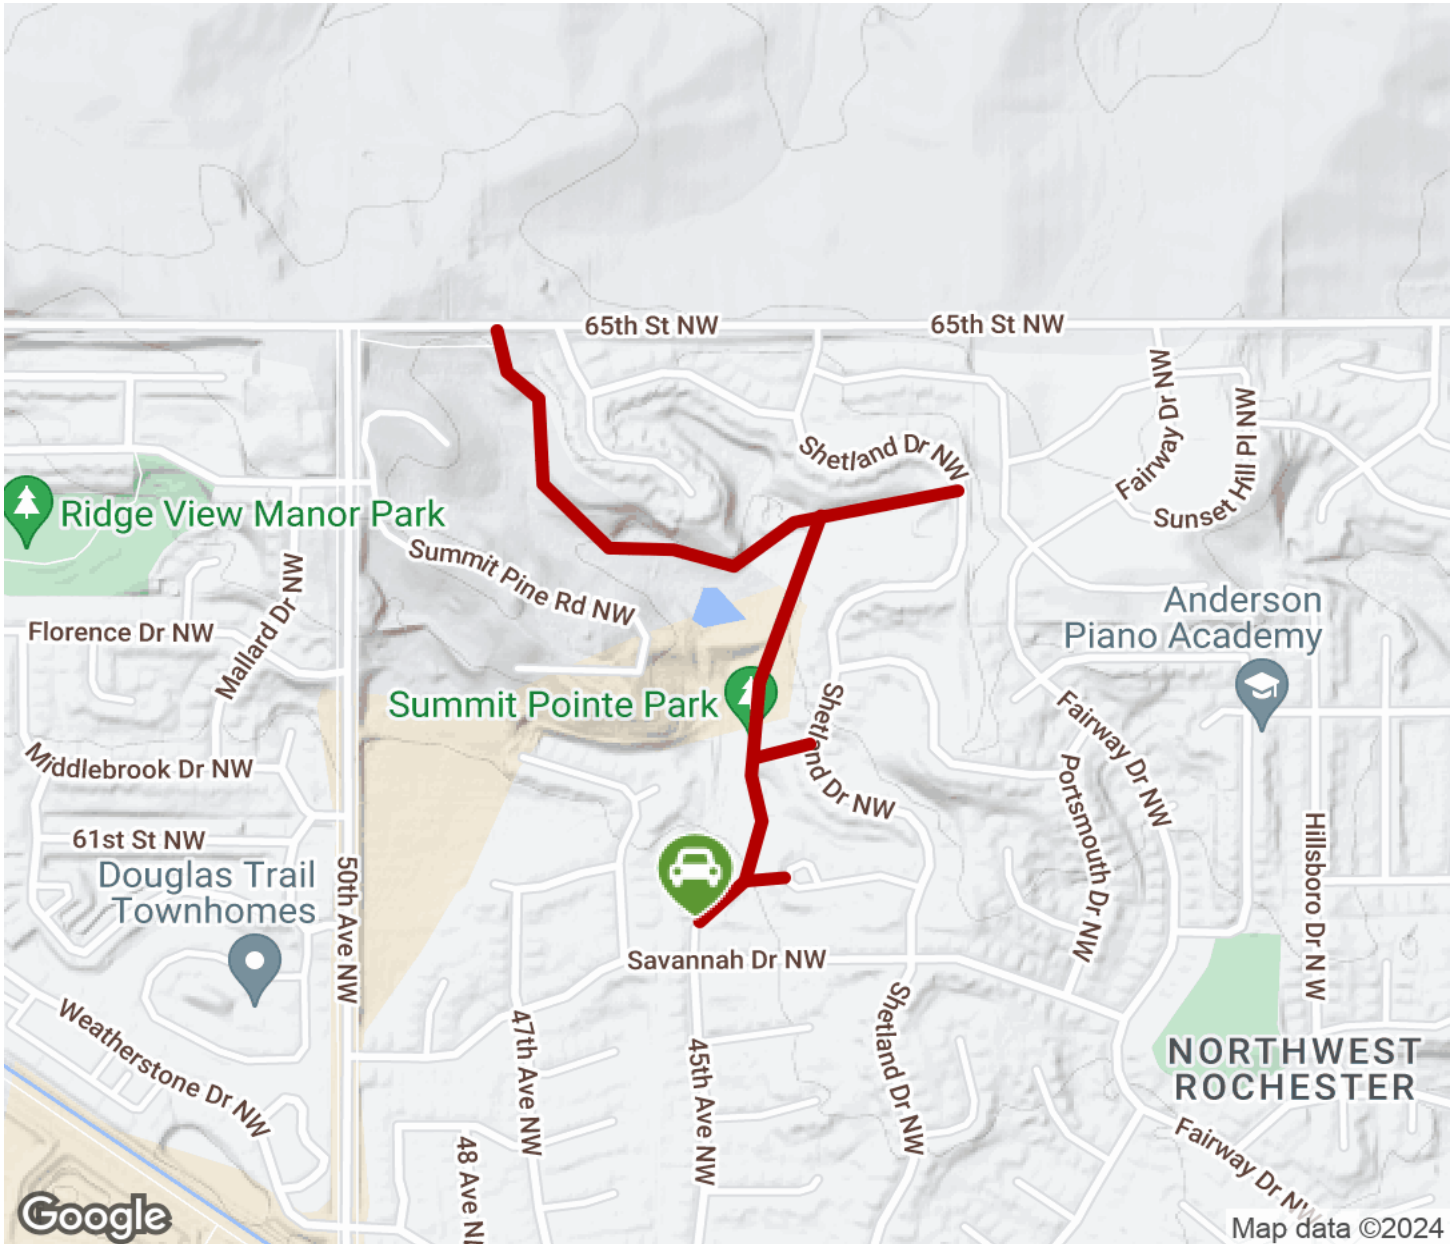

## Summit Pointe Trail

Minnesota

*A short neighborhood trail that runs through Summit Pointe Park in northwest Rochester, the Summit Pointe Trail provides a great*

A short neighborhood trail that runs through Summit Pointe Park in northwest Rochester, the Summit Pointe Trail provides a great outlet for cyclists and pedestrians to get some exercise and outdoor recreation. The trail passes through a pleasant natural space lined with trees and shrubs, right in the backyard of one of the city's suburban neighborhood developments.

# Summit Pointe Trail

*Minnesota*

**States:** Minnesota

**Counties:** Olmsted

Length: 0.9miles

**Trail end points:** 45th Ave. NW to 65th St. NW

**Trail surfaces:** Asphalt

**Trail category:** Greenway/Non-RT

## Parking & Trail Access

On-street parking is available at the southern end of the trail on 45th Avenue NW. Local buses also provide service to the southern end via Savannah Drive NW.

# Summit Pointe Trail

Minnesota

Trailhead

Restroom

Parking

Water Fountain

Tunnel

**TrailLink**  
by Rails-to-Trails Conservancy