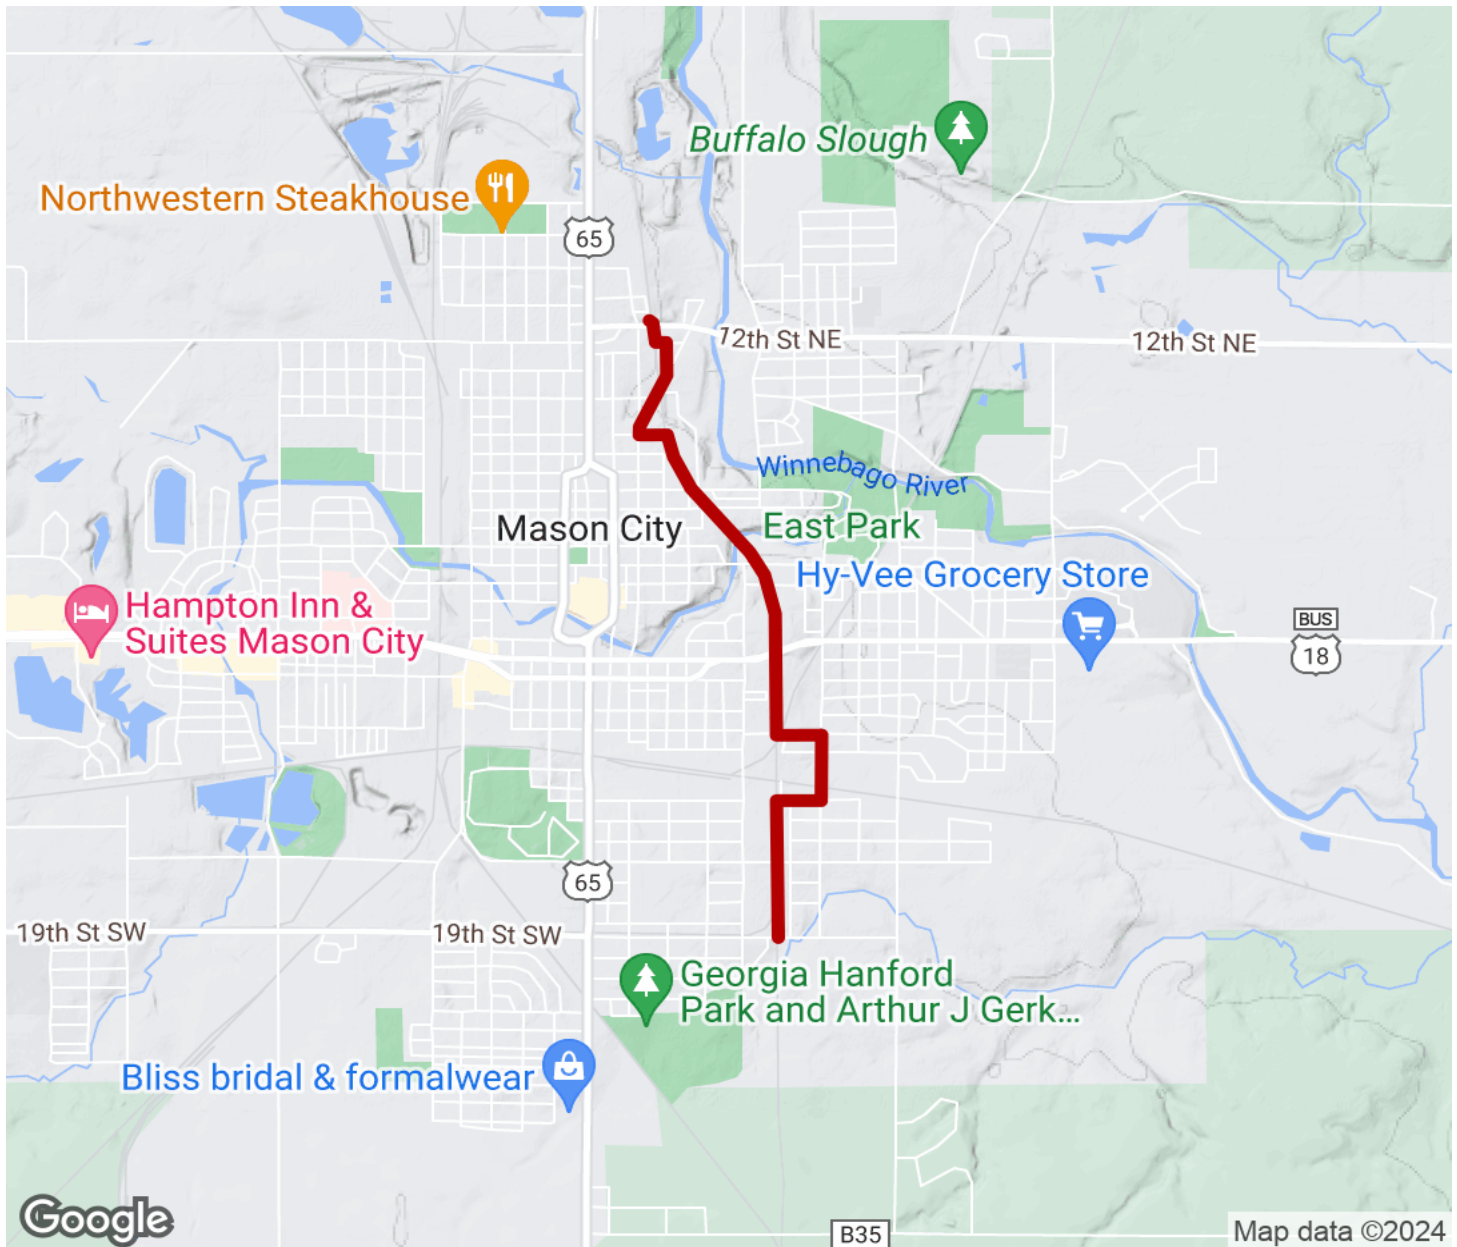

High Line Trail

Iowa

Trailhead

Restroom

Parking

Water Fountain

Tunnel

TrailLink
by Rails-to-Trails Conservancy

TrailLink.com