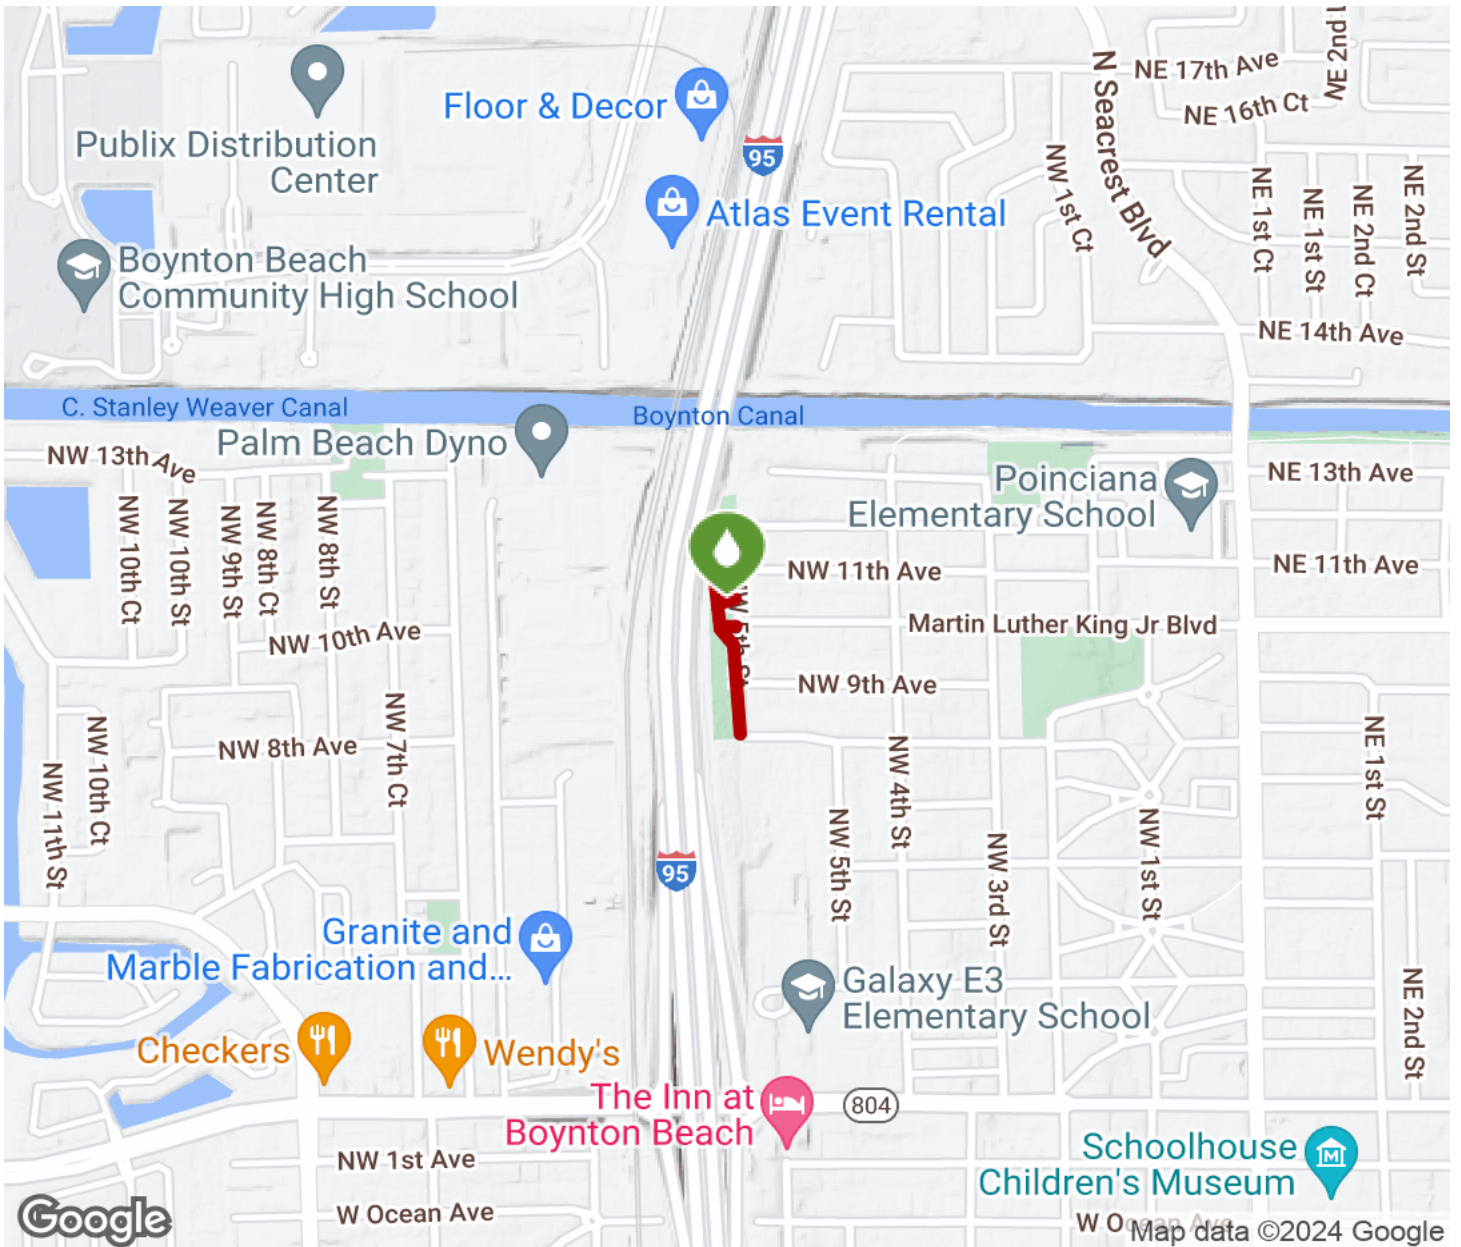

Barton Greenway

Florida

Trailhead

Restroom

Parking

Water Fountain

Tunnel

TrailLink
by Rails-to-Trails Conservancy

TrailLink.com