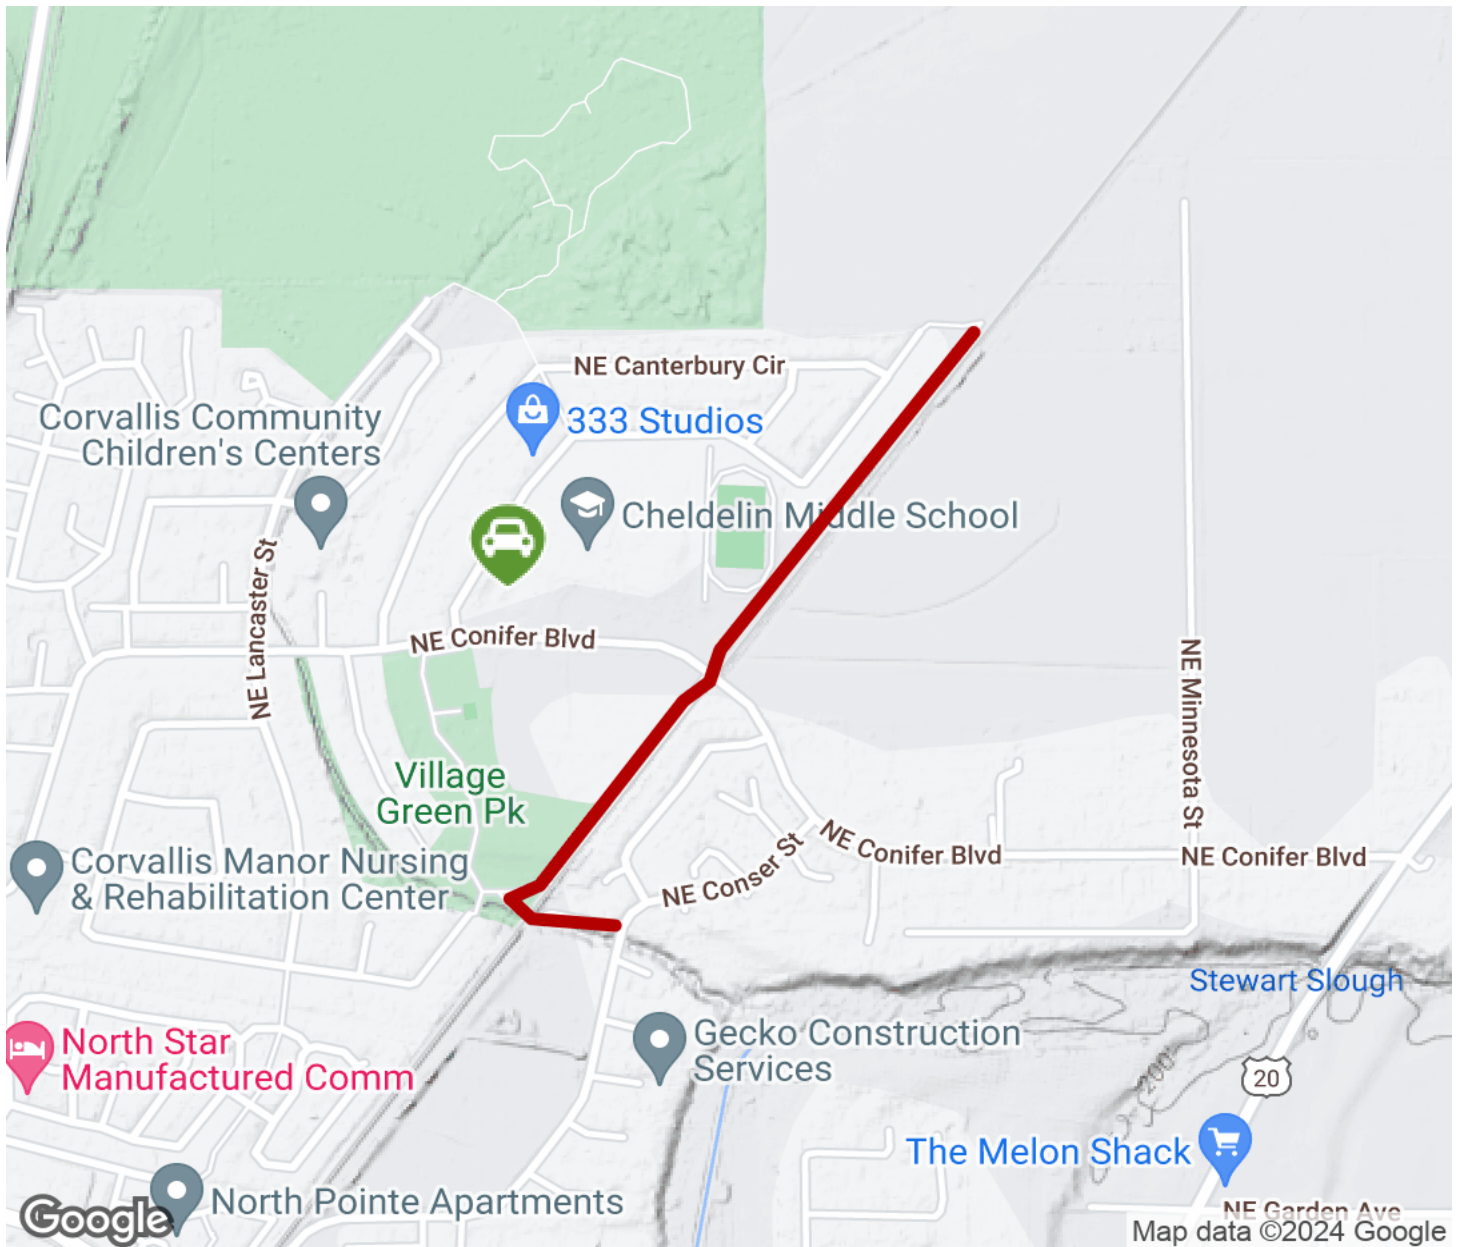

Village Green Trail

Oregon

Trailhead

Restroom

Parking

Water Fountain

Tunnel

TrailLink

by Rails-to-Trails Conservancy

[TrailLink.com](https://www.TrailLink.com)