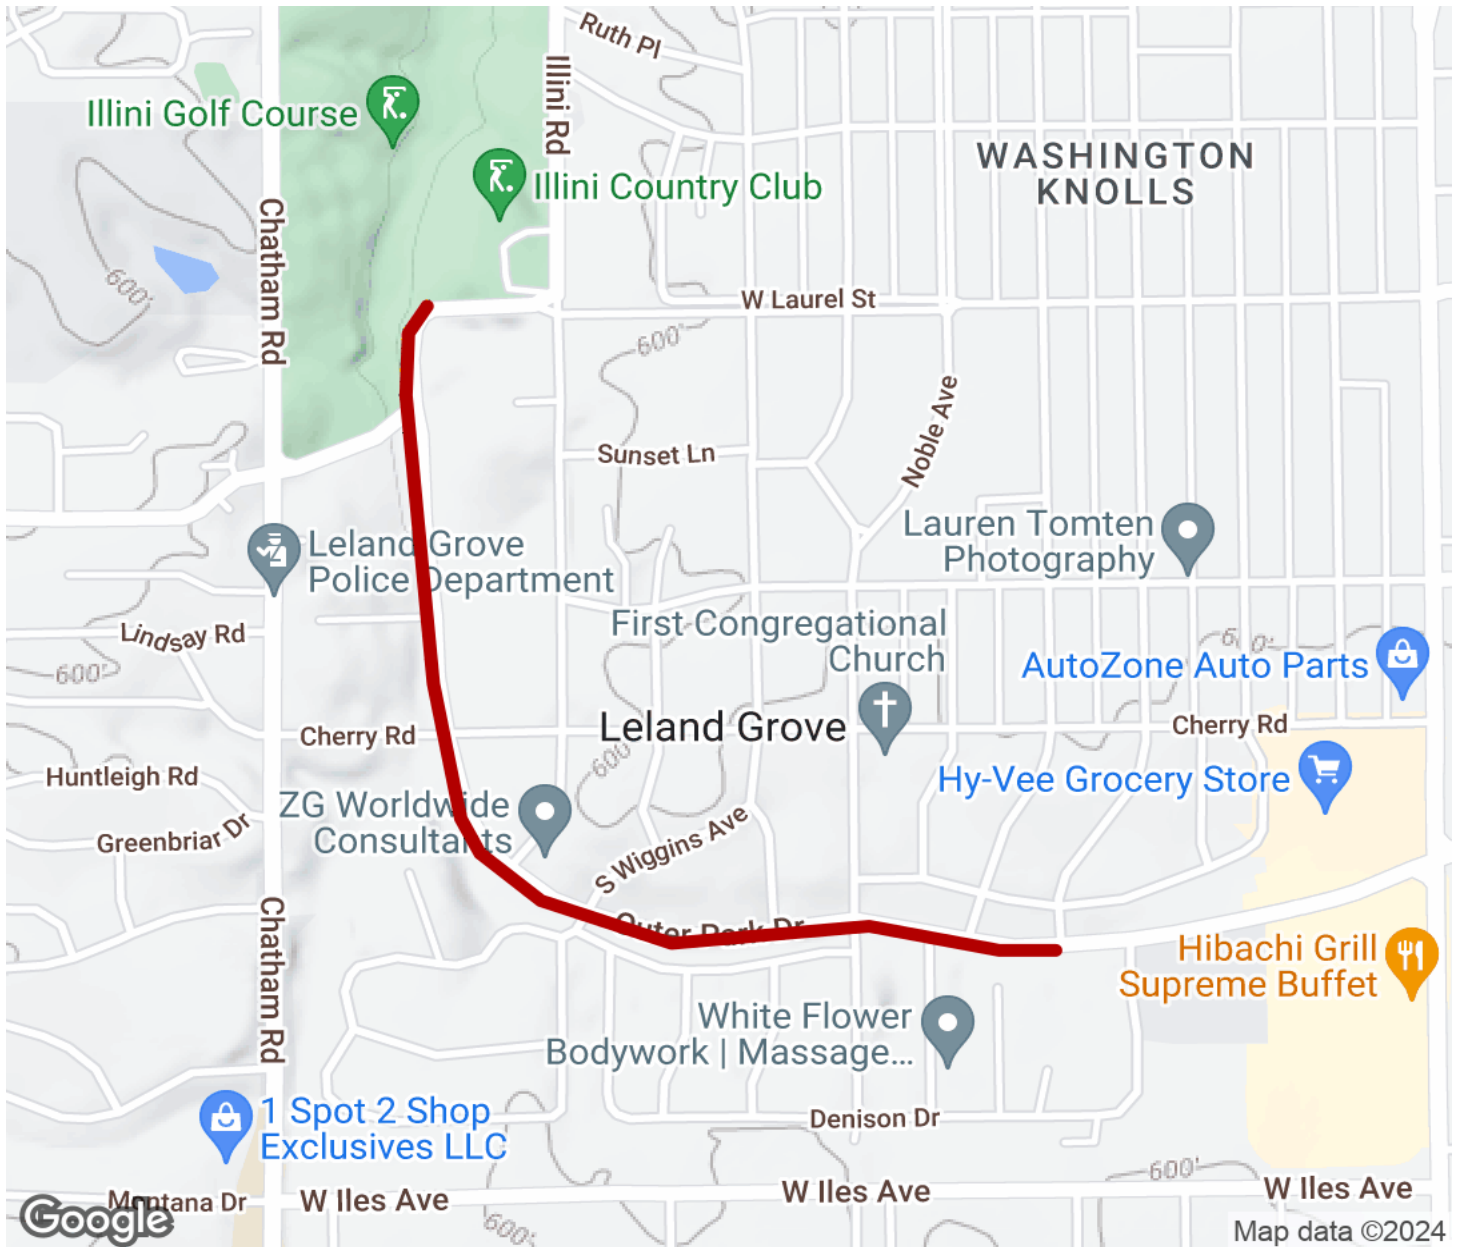

Leland Grove Trail

Illinois

Trailhead

Restroom

Parking

Water Fountain

Tunnel

TrailLink
by Rails-to-Trails Conservancy

TrailLink.com