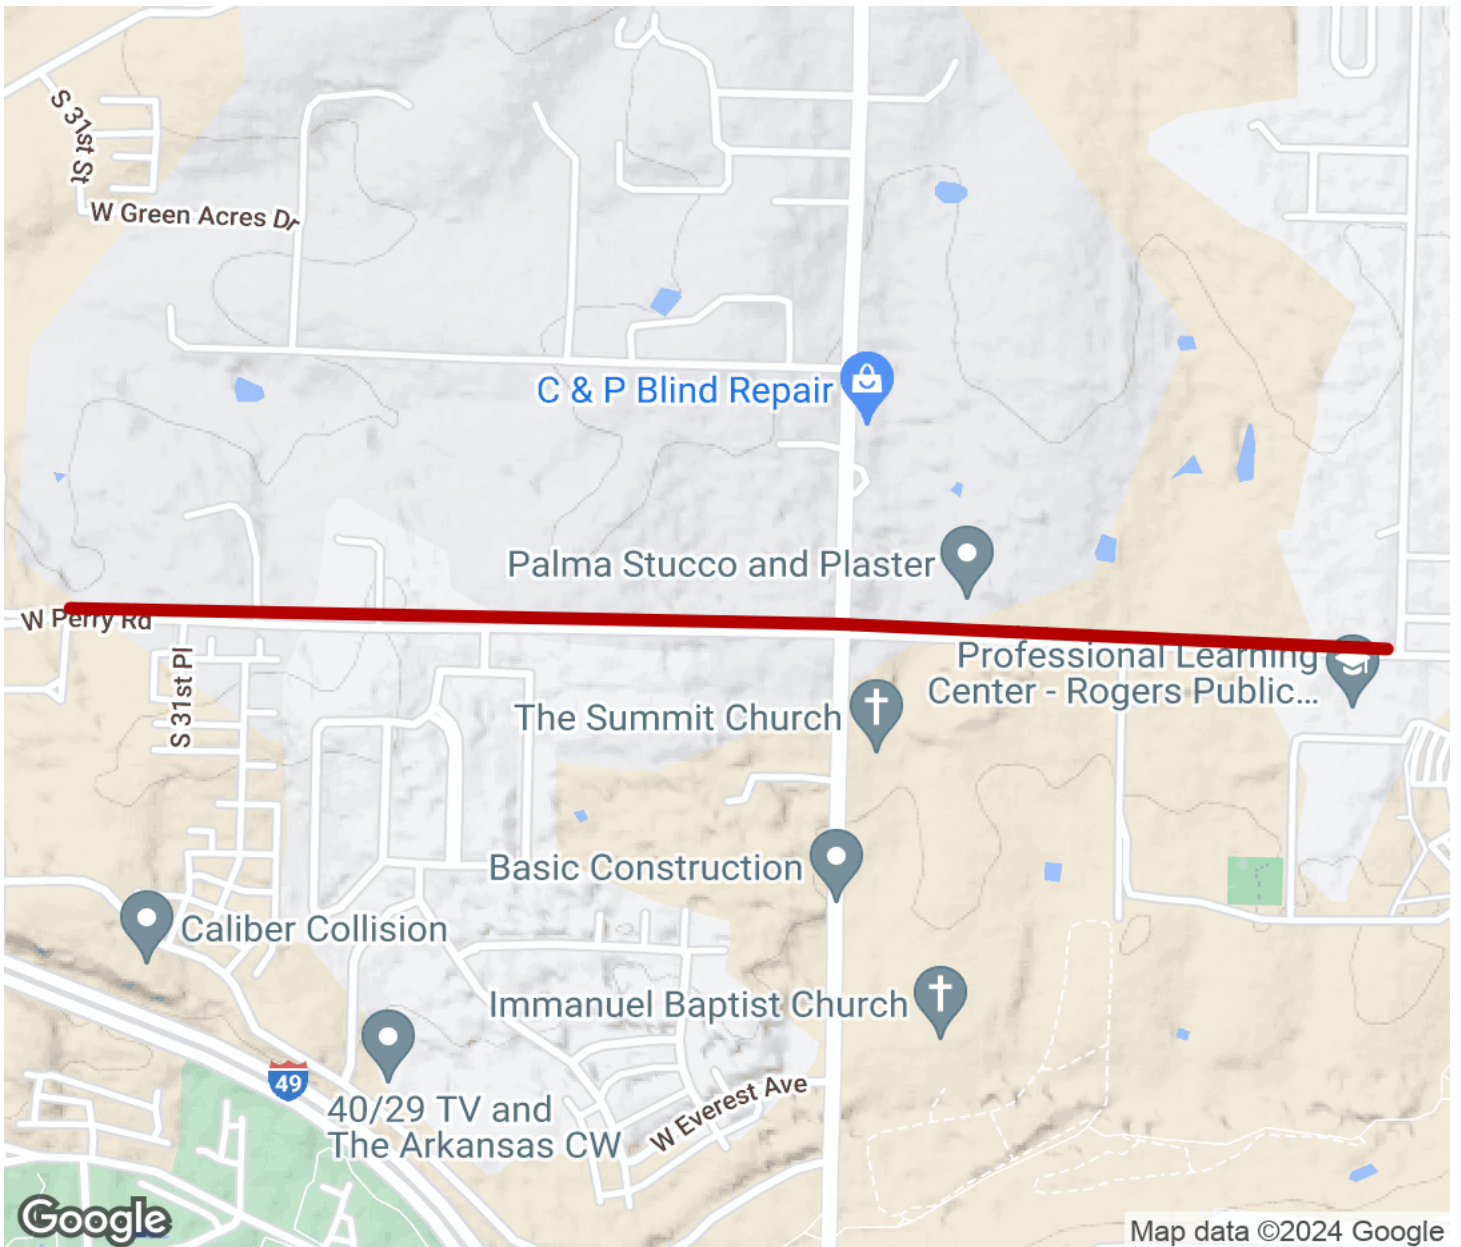

Perry Road Trail

Arkansas

Trailhead

Restroom

Parking

Water Fountain

Tunnel

TrailLink
by Rails-to-Trails Conservancy

TrailLink.com