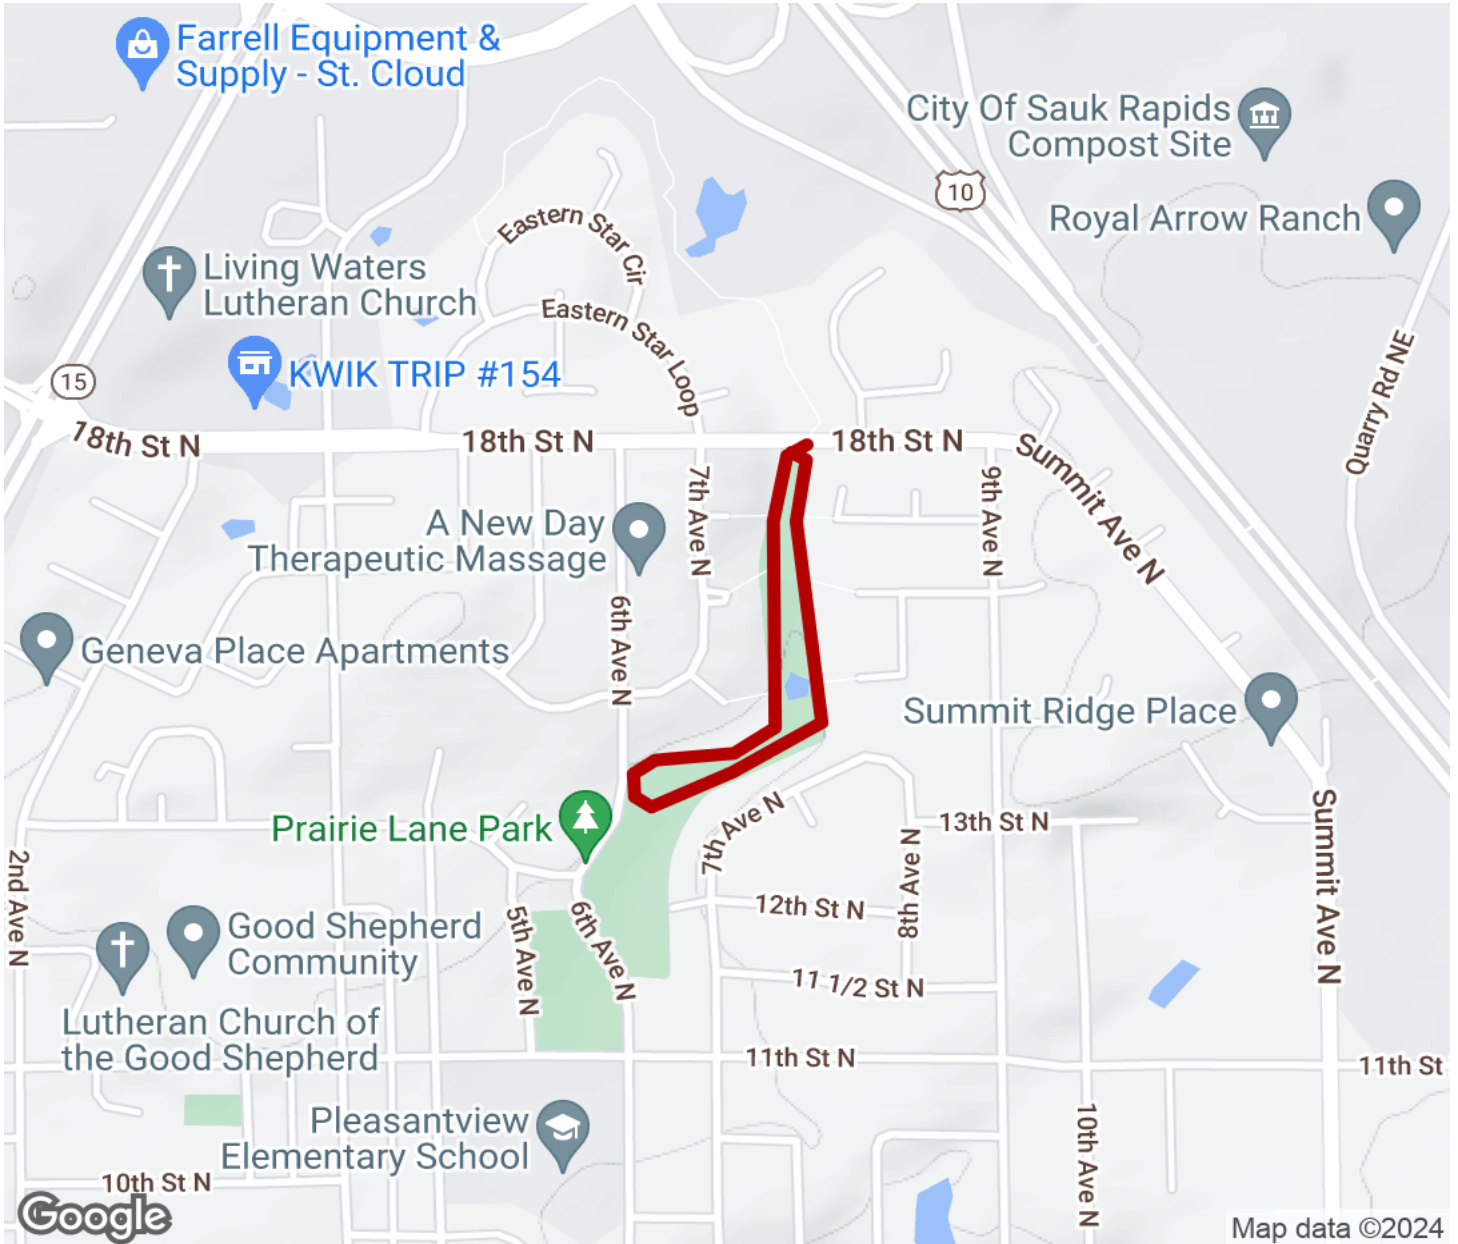

Prairie Lane Trail

Minnesota

Trailhead

Restroom

Parking

Water Fountain

Tunnel

TrailLink
by Rails-to-Trails Conservancy

TrailLink.com