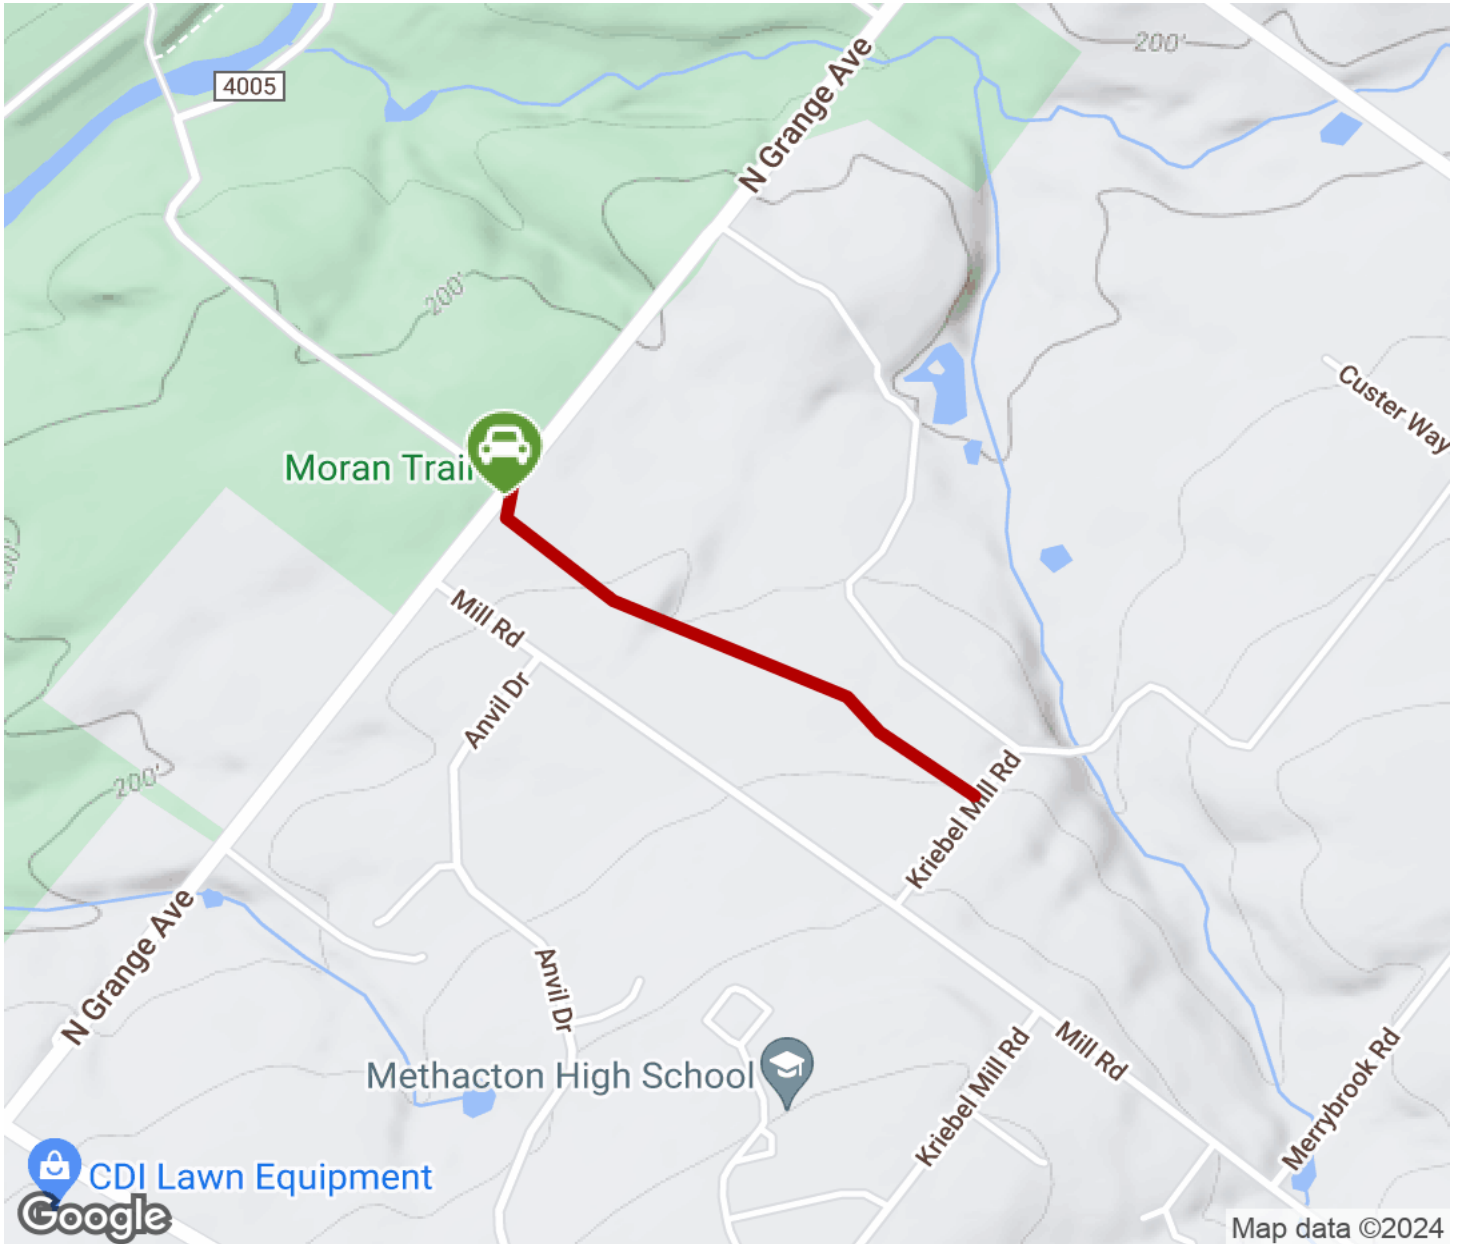

Moran Trail

Pennsylvania

Trailhead

Restroom

Parking

Water Fountain

Tunnel

TrailLink
by Rails-to-Trails Conservancy

TrailLink.com