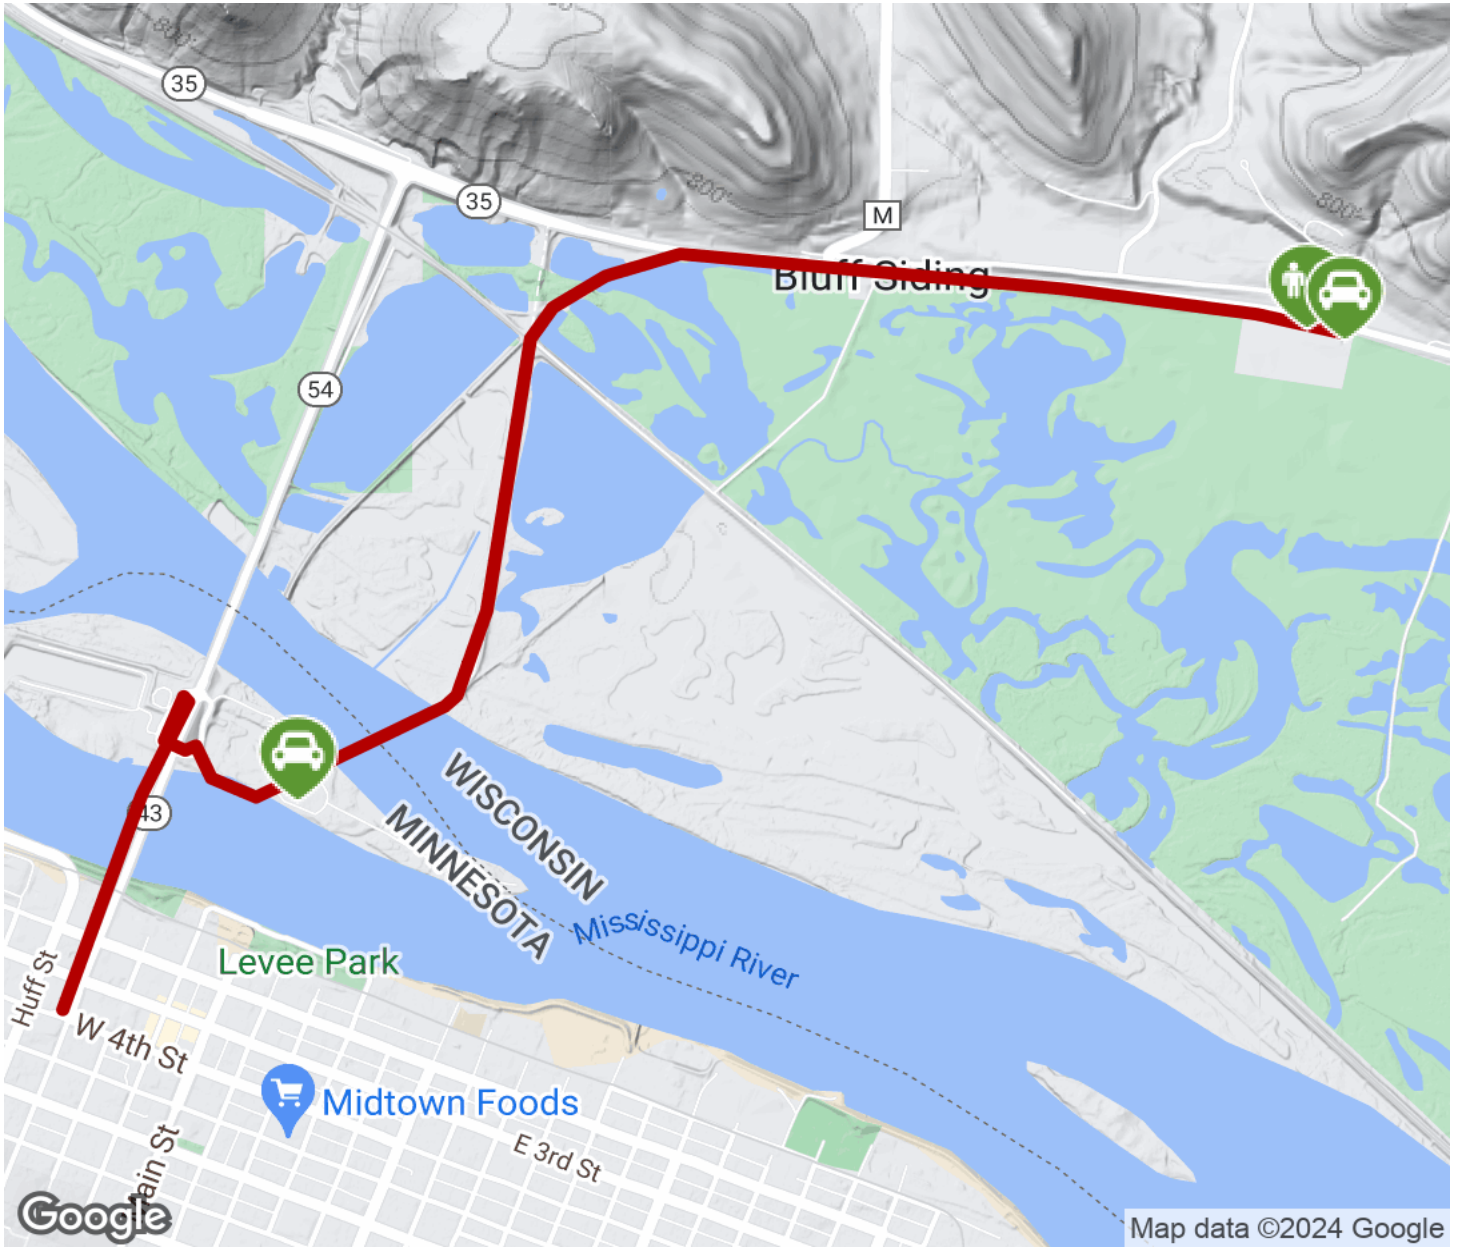

Flyway Trail

Minnesota, Wisconsin

- Trailhead
- Restroom
- Parking
- Water Fountain
- Tunnel