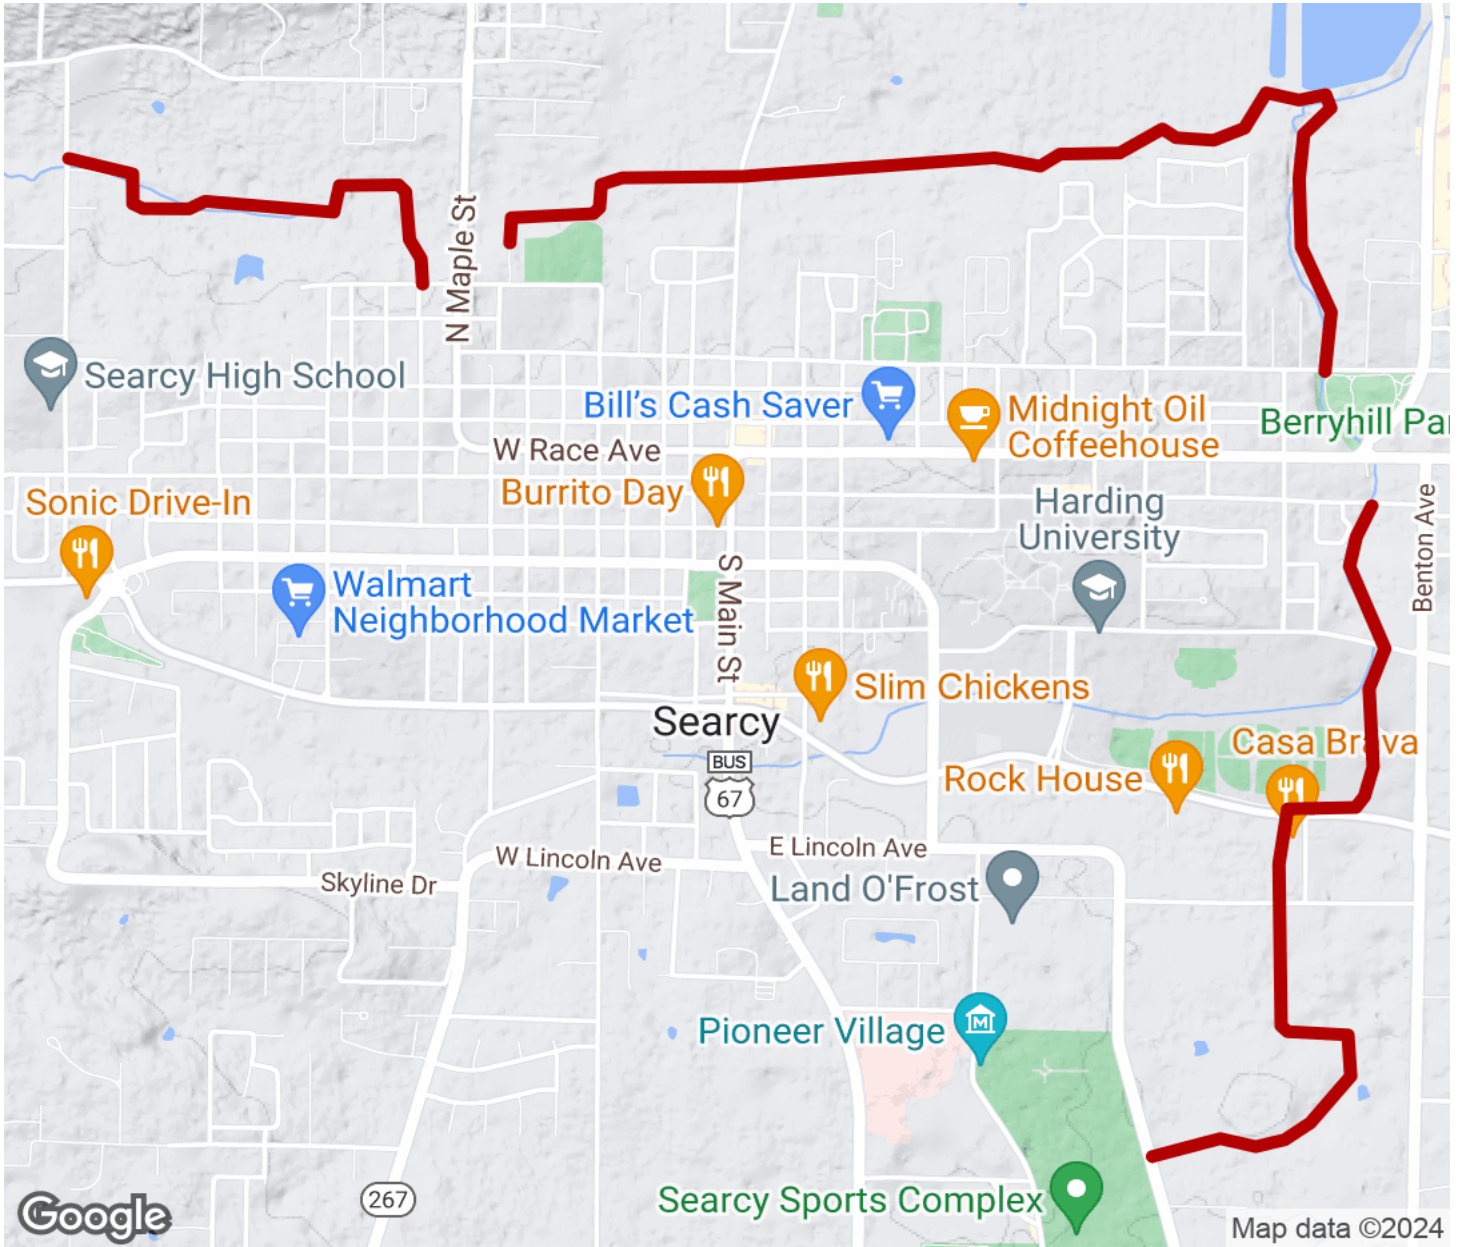

Searcy Bike Trail

Arkansas

- Trailhead
- Restroom
- Parking
- Water Fountain
- Tunnel