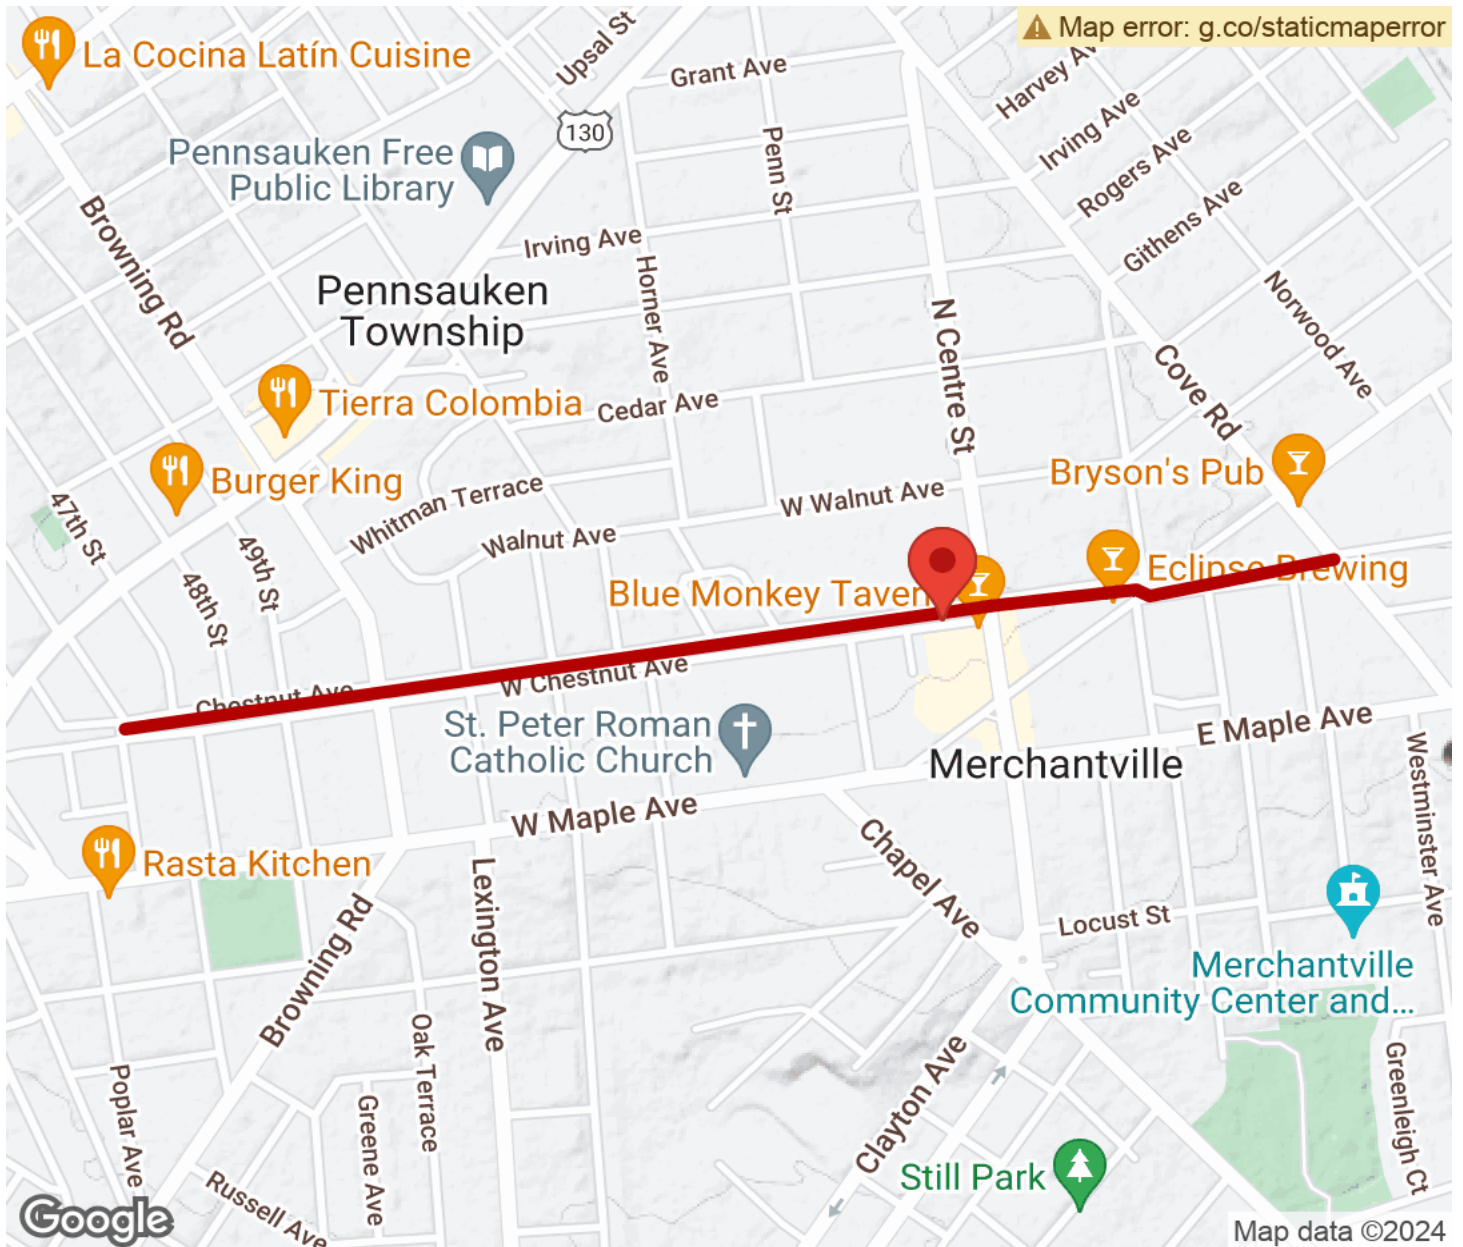

2024

TrailLink Unlimited

Guides

Merchantville Bike Path

New Jersey

Merchantville Bike Path

New Jersey

The Merchantville Bike Path gently oscillates through Merchantville Borough, paralleling Chestnut Avenue. The paved 1-

The Merchantville Bike Path gently oscillates through Merchantville Borough, paralleling Chestnut Avenue. The paved 1-mile trail provides a pleasant route dotted with tall pines and leafy shade trees through residential neighborhoods leading to a busy commercial area on its east end.

The rail-trail is part of The Circuit, an interweaving network of trails in the Philadelphia and Camden area.

Merchantville Bike Path

New Jersey

States: New Jersey

Counties: Camden

Length: 1.05miles

Trail end points: Euclid Avenue to Cove Road

Merchantville Bike Path

New Jersey

Trailhead

Restroom

Parking

Water Fountain

Tunnel

TrailLink
by Rails-to-Trails Conservancy