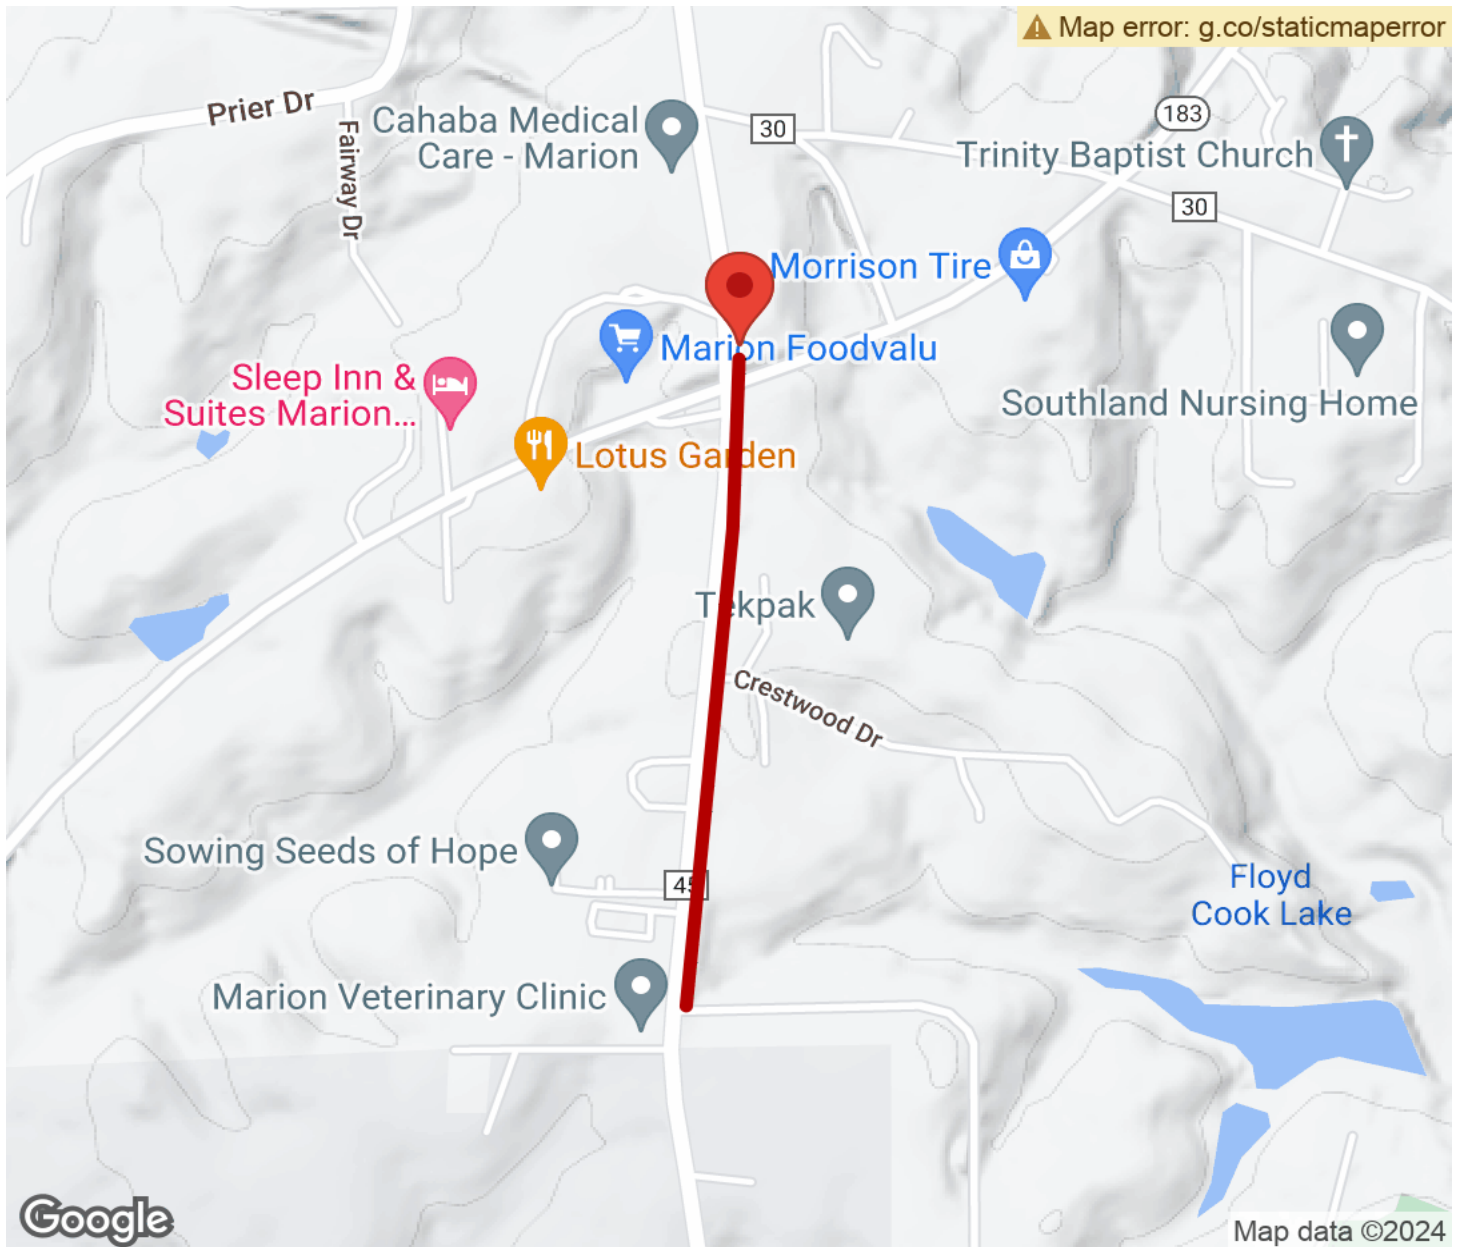

2024

TrailLink Unlimited 

Guides

**Georgia
Walker
Memorial
Walking Trail**
Alabama

Georgia Walker Memorial Walking Trail

Alabama

The Georgia Walker Memorial Walking Trail offers a short, paved pathway paralleling Washington Street on the southern end of the

The Georgia Walker Memorial Walking Trail offers a short, paved pathway paralleling Washington Street on the southern end of the charming community of Marion. Most of the way is under a pleasant tree canopy.

Georgia Walker Memorial Walking Trail

Alabama

States: Alabama

Counties: Perry

Length: 1miles

Trail end points: Washington Street to
Magnolia Street

Trail surfaces: Asphalt

Trail category: Rail-Trail

Trail activities: Bike, Wheelchair
Accessible, Walking

Parking & Trail Access

Parking is available at the Marion depot on the north end of the trail.

Georgia Walker Memorial Walking Trail

Alabama

Trailhead