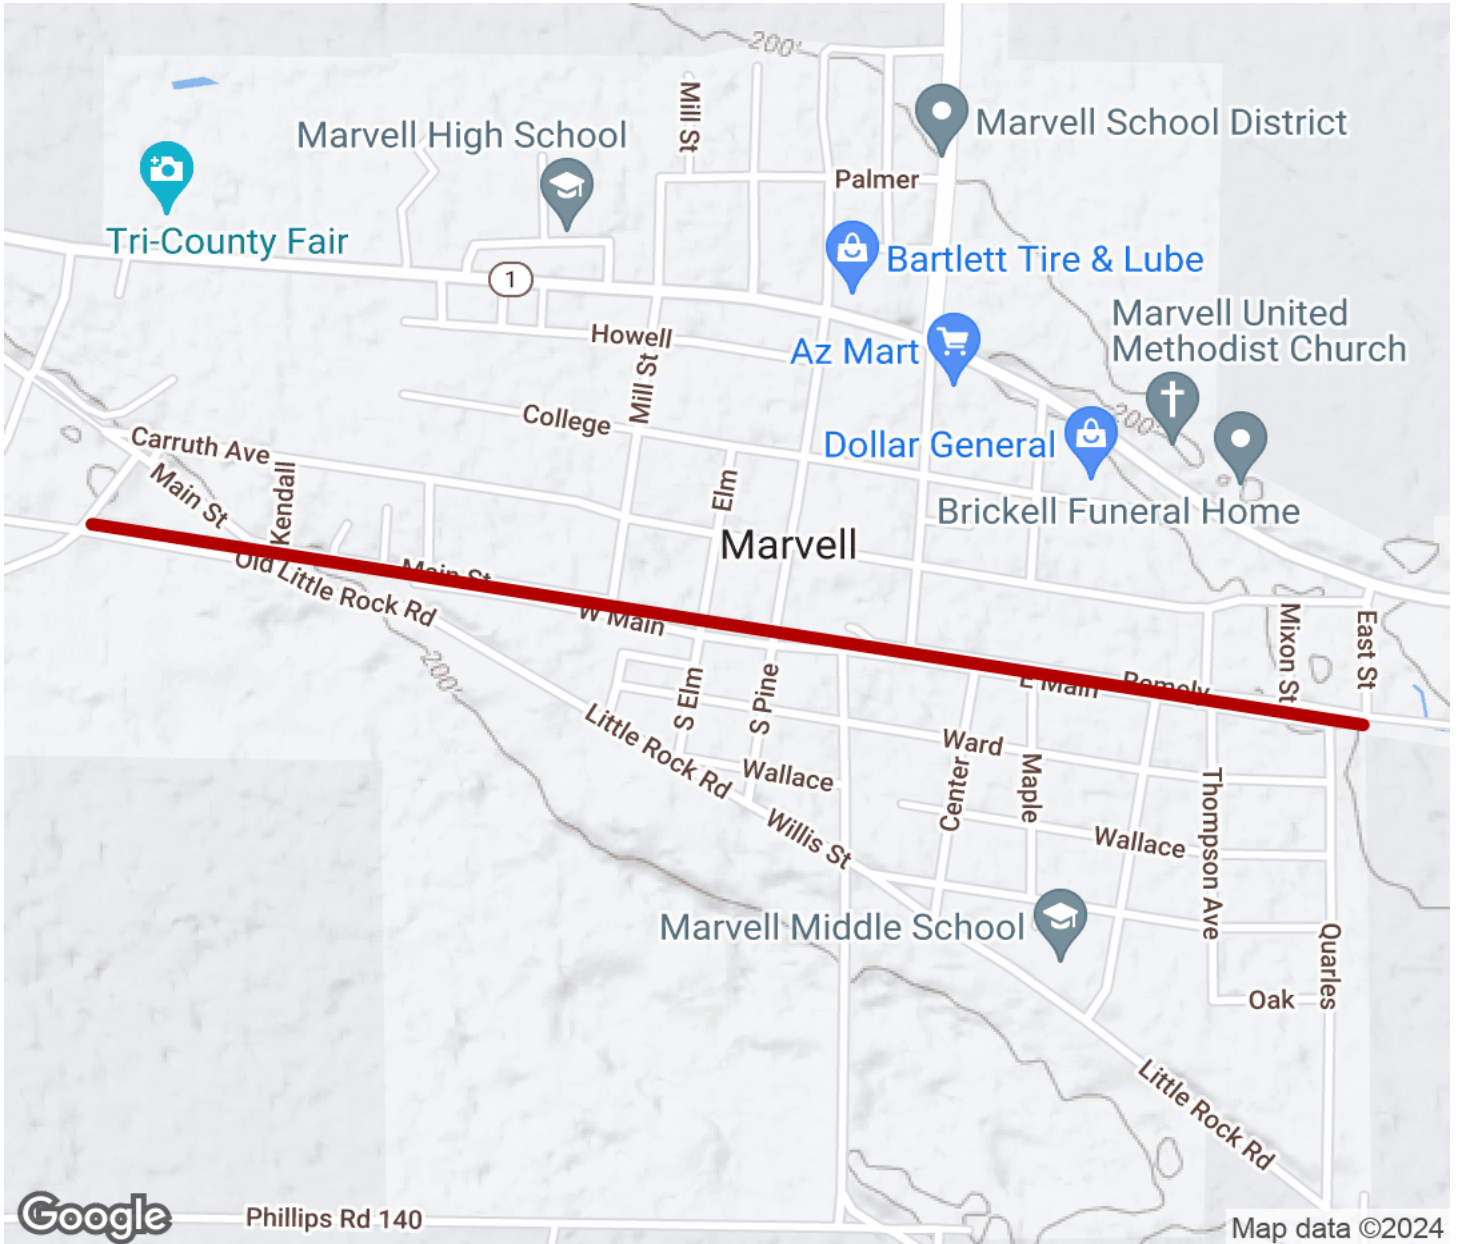

Marvell Bike Trail

Arkansas

Trailhead

Restroom

Parking

Water Fountain

Tunnel

TrailLink
by Rails-to-Trails Conservancy

TrailLink.com