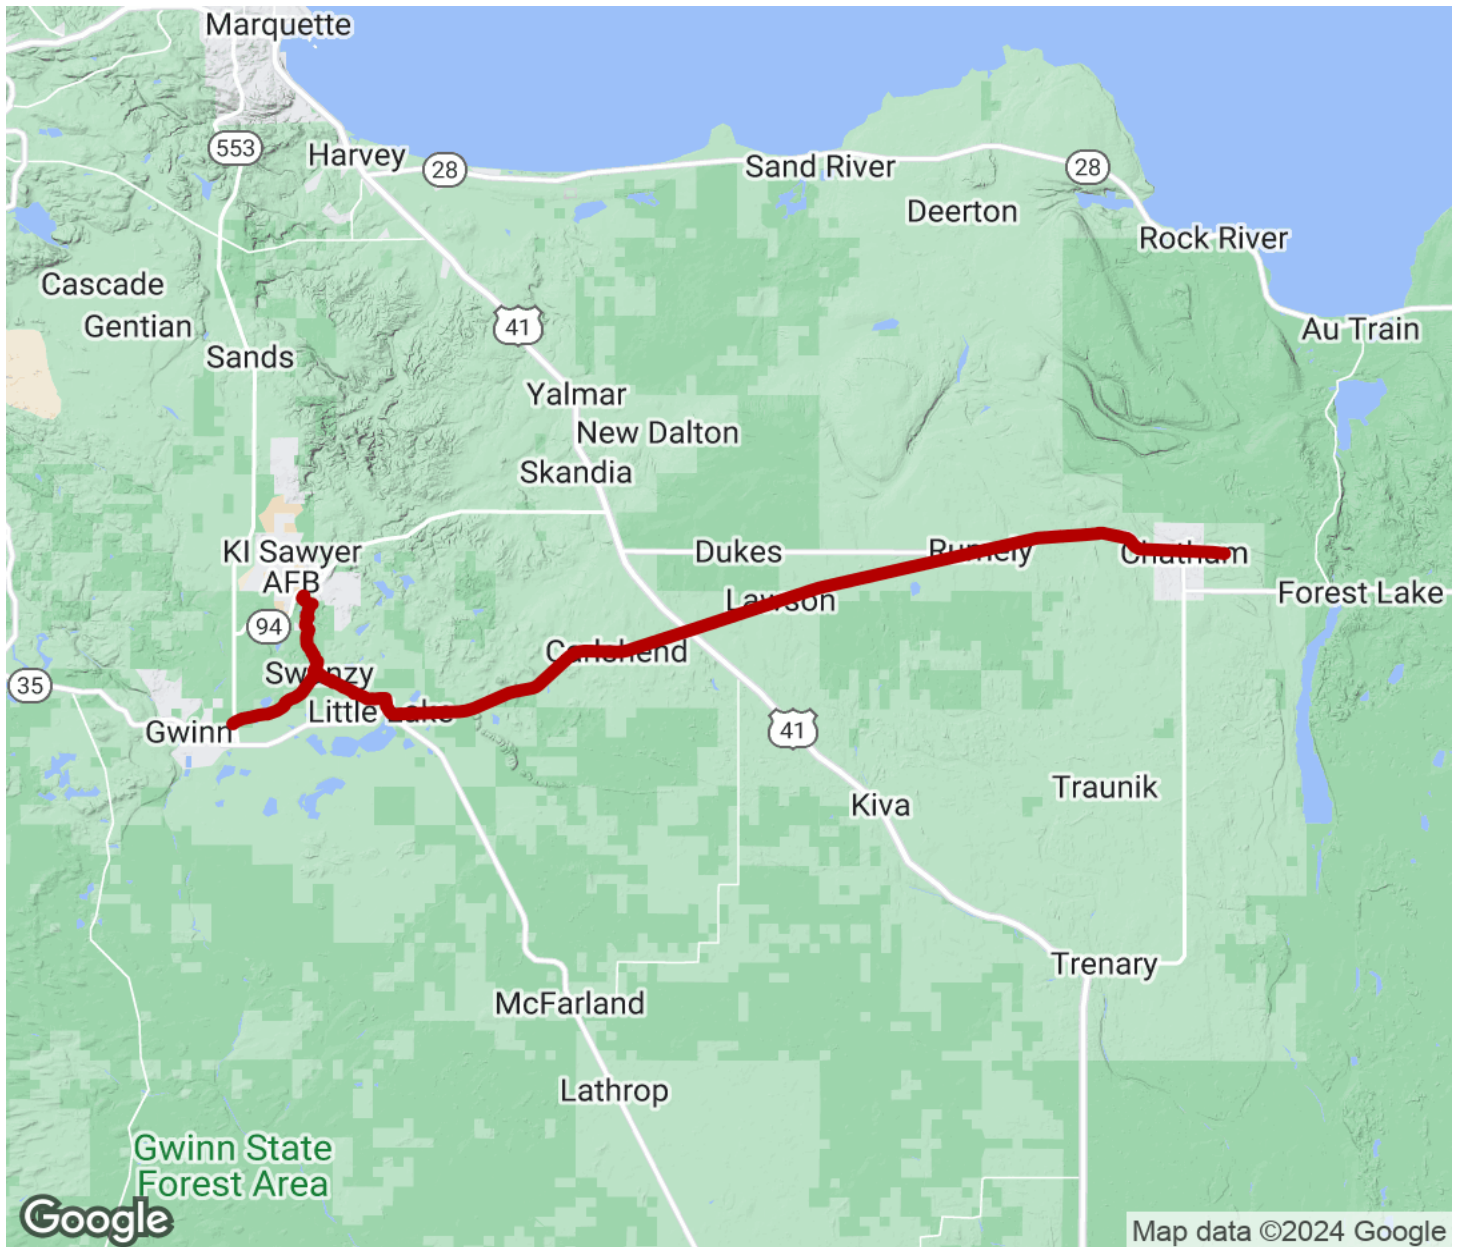

Little Lake to Chatham Snowmobile Trail

Michigan

Trailhead

Restroom

Parking

Water Fountain

Tunnel

TrailLink
by Rails-to-Trails Conservancy

TrailLink.com