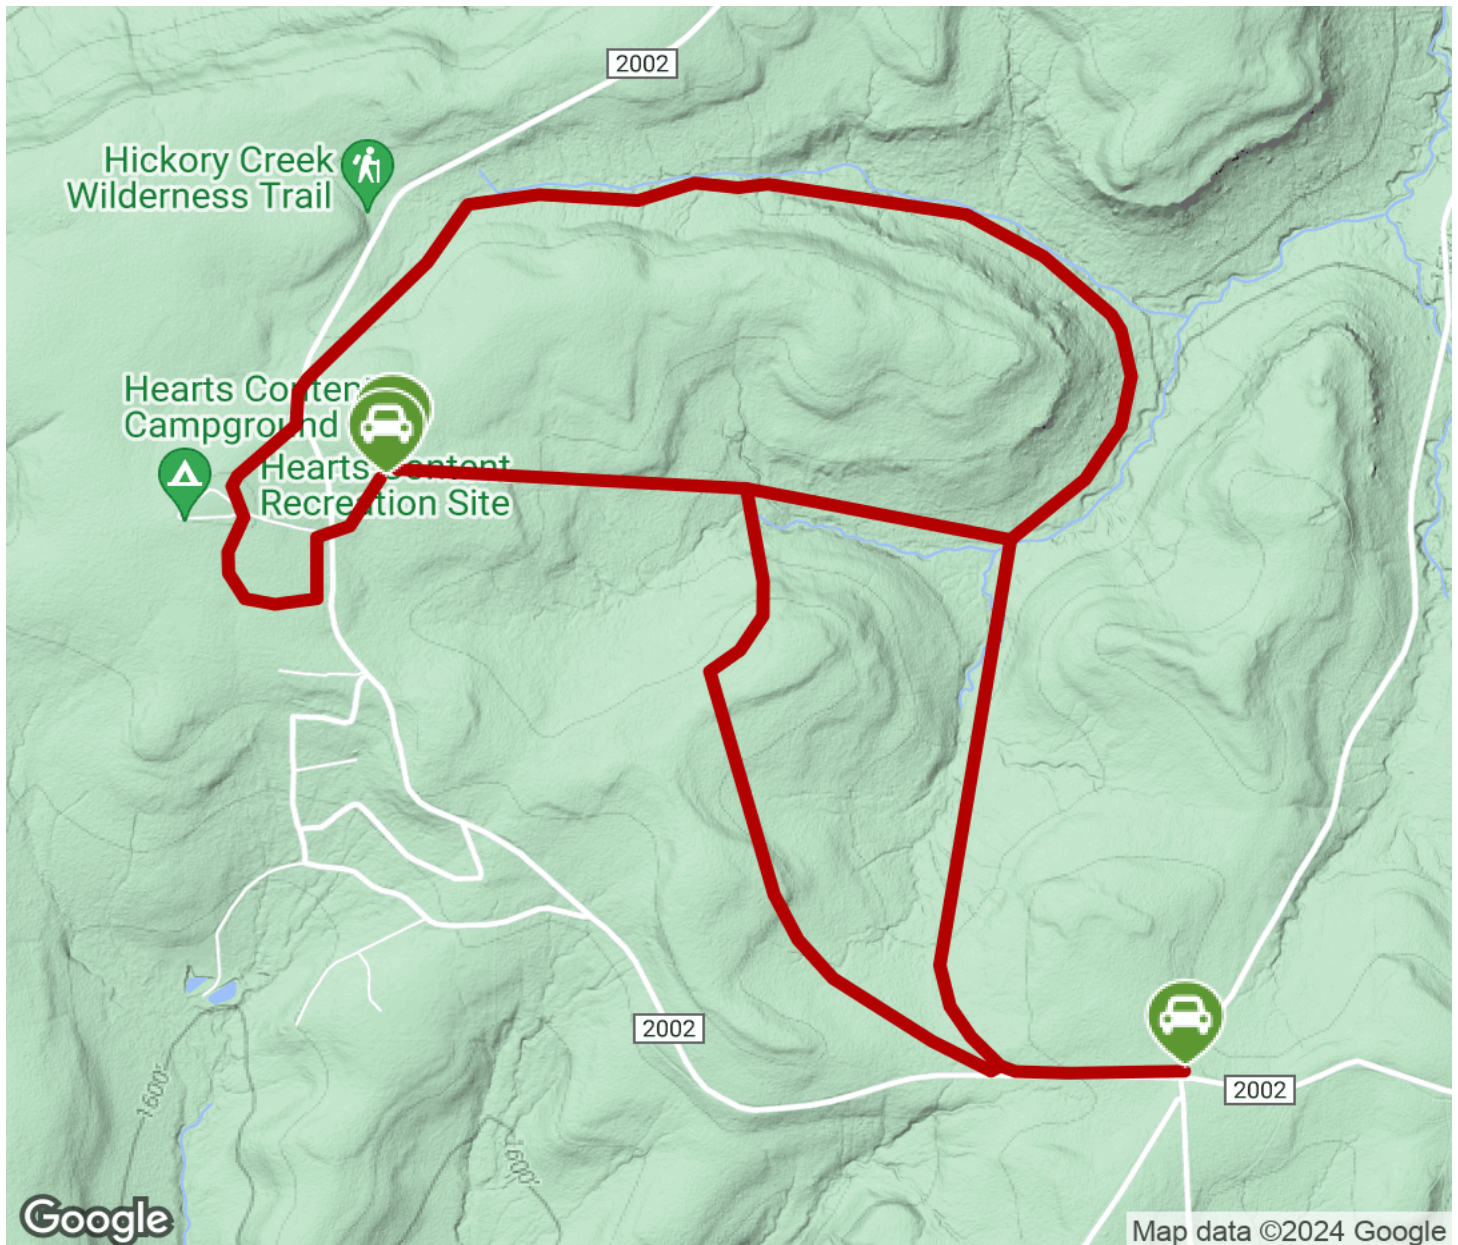

Allegheny National Forest - Heart's Content XC Ski Trail

Pennsylvania

Trailhead

Restroom

Parking

Water Fountain

Tunnel

TrailLink
by Rails-to-Trails Conservancy

TrailLink.com