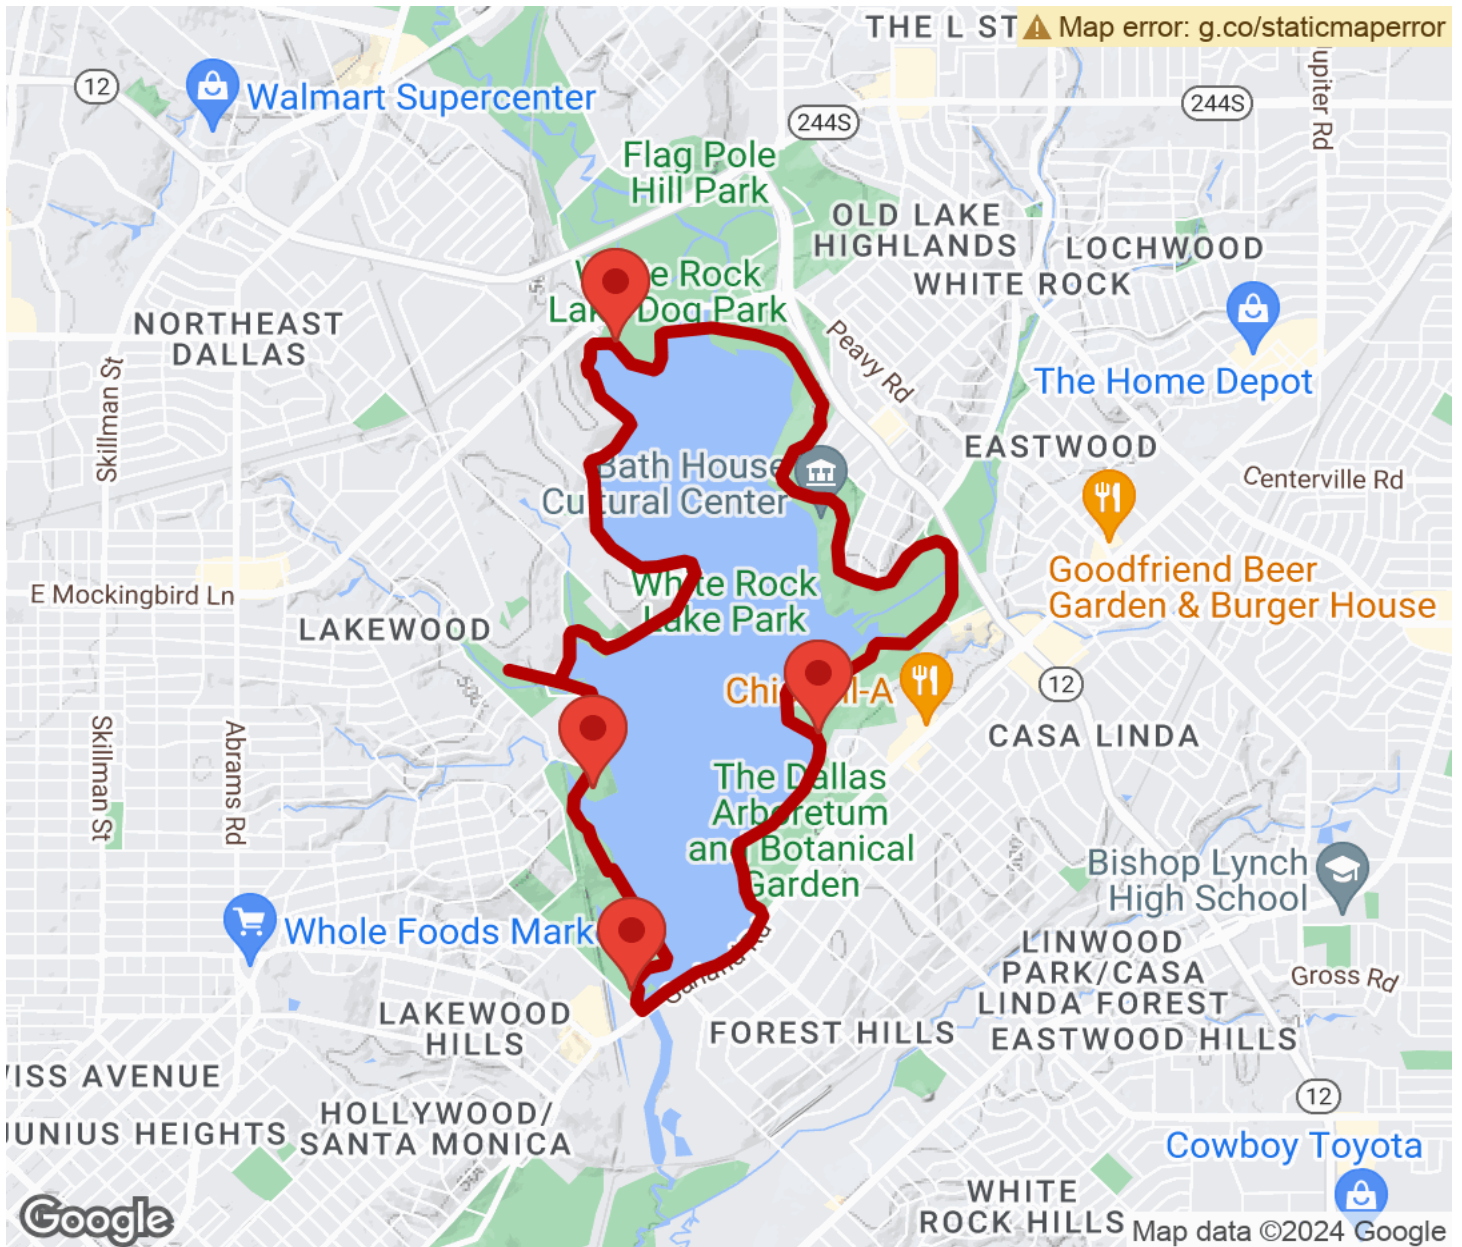

White Rock Lake Park Loop Trail

Texas

Trailhead

Restroom

Parking

Water Fountain

Tunnel

TrailLink
by Rails-to-Trails Conservancy

TrailLink.com