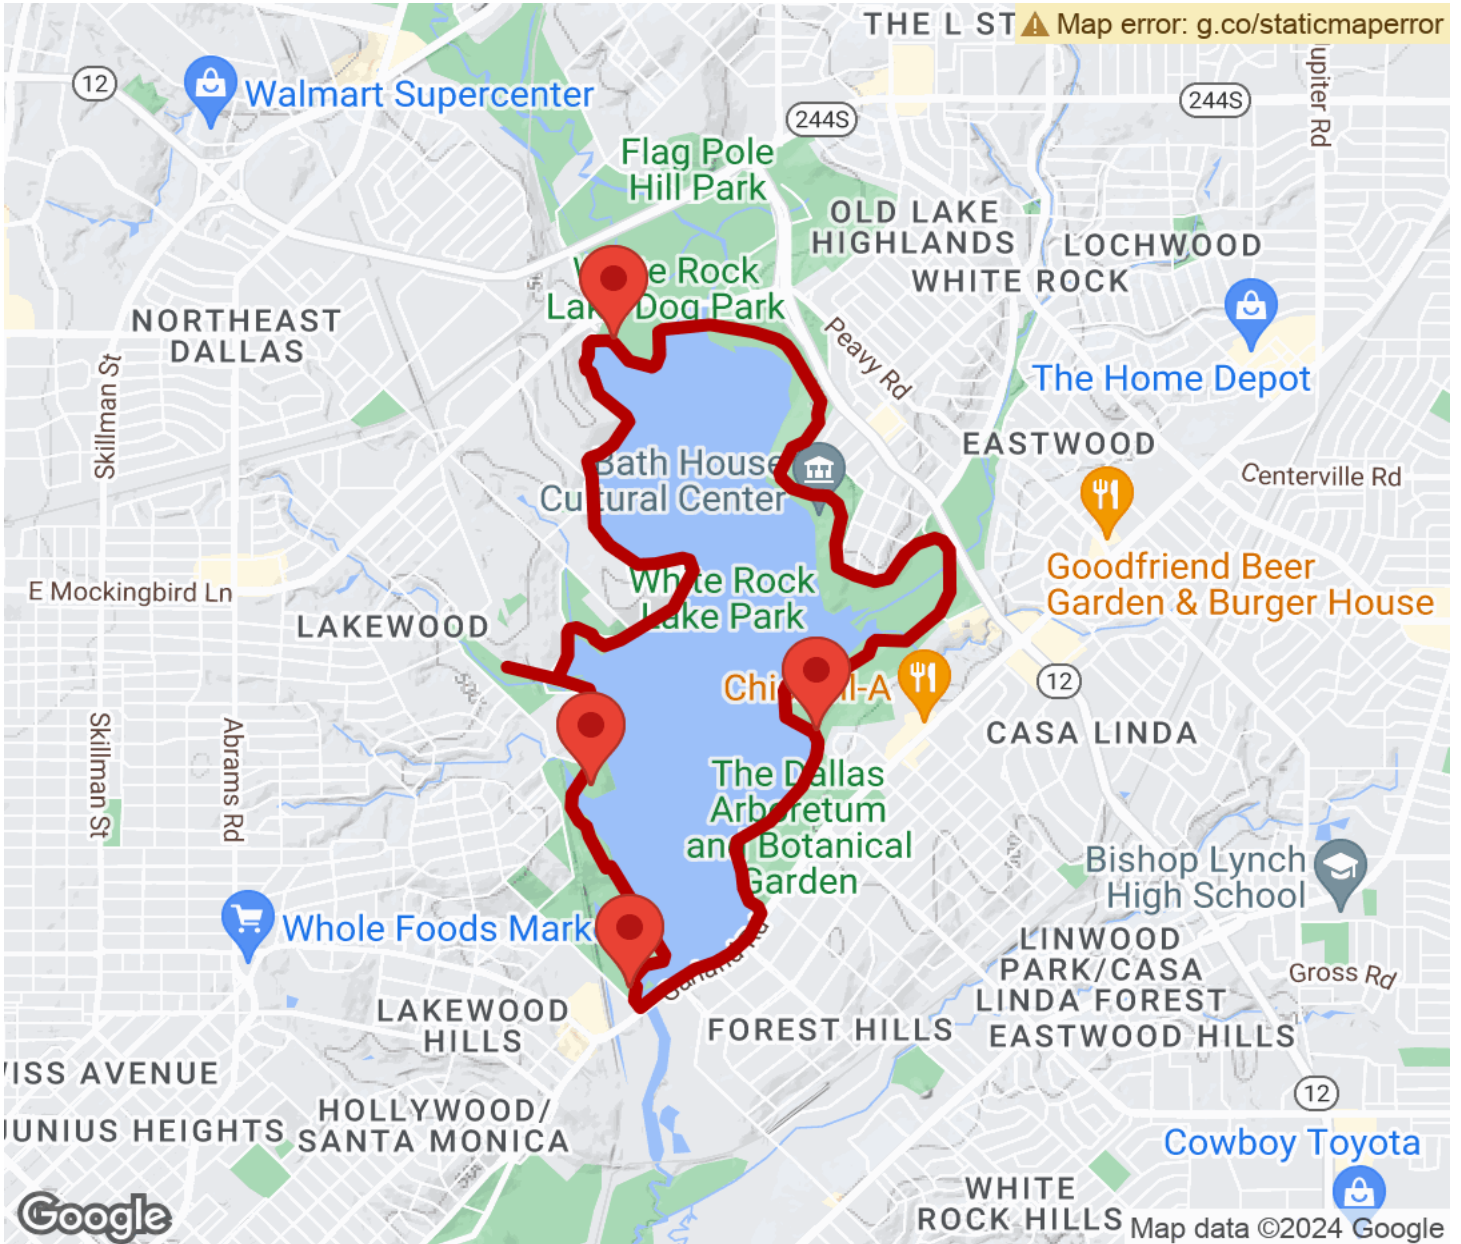

White Rock Lake Park Loop Trail

Texas

Trailhead

Restroom

Parking

Water Fountain

Tunnel

TrailLink
by Rails-to-Trails Conservancy

TrailLink.com