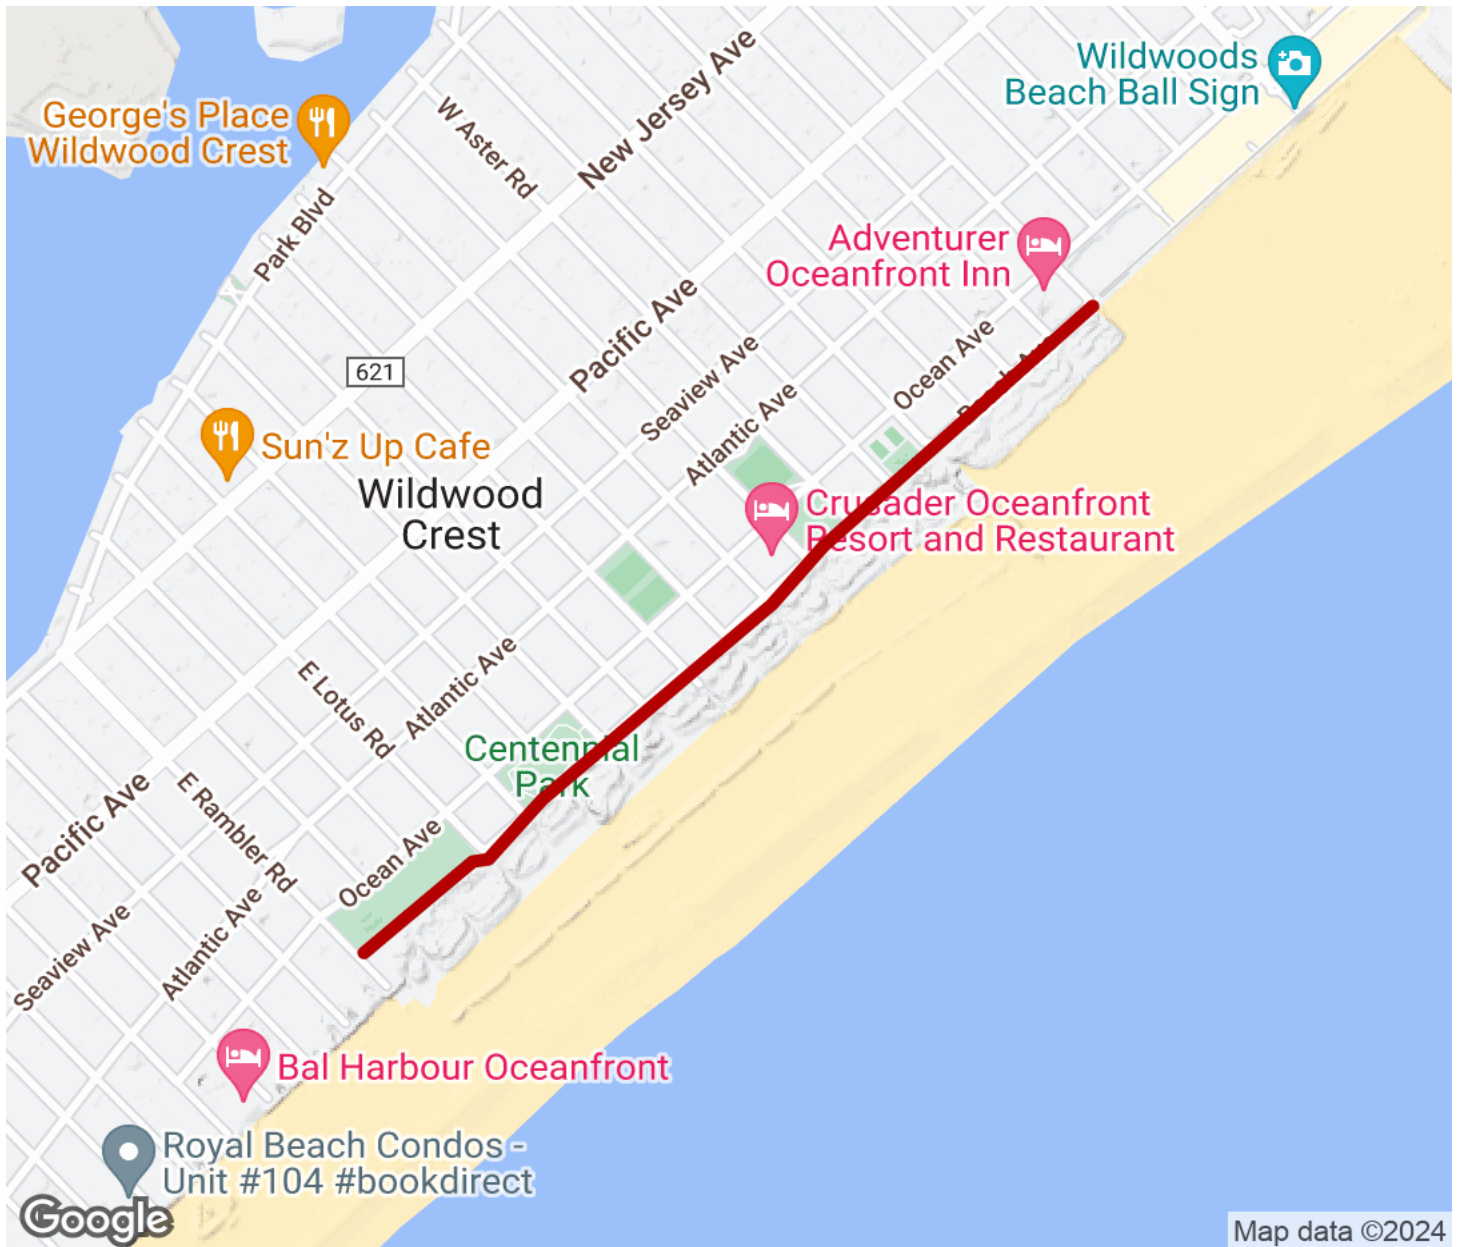

Wildwood Crest Bike Path

New Jersey

Trailhead

Restroom

Parking

Water Fountain

Tunnel

TrailLink
by Rails-to-Trails Conservancy

TrailLink.com