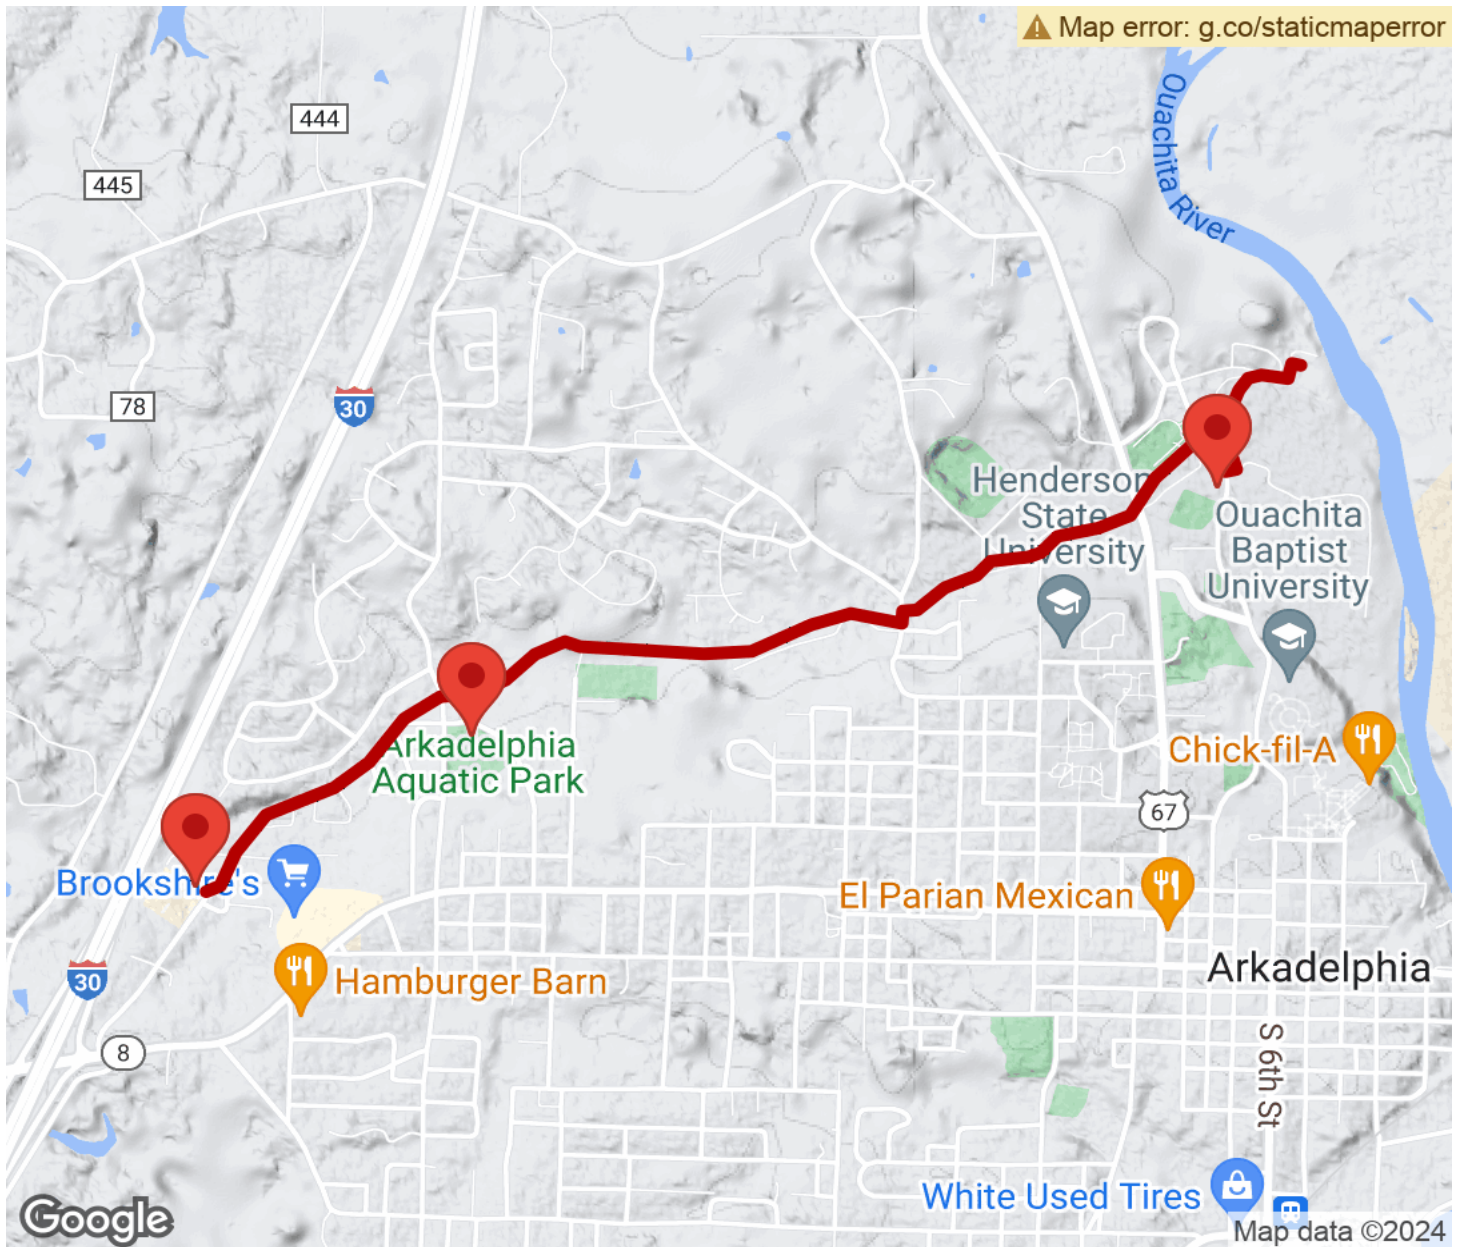

Feaster Trail

Arkansas

Trailhead

Restroom

Parking

Water Fountain

Tunnel

TrailLink
by Rails-to-Trails Conservancy

TrailLink.com