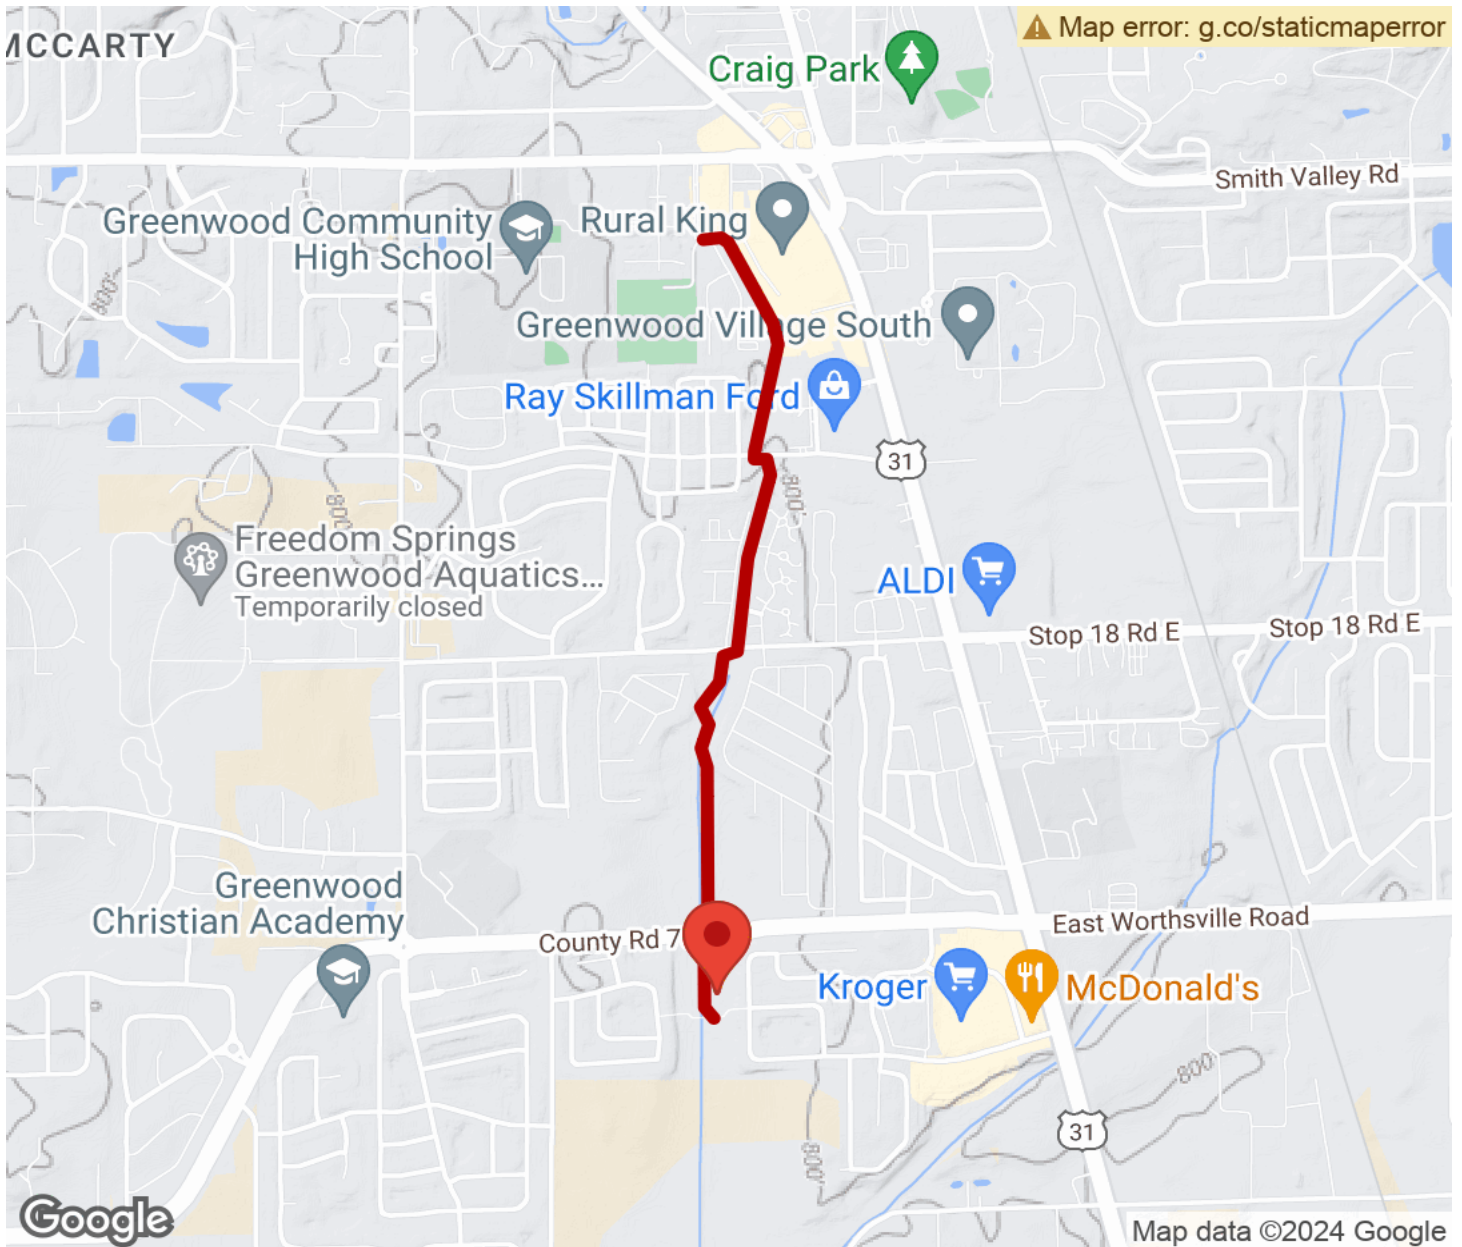

Tracy Trail

Indiana

- Trailhead
- Restroom
- Parking
- Water Fountain
- Tunnel