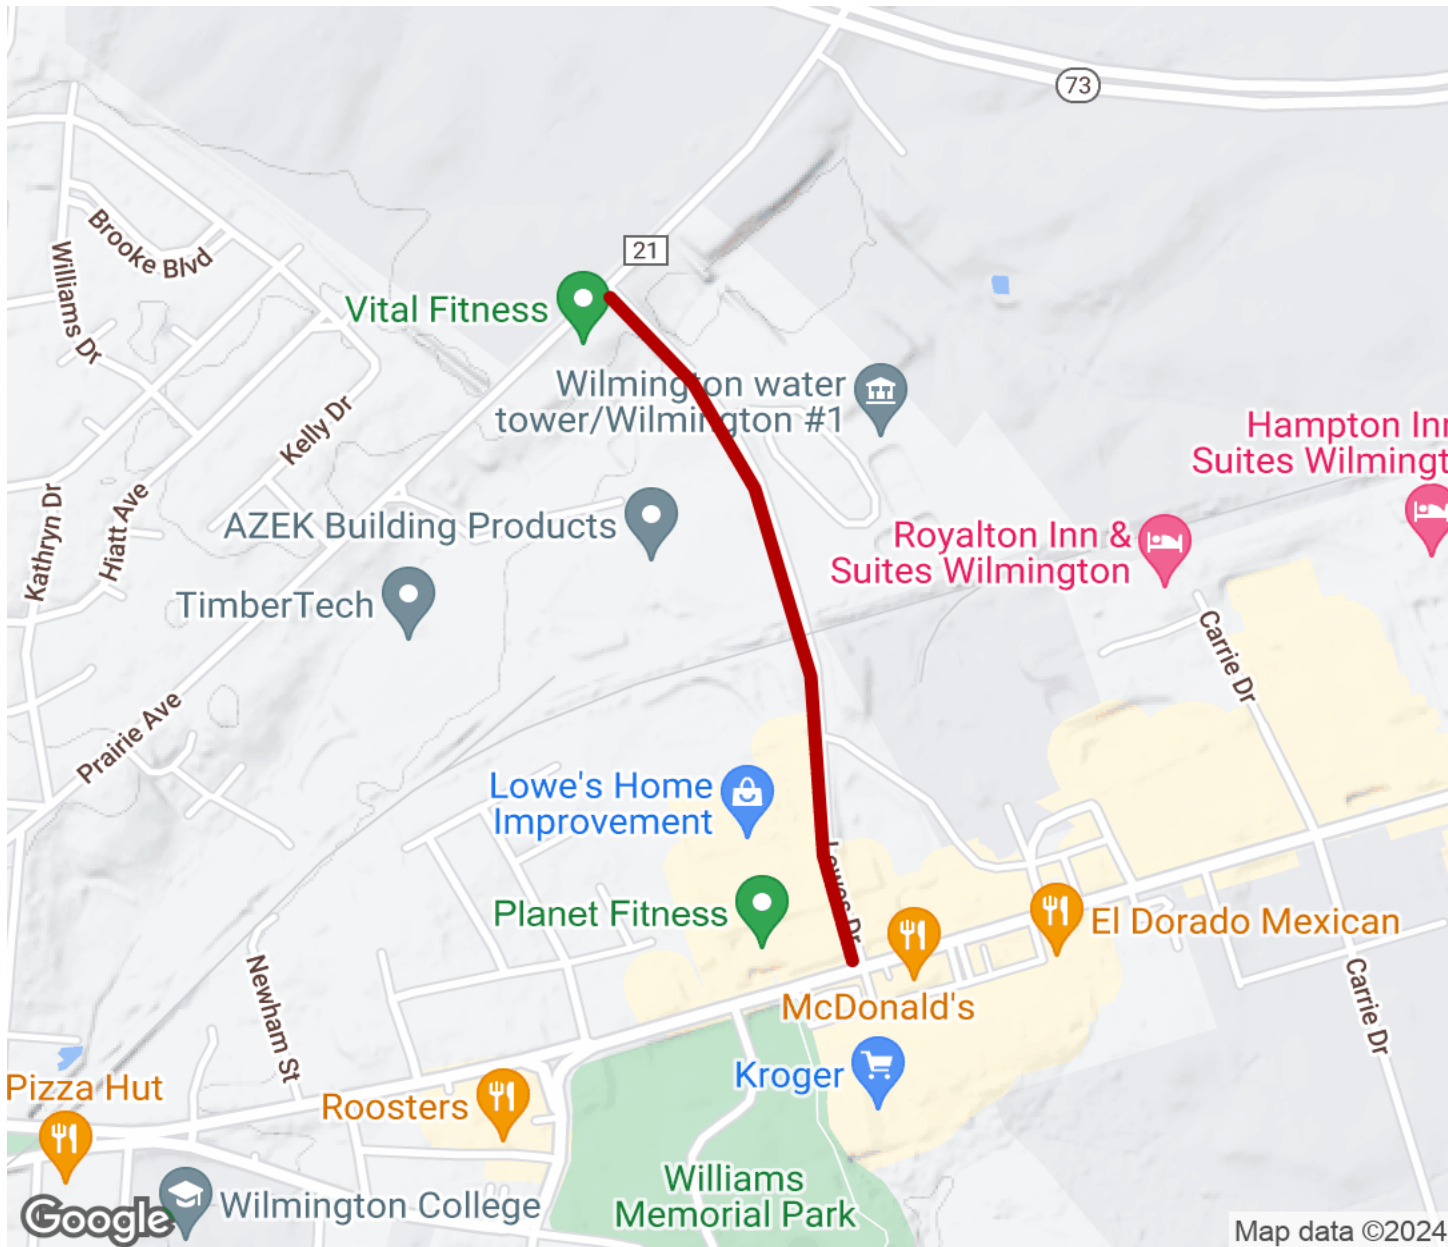

Lowe's Drive Trail

Ohio

Map data ©2024

Trailhead

Restroom

Parking

Water Fountain

Tunnel

TrailLink
by Rails-to-Trails Conservancy

TrailLink.com