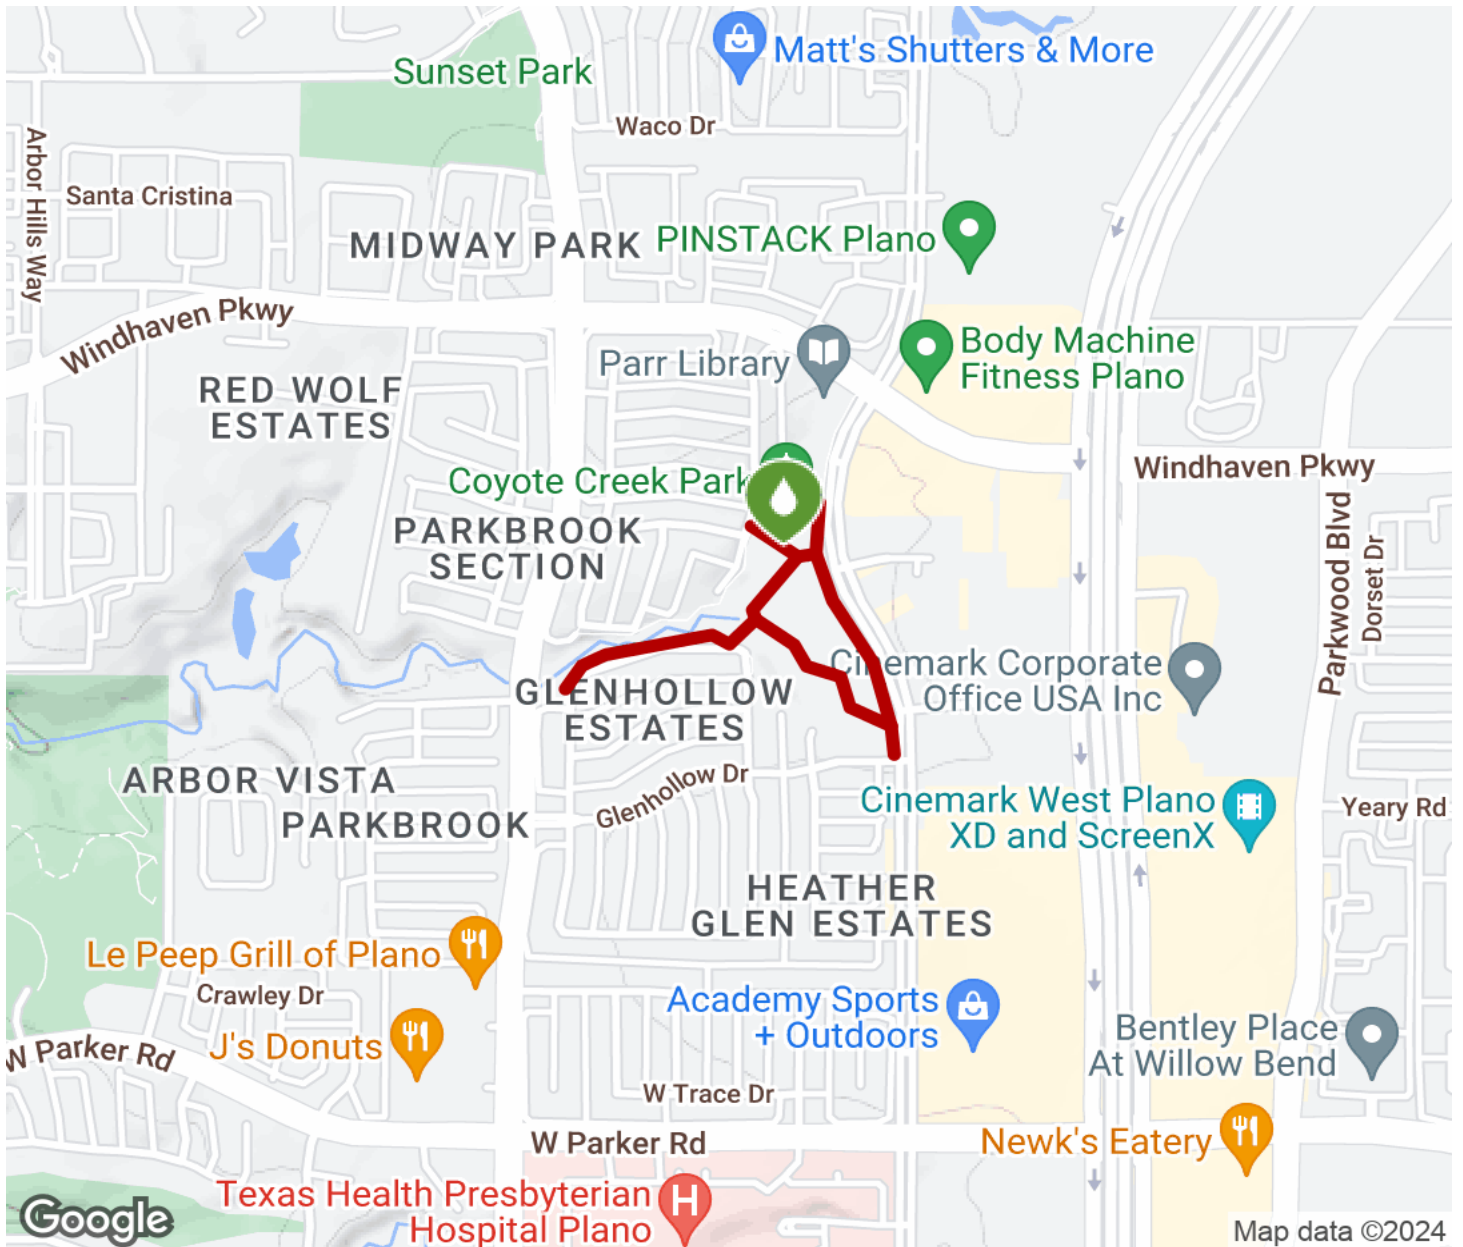

Coyote Creek Park Trail

Texas

Trailhead

Restroom

Parking

Water Fountain

Tunnel

TrailLink
by Rails-to-Trails Conservancy

TrailLink.com