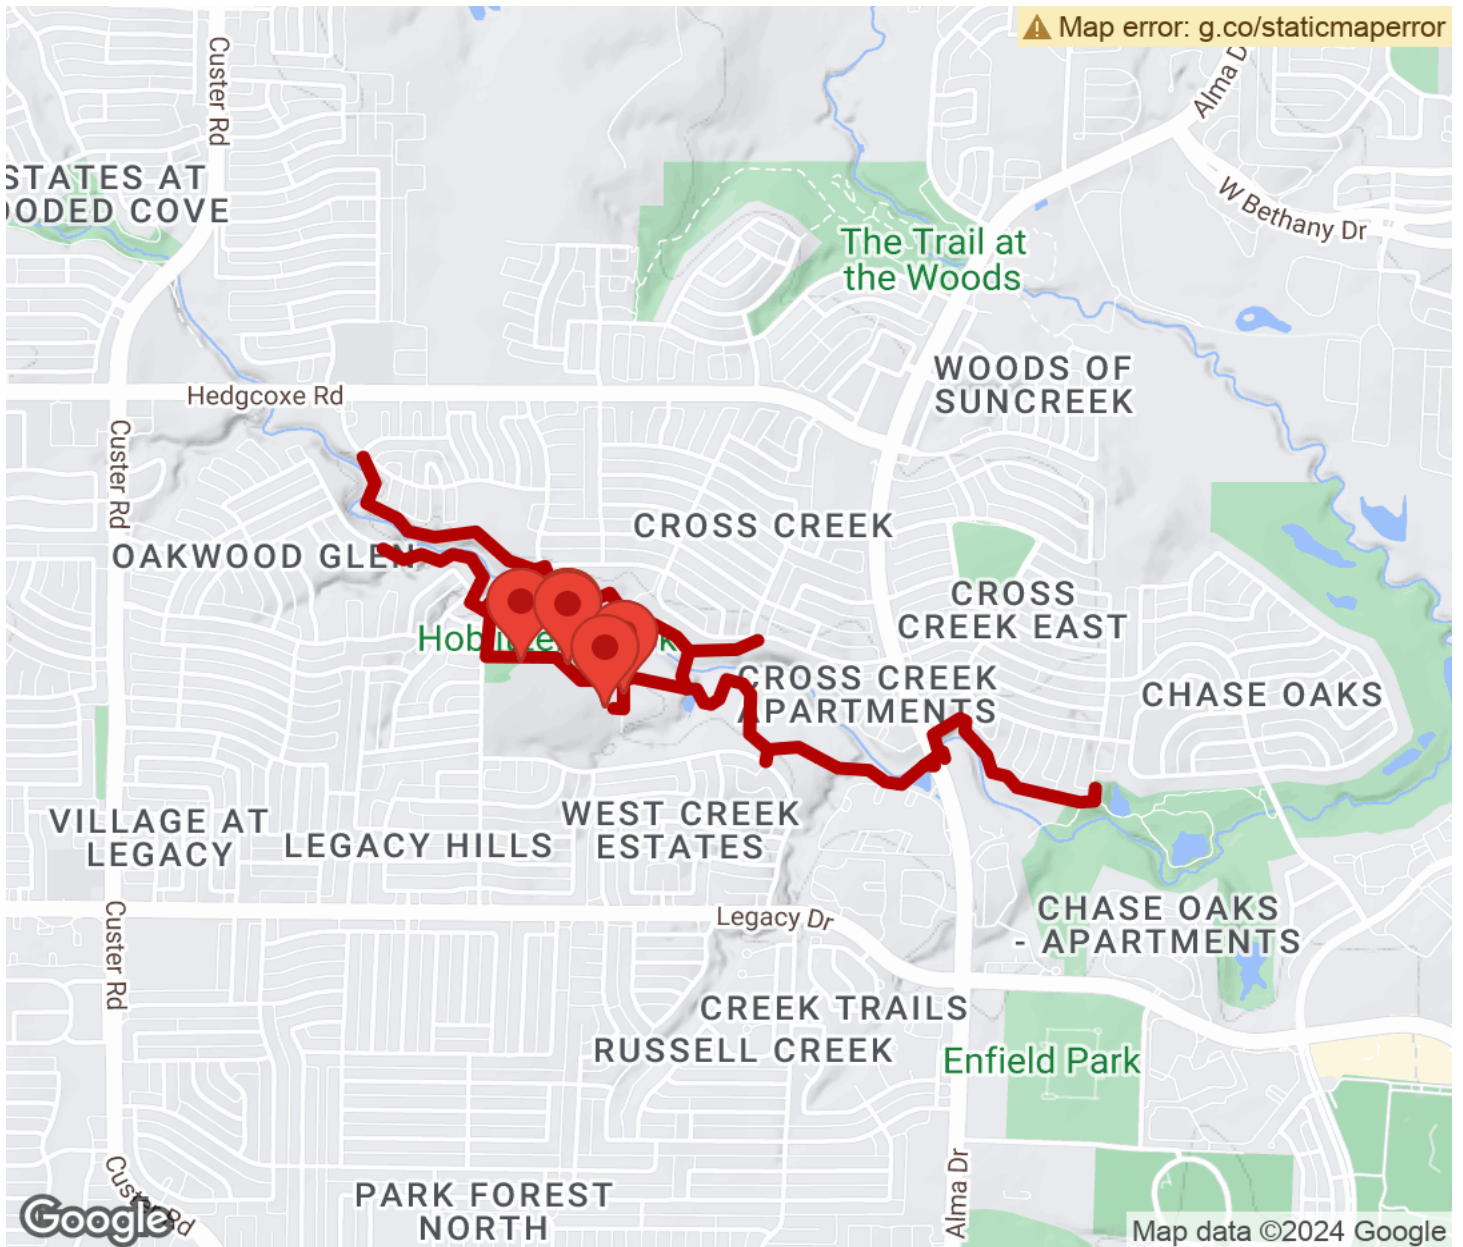

Hoblitzelle Park Trail

Texas

Trailhead

Restroom

Parking

Water Fountain

Tunnel

TrailLink
by Rails-to-Trails Conservancy

TrailLink.com