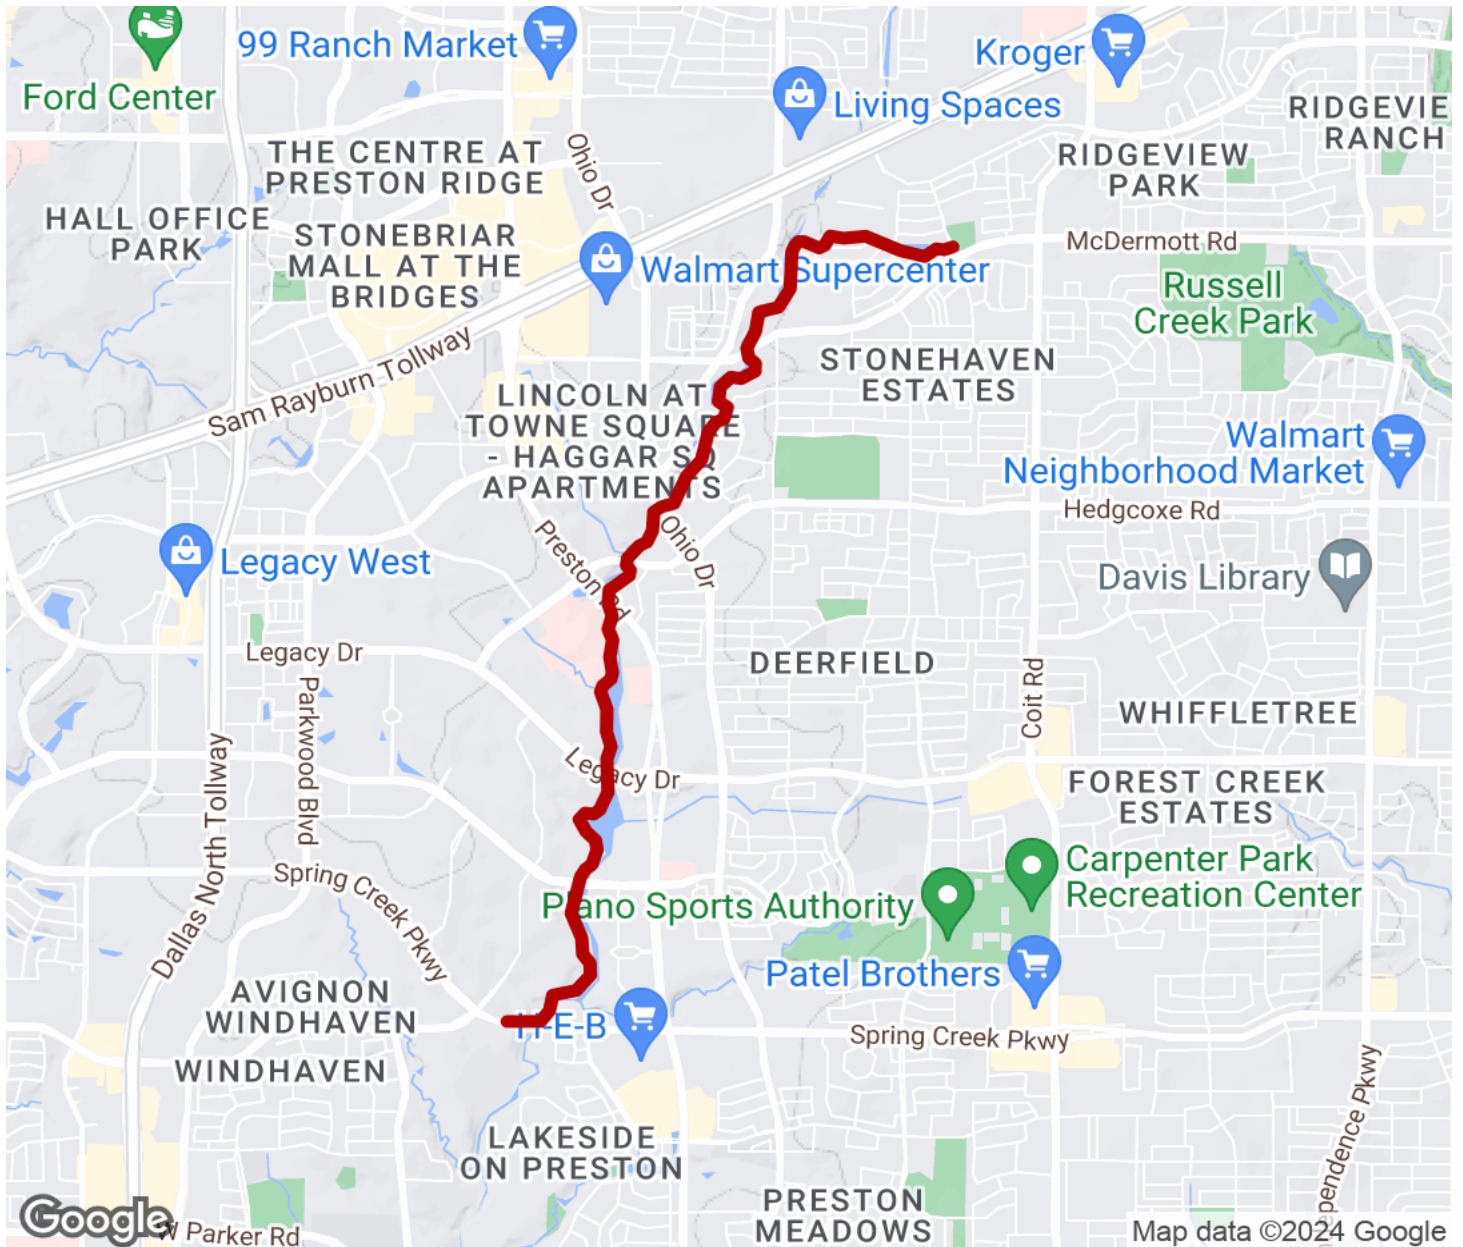

2024

TrailLink Unlimited

Guides

**Legacy Trail
(TX)**
Texas

Legacy Trail (TX)

Texas

The Legacy Trail is a part of the City of Plano trail system. This trail consists of three disconnected segments. The northern most

The Legacy Trail is a part of the City of Plano trail system. This trail consists of three disconnected segments. The northern most segment connects to the [Preston Ridge Trail](#).

Legacy Trail (TX)

Texas

States: Texas

Counties: Collin

Length: 2.9miles

Trail end points: Spring Creek Pkwy., Plano to
Rockledge Ln., Plano

Trail surfaces: Concrete

Trail category: Greenway/Non-RT

Trail activities: Bike, Inline
Skating, Wheelchair Accessible, Walking

Parking & Trail Access

Legacy Trail (TX)

Texas

Trailhead

Restroom

Parking

Water Fountain

Tunnel