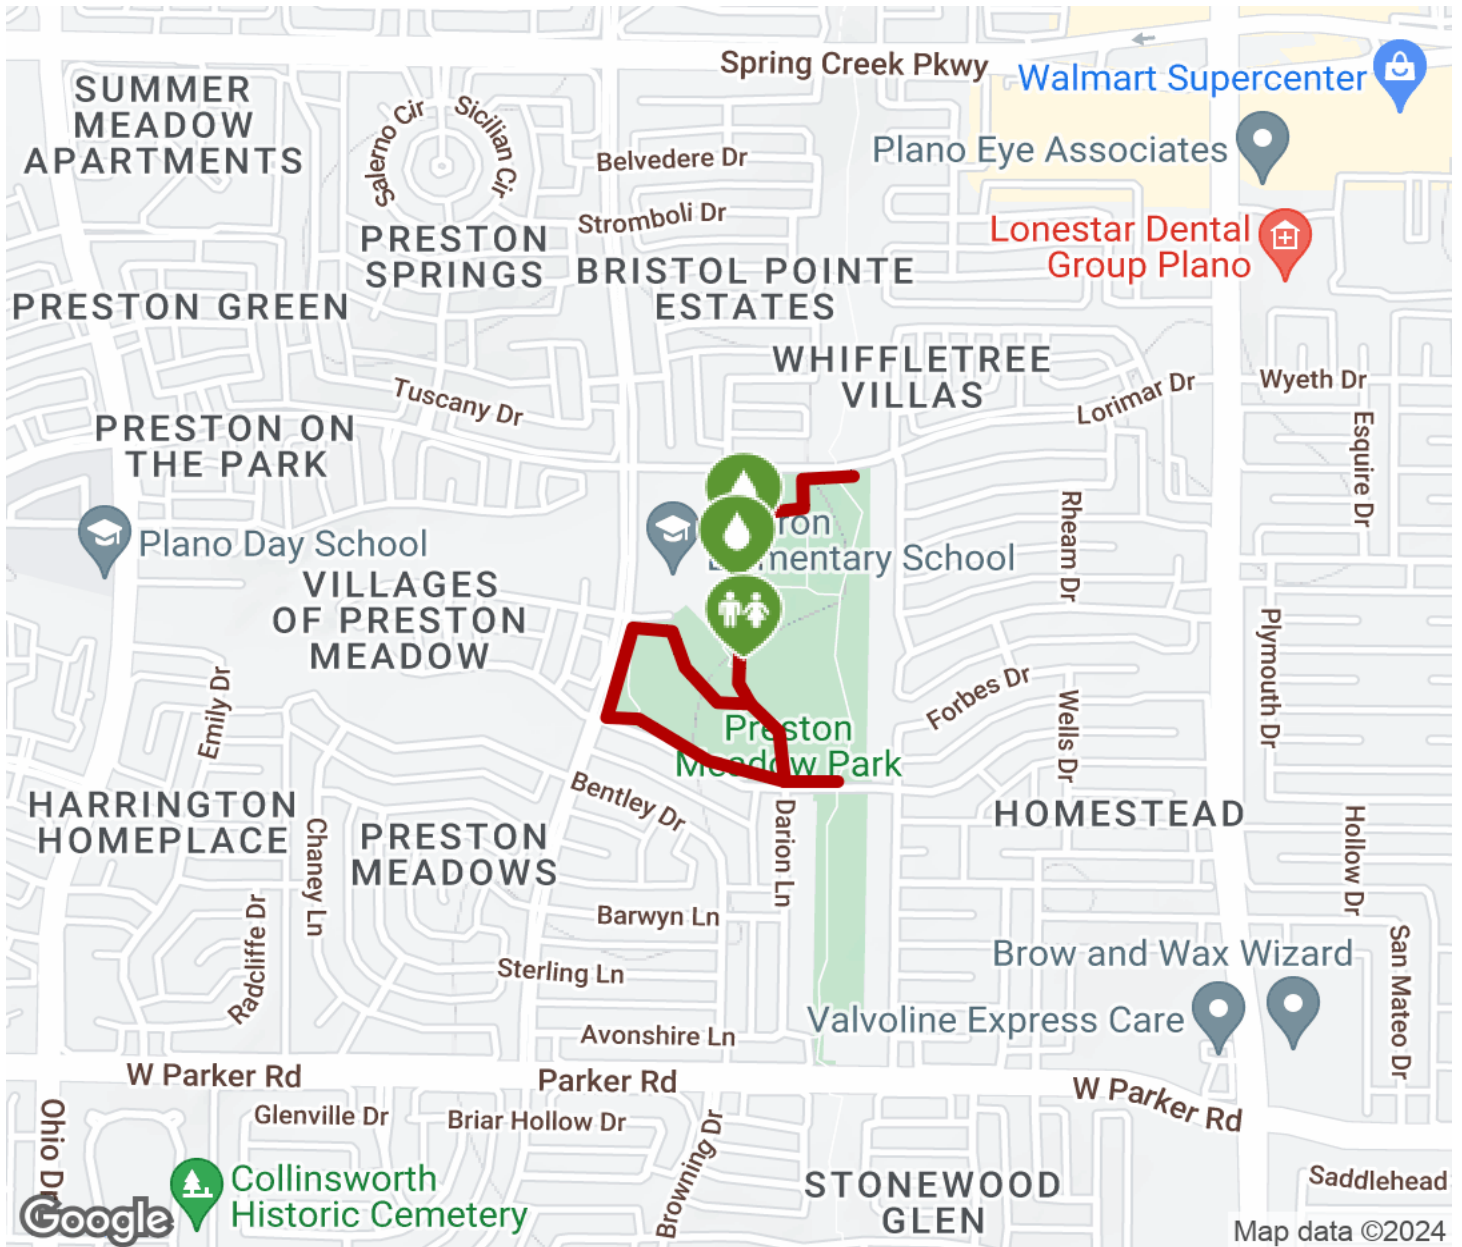

Preston Meadow Trail

Texas

Trailhead

Restroom

Parking

Water Fountain

Tunnel

TrailLink
by Rails-to-Trails Conservancy

TrailLink.com