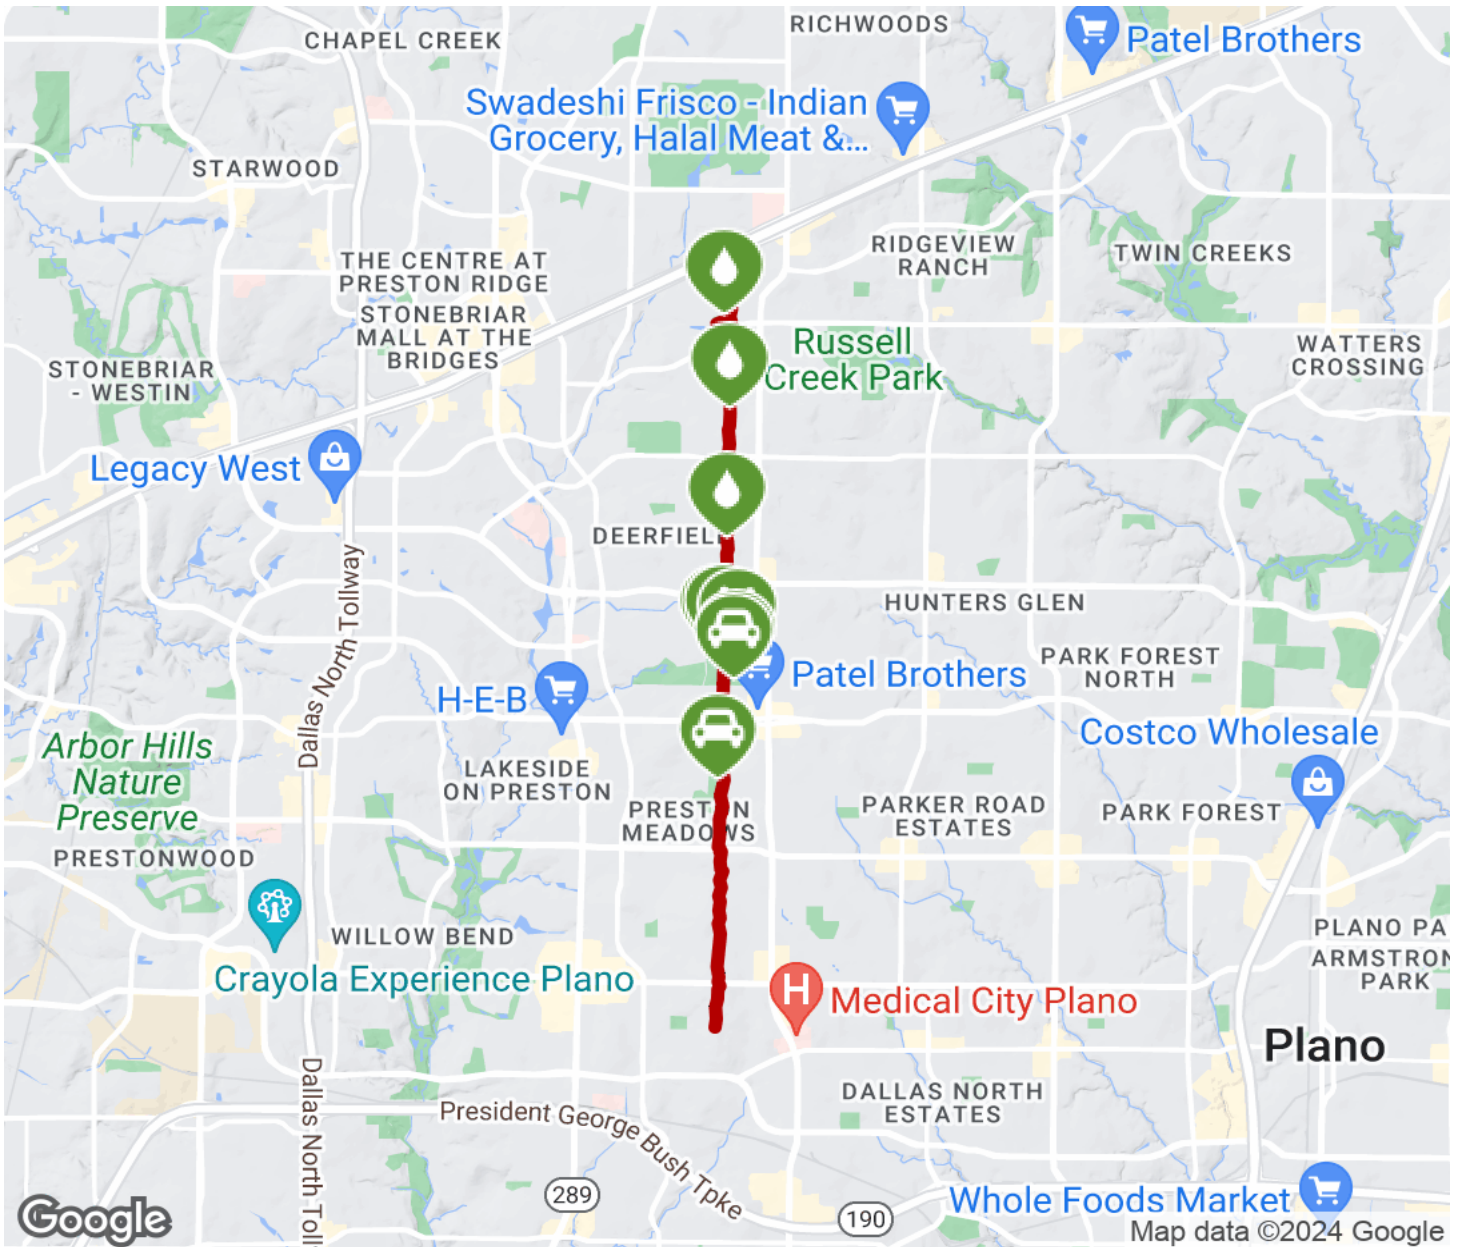

Preston Ridge Trail

Texas

Trailhead

Restroom

Parking

Water Fountain

Tunnel

TrailLink
by Rails-to-Trails Conservancy

TrailLink.com