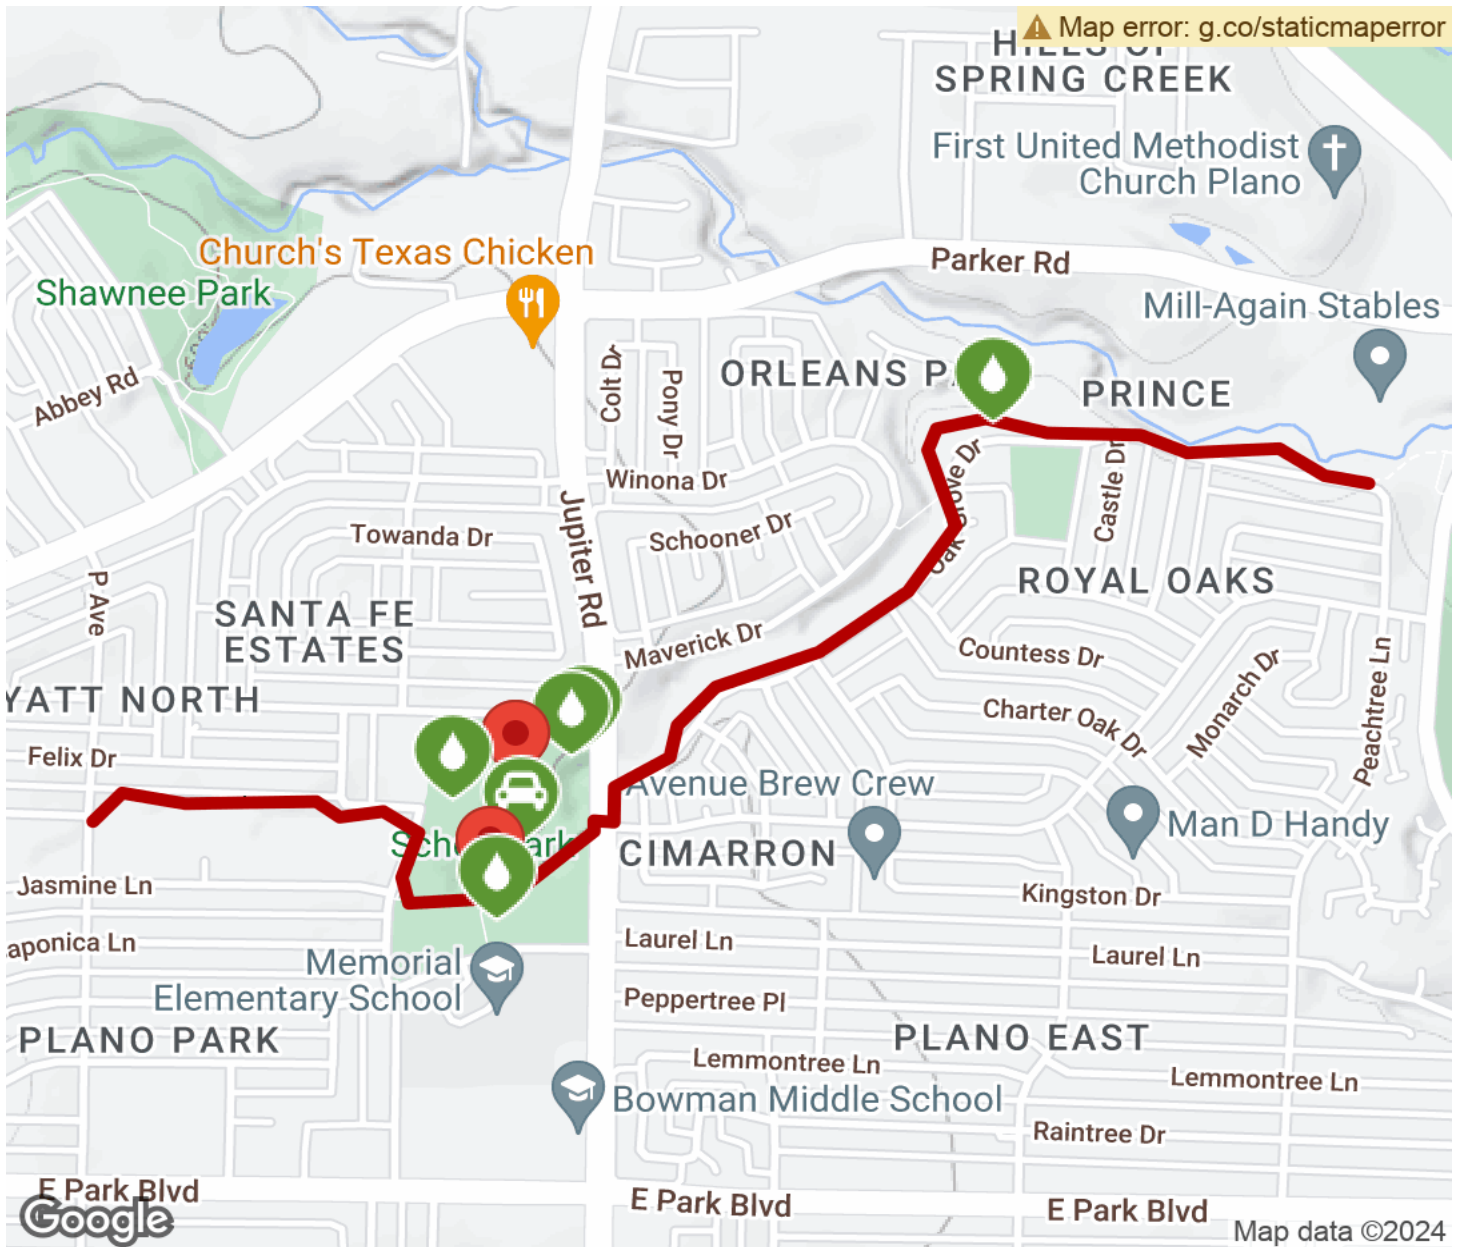

Santa Fe Trail (Plano)

Texas

Trailhead

Restroom

Parking

Water Fountain

Tunnel

TrailLink
by Rails-to-Trails Conservancy

TrailLink.com