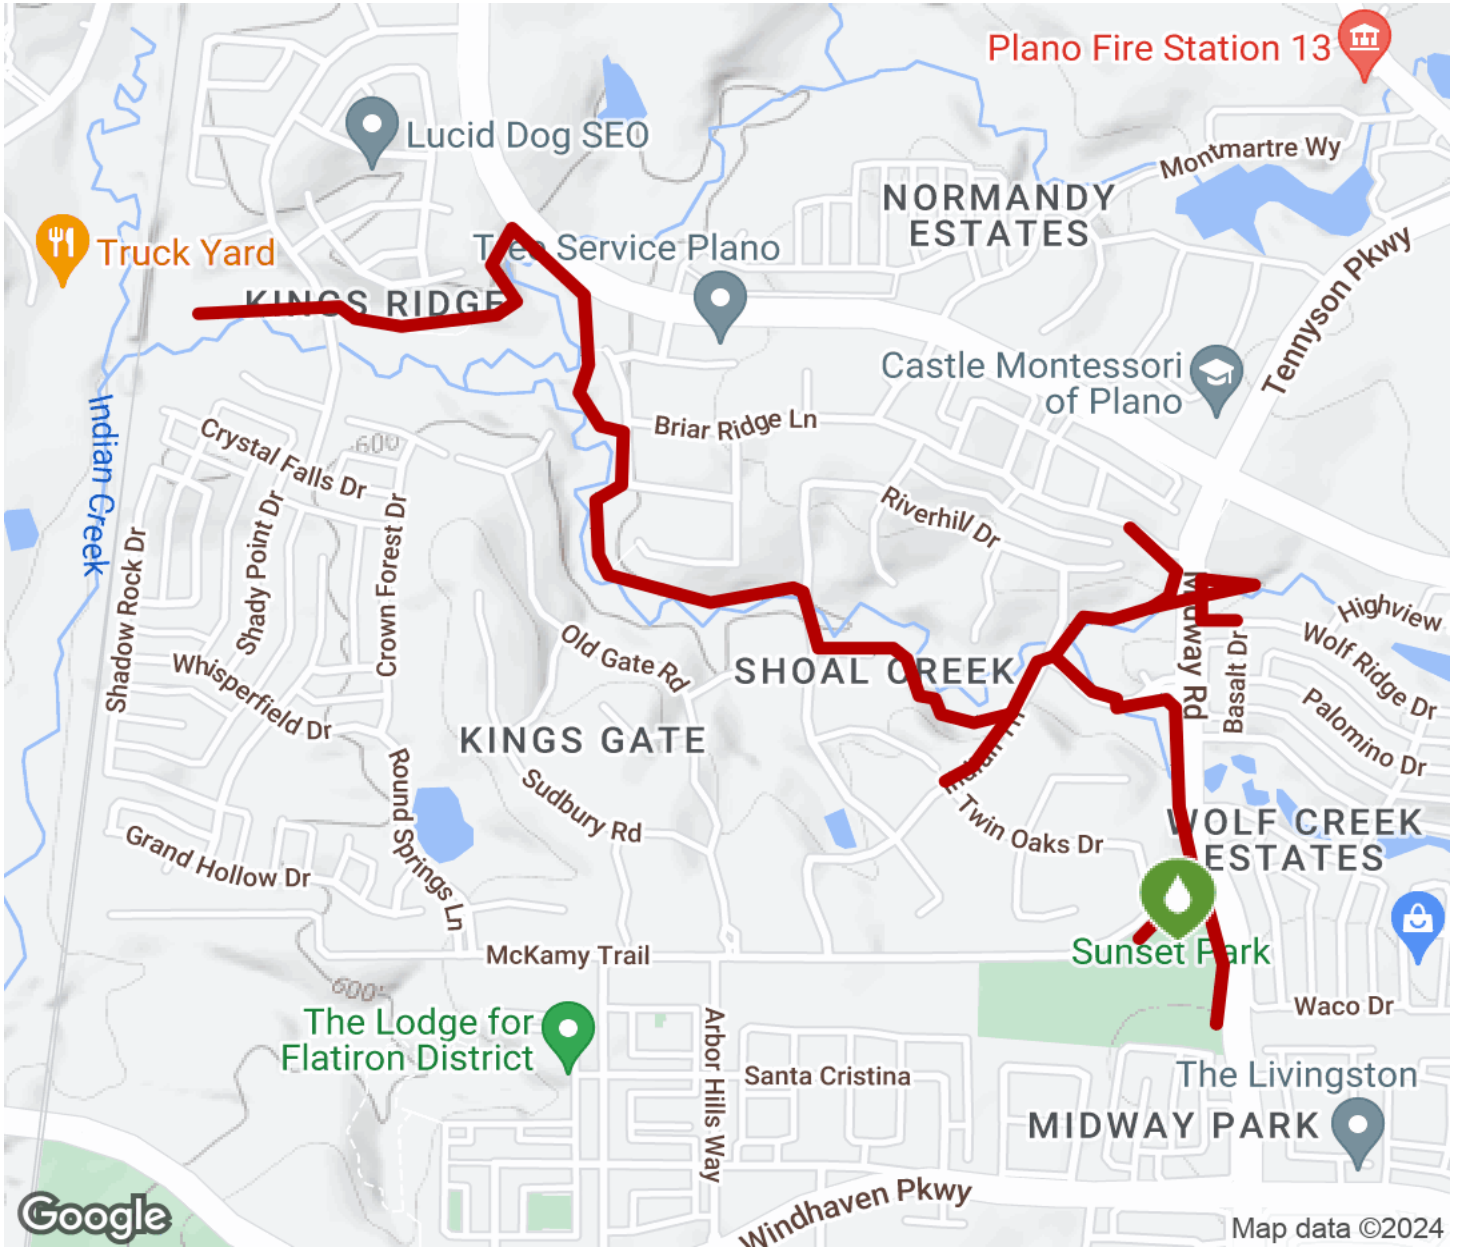

2024

TrailLink Unlimited

Guides

**Shady Brook
Trail**
Texas

Shady Brook Trail

Texas

The Shady Brook Trail is a part of the City of Plano trails system. This system of trails connects to the western end of the Bluebonnet

The Shady Brook Trail is a part of the City of Plano trails system. This system of trails connects to the western end of the [Bluebonnet Trail](#).

Shady Brook Trail

Texas

States: Texas

Counties: Denton

Length: 2.5miles

Trail end points: Midway Rd., Plano to North of Mills Branch Cir., Plano

Trail surfaces: Concrete

Trail category: Greenway/Non-RT

Trail activities: Bike, Inline

Skating, Wheelchair Accessible, Walking

Parking & Trail Access

Shady Brook Trail

Texas

Trailhead

Restroom

Parking

Water Fountain

Tunnel

TrailLink