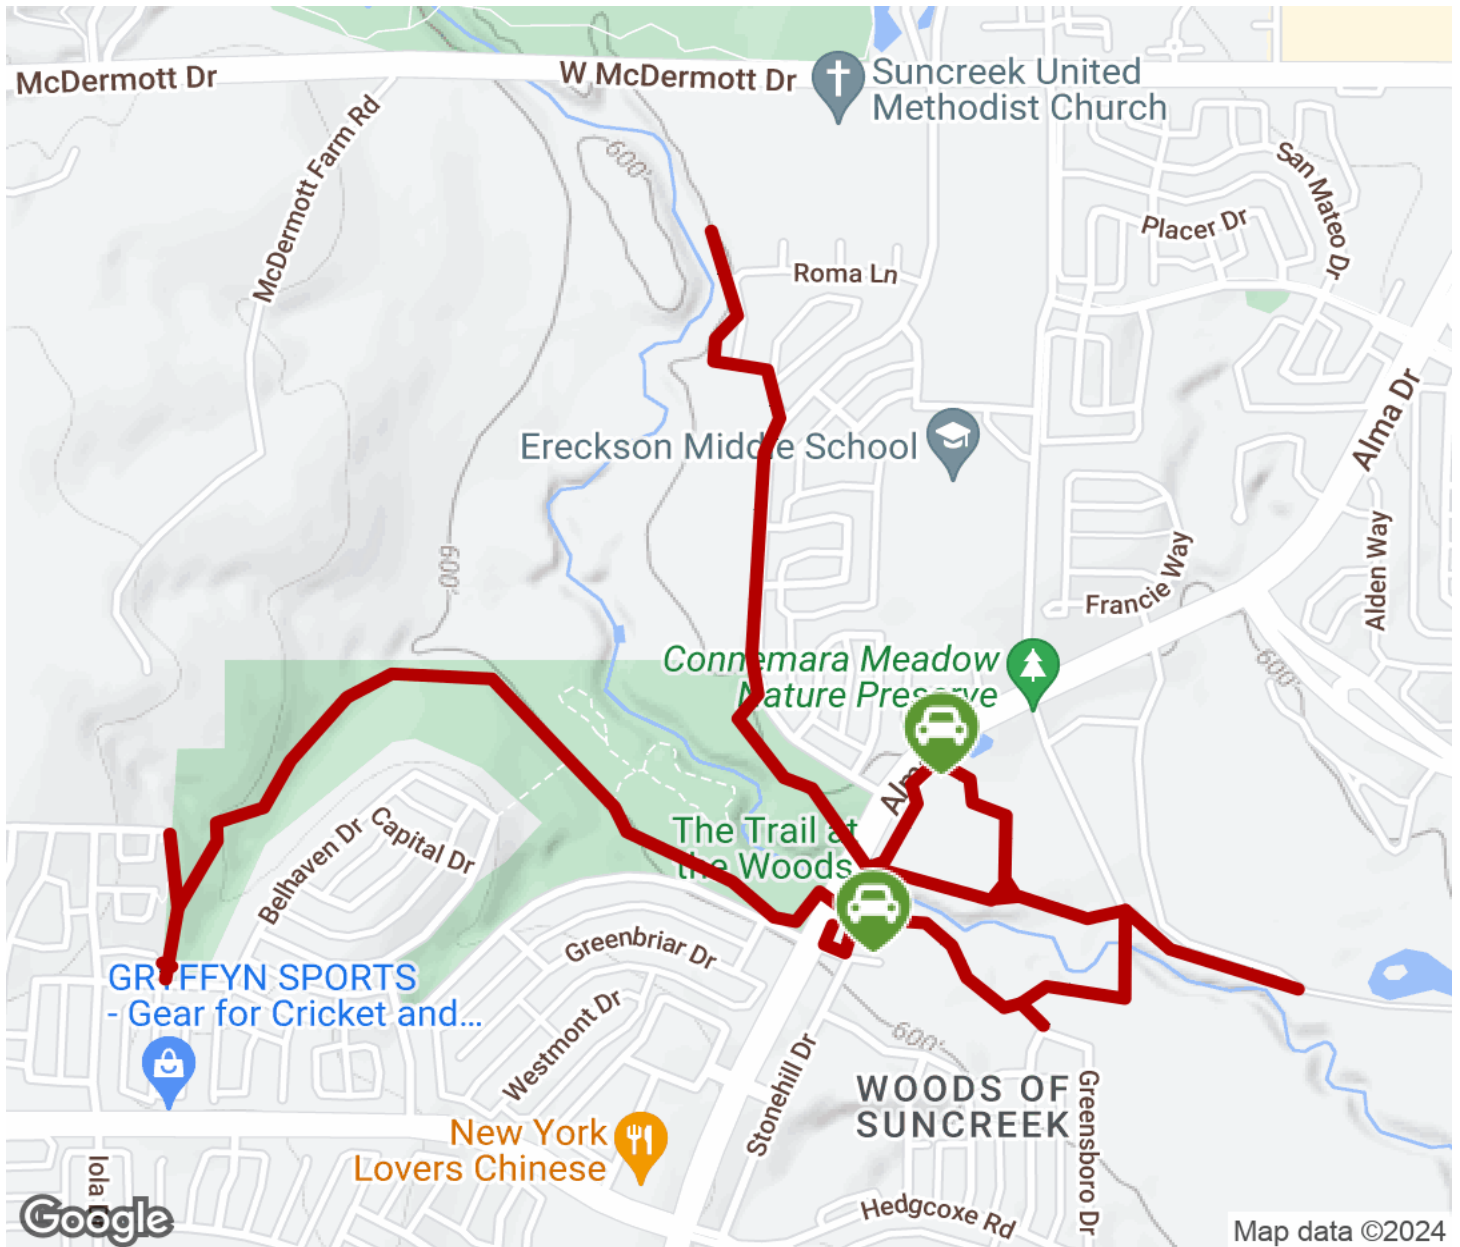

2024

TrailLink Unlimited

Guides

**Suncreek
Trail**
Texas

Suncreek Trail

Texas

The Suncreek Trail is a part of the City of Plano trail system. This neighborhood trail extends from Alma Drive to north to Roma

The Suncreek Trail is a part of the City of Plano trail system. This neighborhood trail extends from Alma Drive to north to Roma Lane, and west to Rollins Drive in the northeast part of the city. The trail is lined with trees.

Suncreek Trail

Texas

States: Texas

Counties: Collin

Length: 3miles

Trail end points: Alma Drive to Rolings Drive &
Roma Court

Trail surfaces: Concrete

Trail category: Greenway/Non-RT

Sun Creek Trail

Texas

-  Trailhead
-  Restroom
-  Parking
-  Water Fountain
-  Tunnel