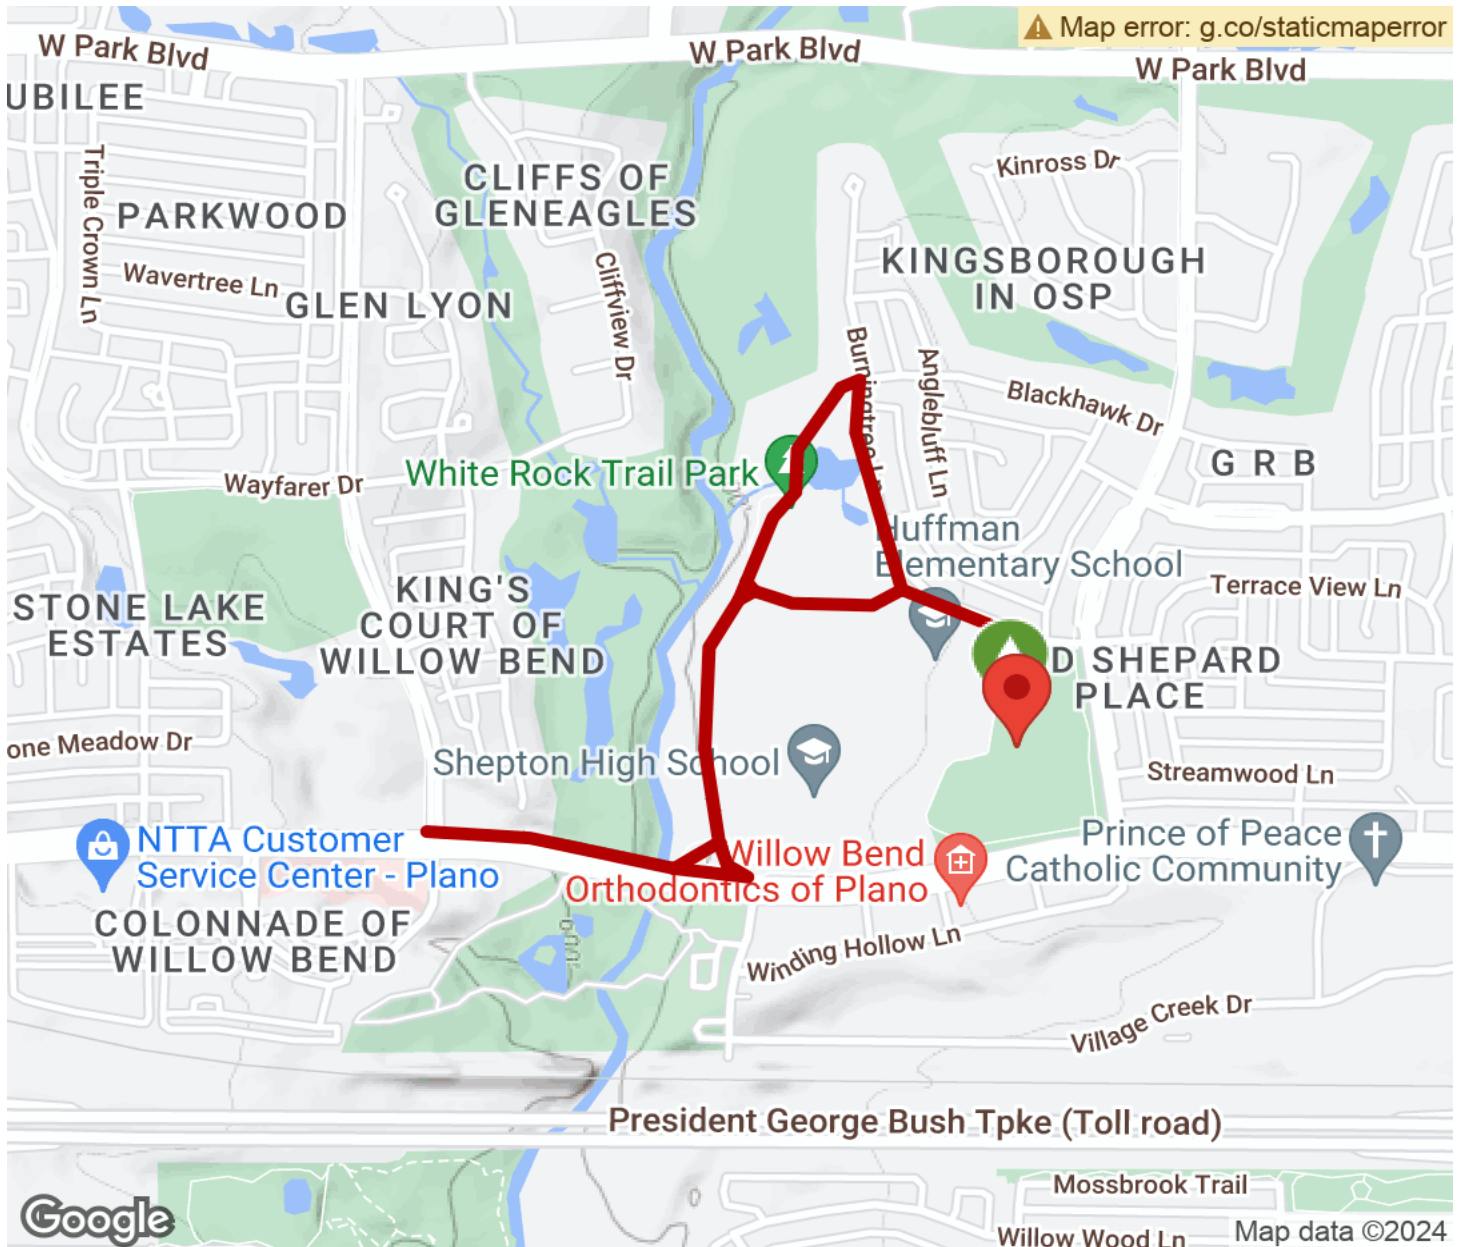

White Rock Park Trail

Texas

Trailhead

Restroom

Parking

Water Fountain

Tunnel

TrailLink
by Rails-to-Trails Conservancy

TrailLink.com