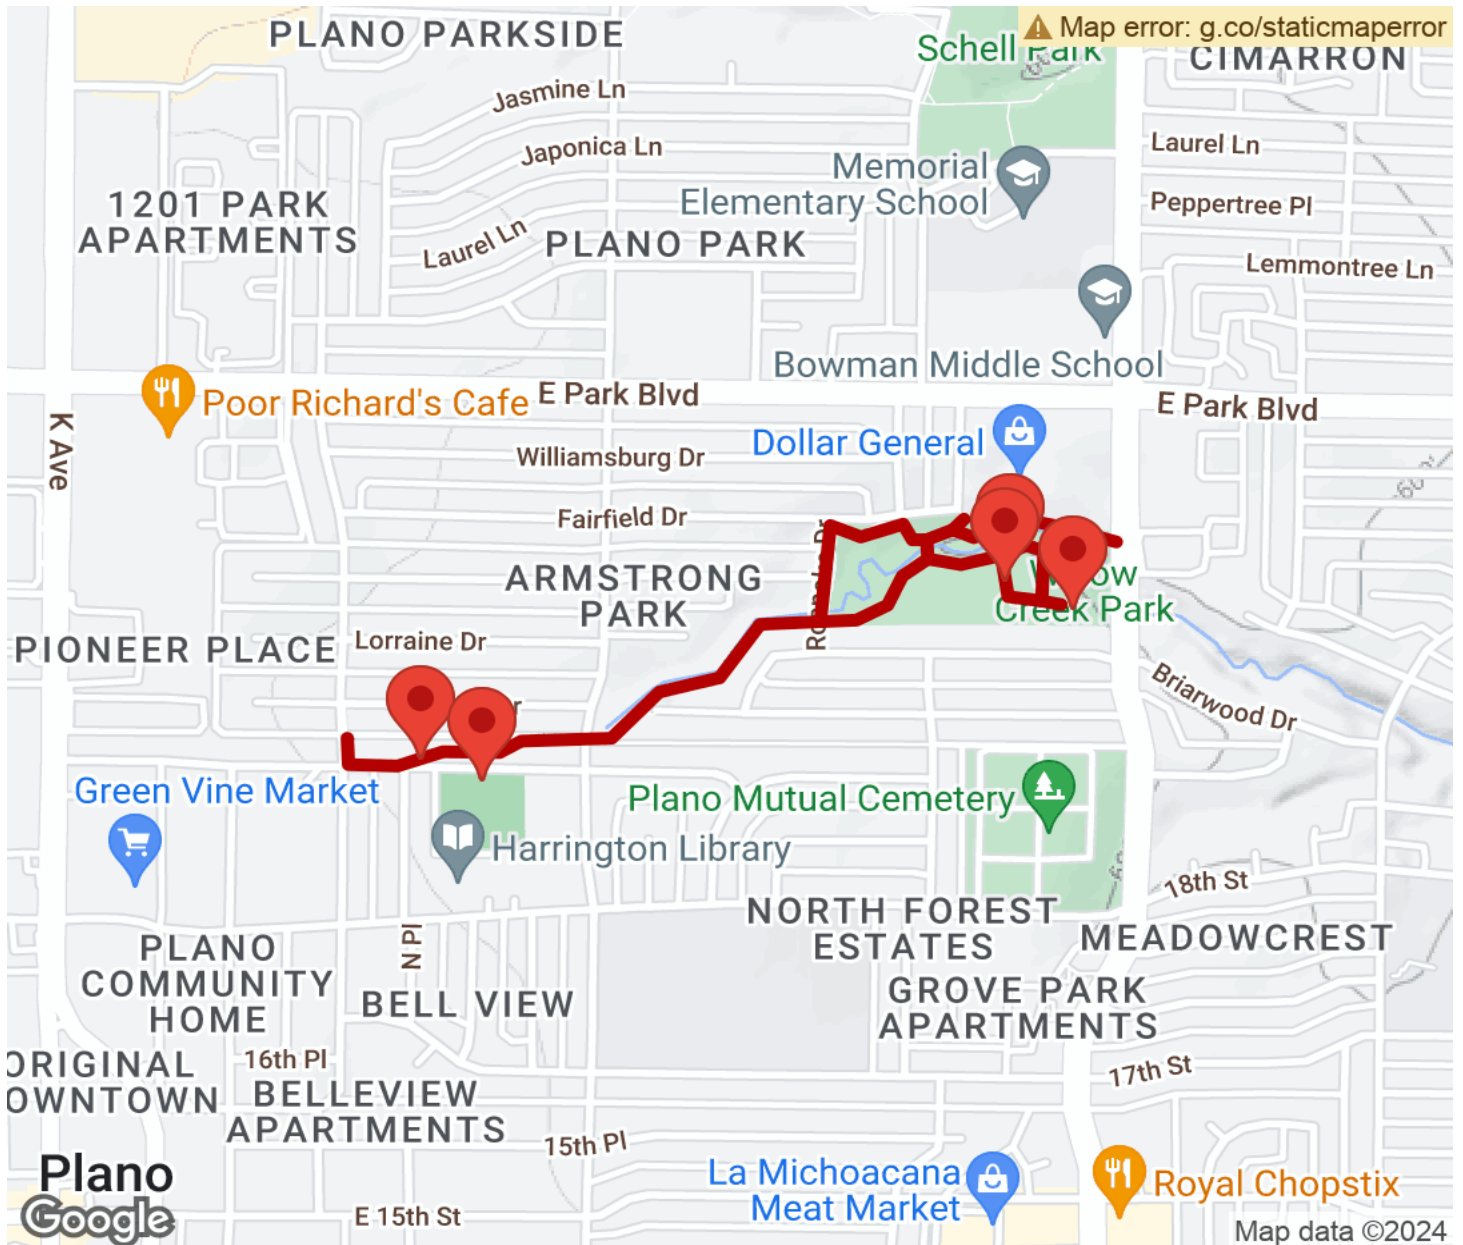

2024

TrailLink Unlimited

Guides

**Willow Creek
Trail (TX)**
Texas

Willow Creek Trail (TX)

Texas

The Willow Creek Trail is a part of the City of Plano trail system. This short trail system consists of 1.3 miles of loops and spurs within

The Willow Creek Trail is a part of the City of Plano trail system. This short trail system consists of 1.3 miles of loops and spurs within Willow Creek Park in the eastern part of the City of Plano. The trail runs from Jupiter Rd. to Ave N and connects to Mendenhall Elementary School, McCreary Sports Field, and Harrington Library.

Willow Creek Trail (TX)

Texas

States: Texas

Counties: Collin

Length: 1.3miles

Trail end points: Willow Creek Park, Plano to
Ave. N, Plano

Trail surfaces: Concrete

Trail category: Greenway/Non-RT

Trail activities: Bike, Inline
Skating, Wheelchair Accessible, Walking

Parking & Trail Access

Willow Creek Trail (TX)

Texas

Trailhead

Restroom

Parking

Water Fountain