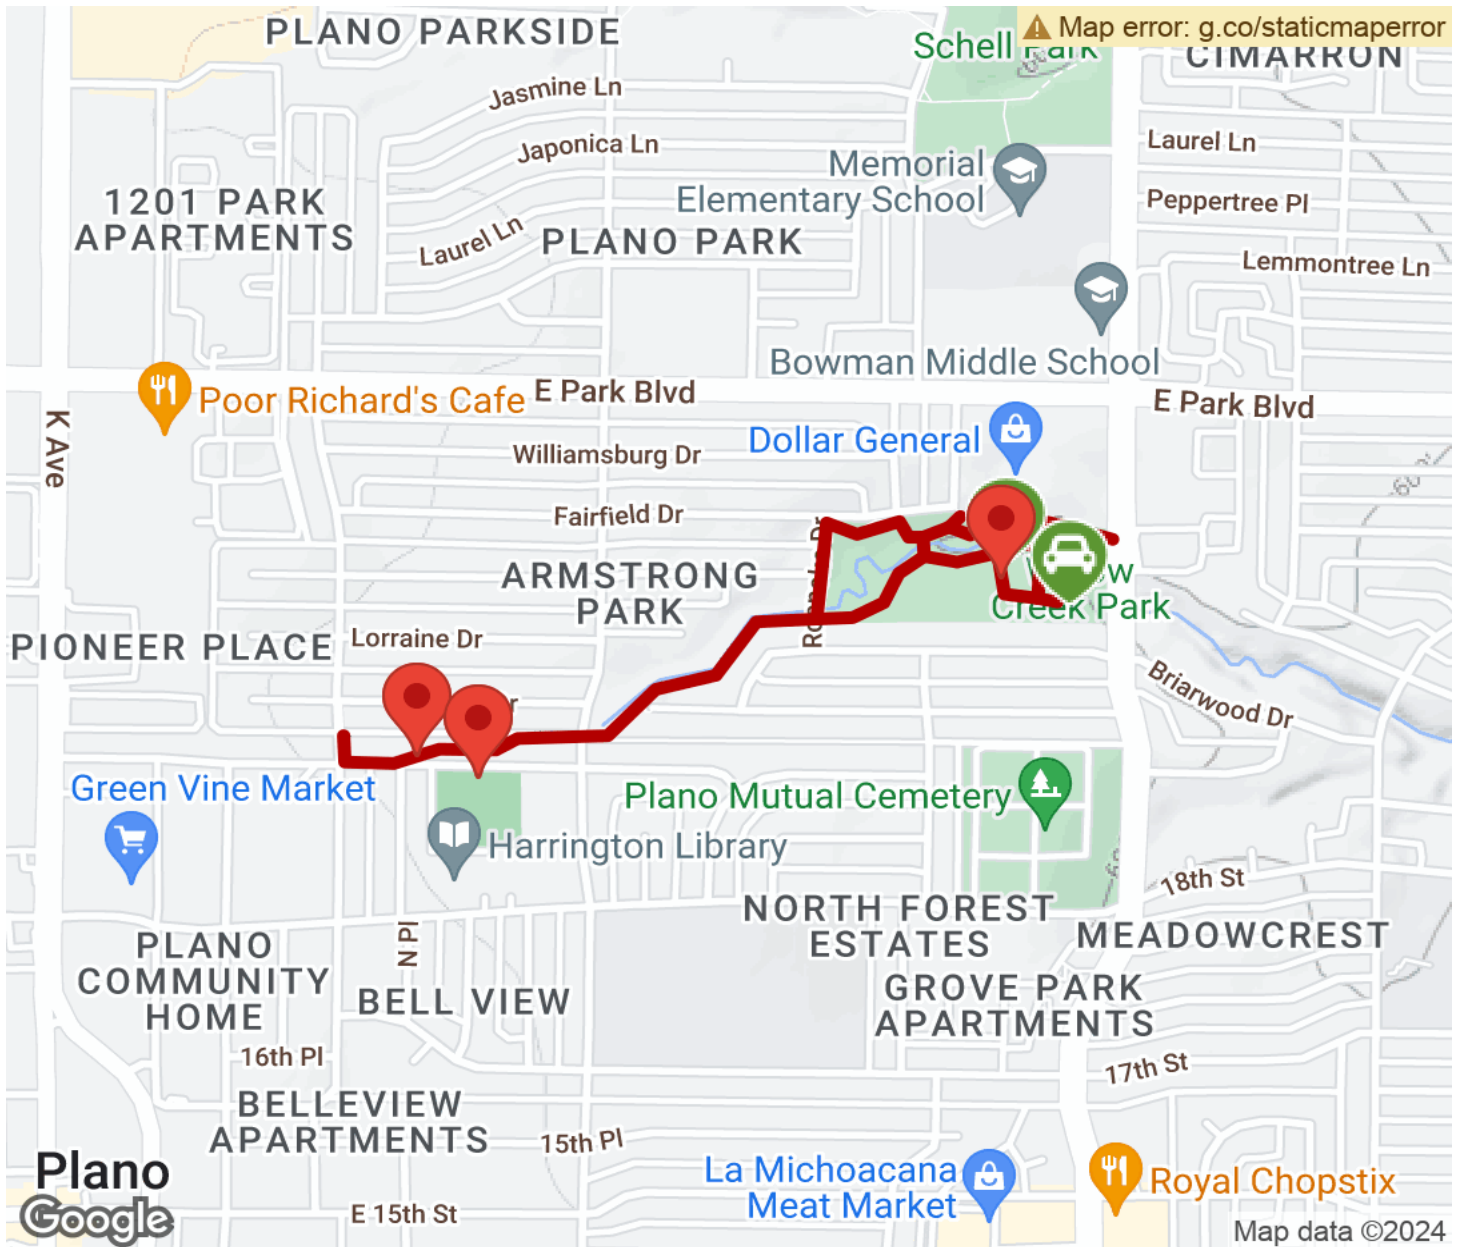

2024

TrailLink Unlimited

Guides

**Willow Creek
Trail**
Texas

Willow Creek Trail

Texas

The Willow Creek Trail is a part of the City of Plano trail system. This short trail system consists of 1.3 miles of loops and spurs within

The Willow Creek Trail is a part of the City of Plano trail system. This short trail system consists of 1.3 miles of loops and spurs within Willow Creek Park in the eastern part of the City of Plano. The trail runs from Jupiter Rd. to Ave N and connects to Mendenhall Elementary School, McCreary Sports Field, and Harrington Library.

Willow Creek Trail

Texas

States: Texas

Counties: Collin

Length: 1.3miles

Trail end points: Willow Creek Park, Plano to
Ave. N, Plano

Trail surfaces: Concrete

Trail category: Greenway/Non-RT

Trail activities: Bike, Inline
Skating, Wheelchair Accessible, Walking

Parking & Trail Access

Willow Creek Trail

Texas

Trailhead

Restroom

Parking

Water Fountain