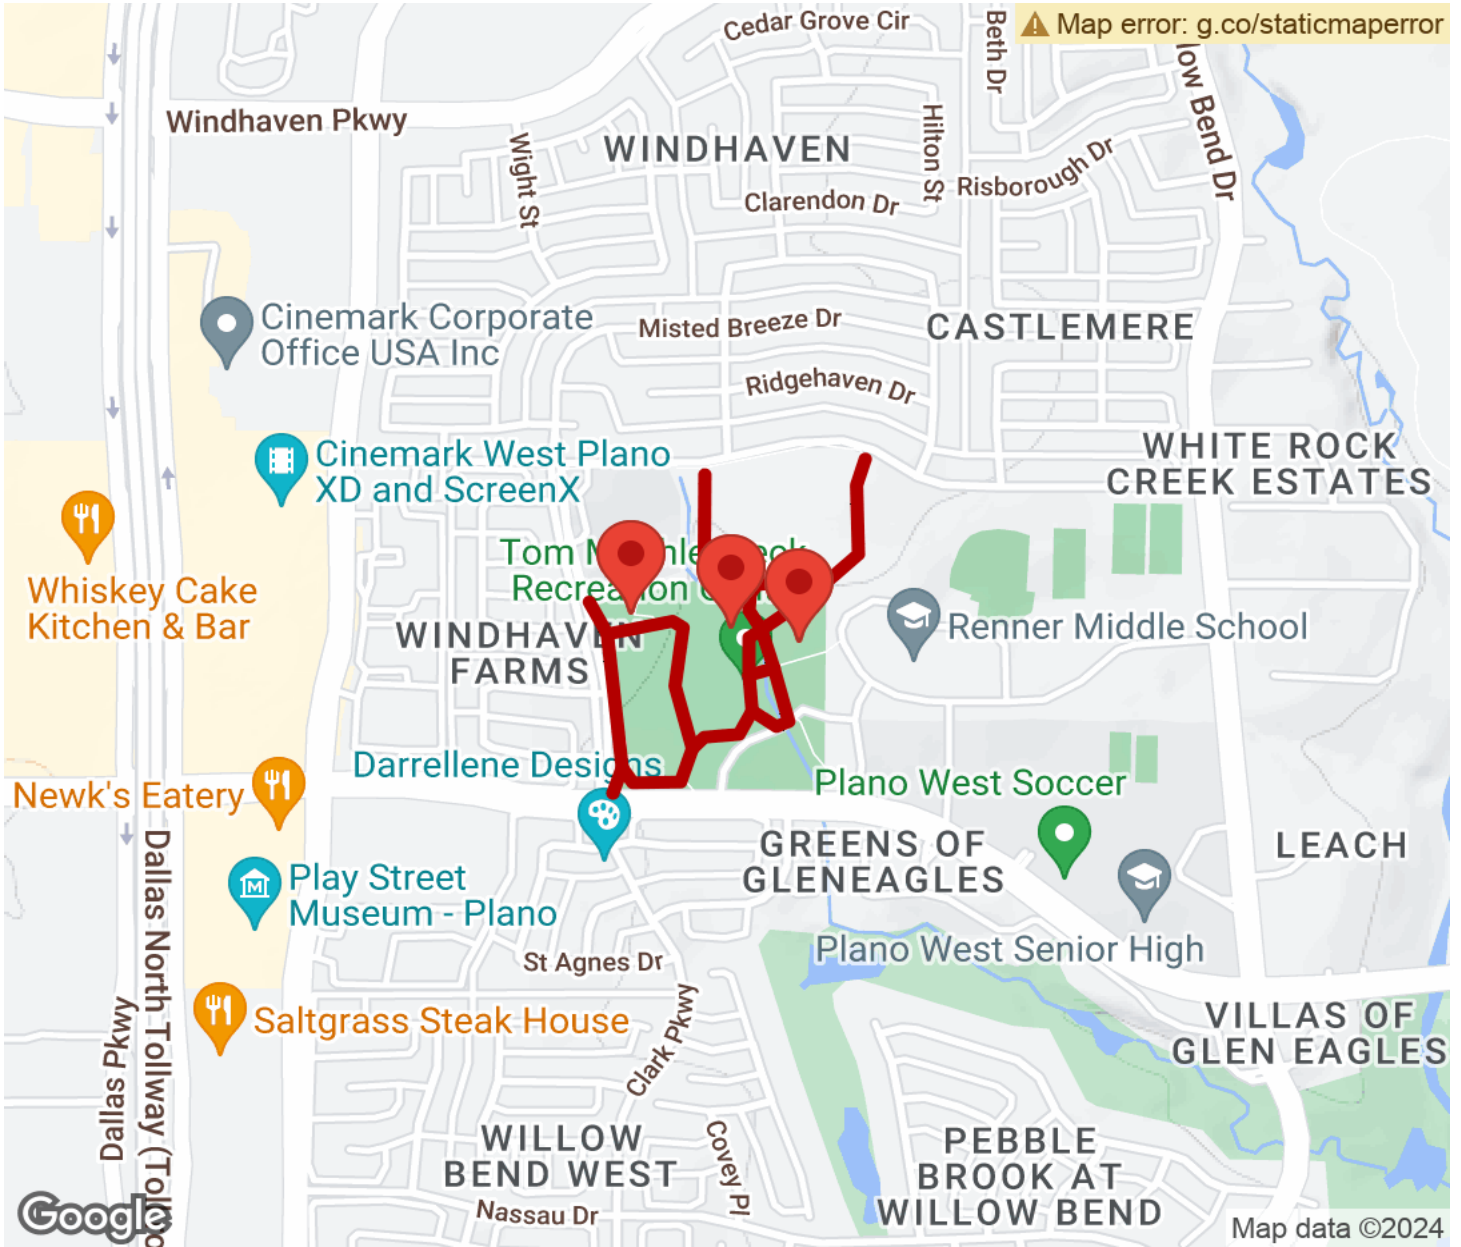

Windhaven Park Trail

Texas

Trailhead

Restroom

Parking

Water Fountain

Tunnel

TrailLink
by Rails-to-Trails Conservancy

TrailLink.com