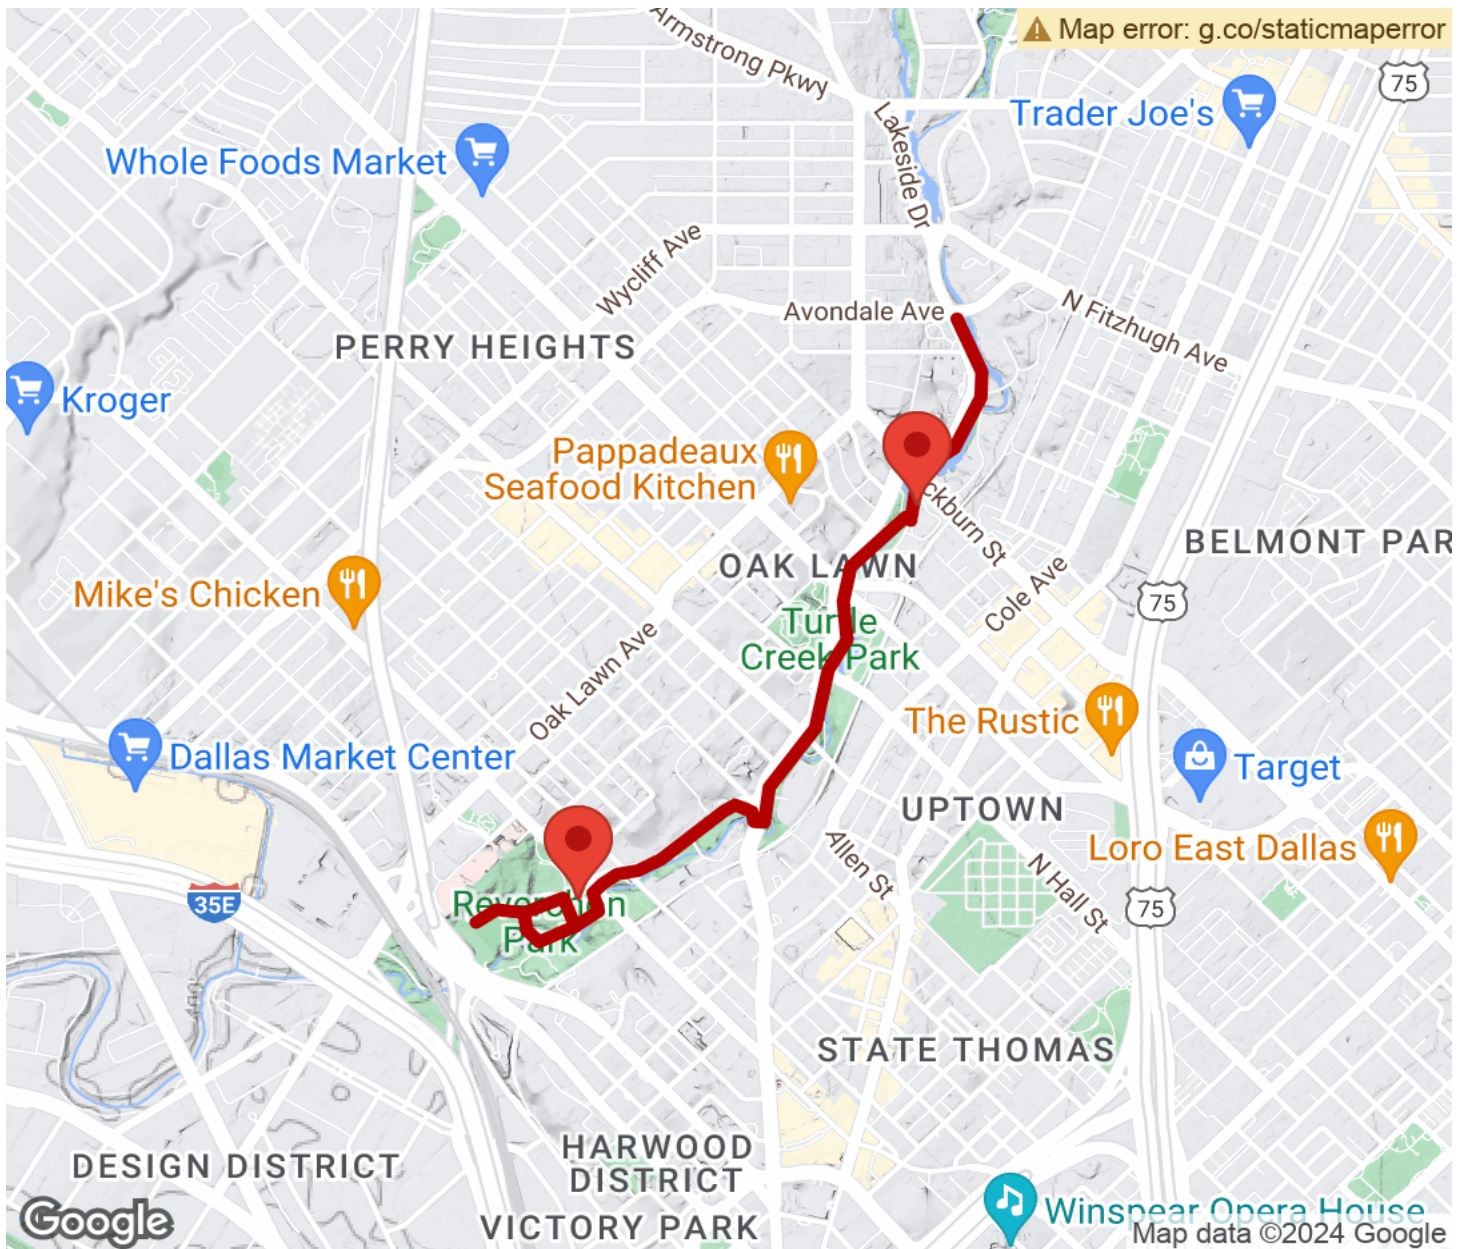

Turtle Creek Trail (TX)

Texas

Map error: g.co/staticmaperror

Trailhead

Restroom

Parking

Water Fountain

Tunnel

TrailLink
by Rails-to-Trails Conservancy

TrailLink.com