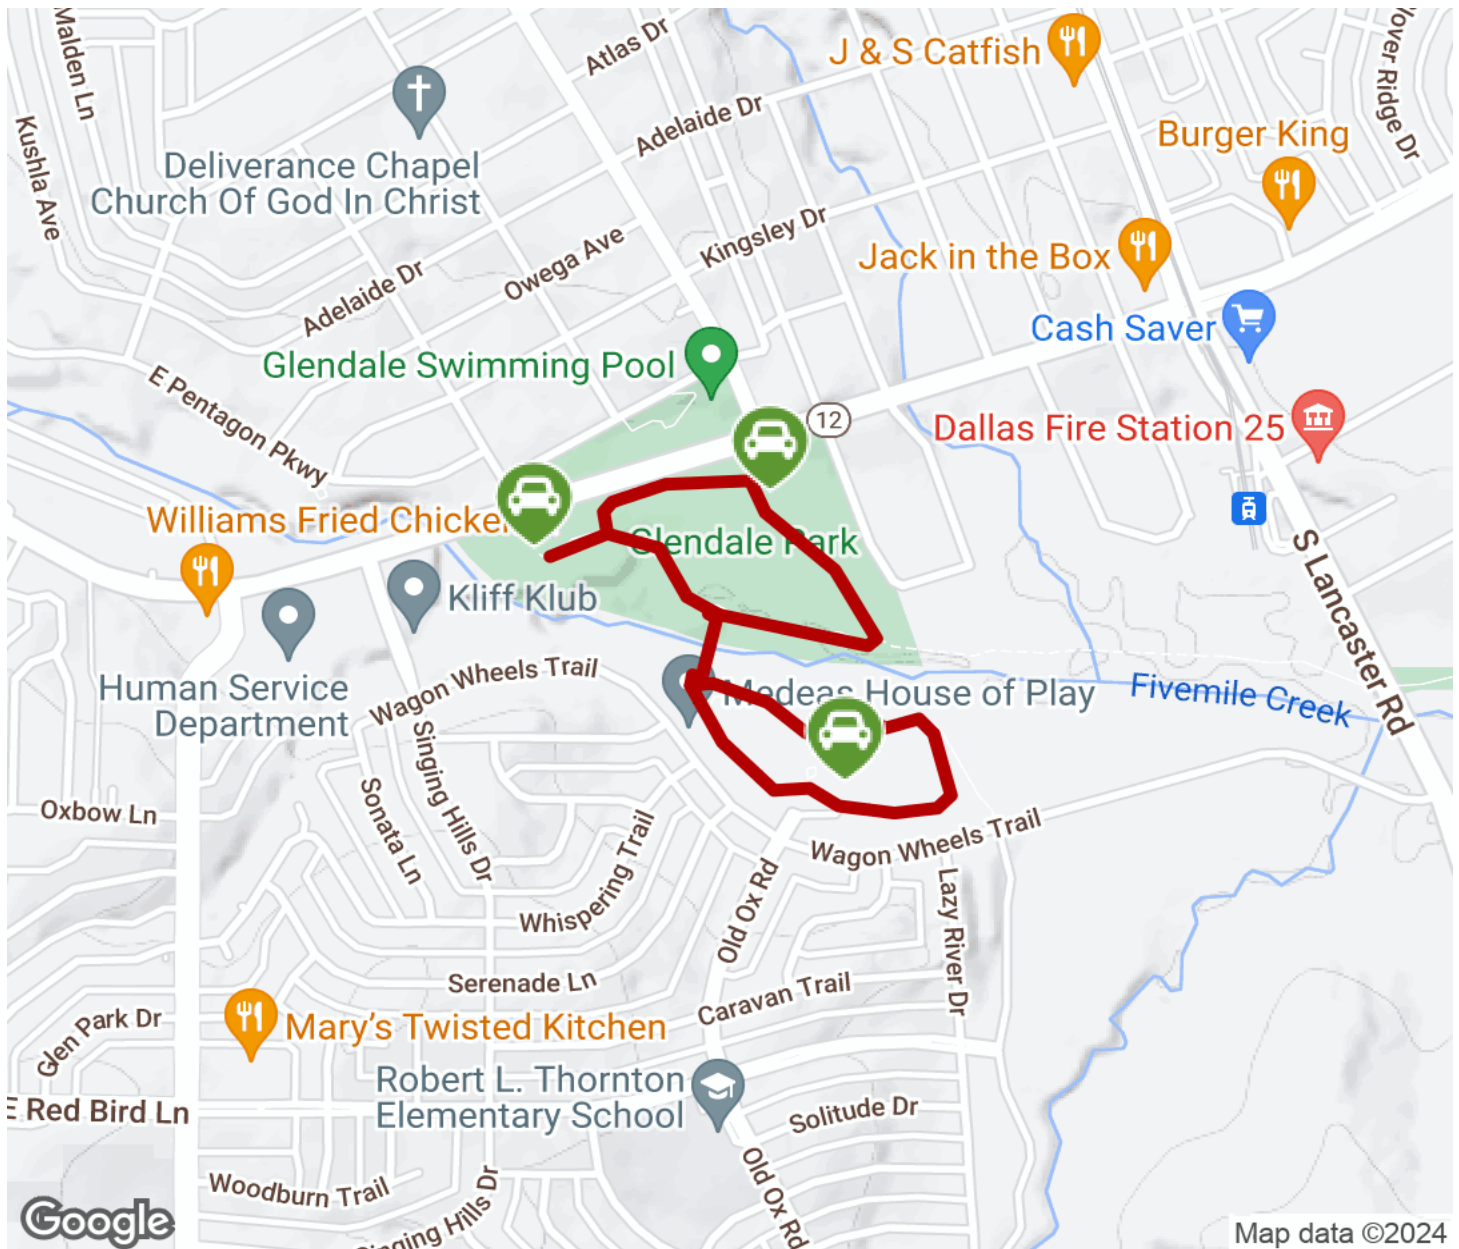

Glendale Park Loop Trail

Texas

Trailhead

Restroom

Parking

Water Fountain

Tunnel

TrailLink
by Rails-to-Trails Conservancy

TrailLink.com