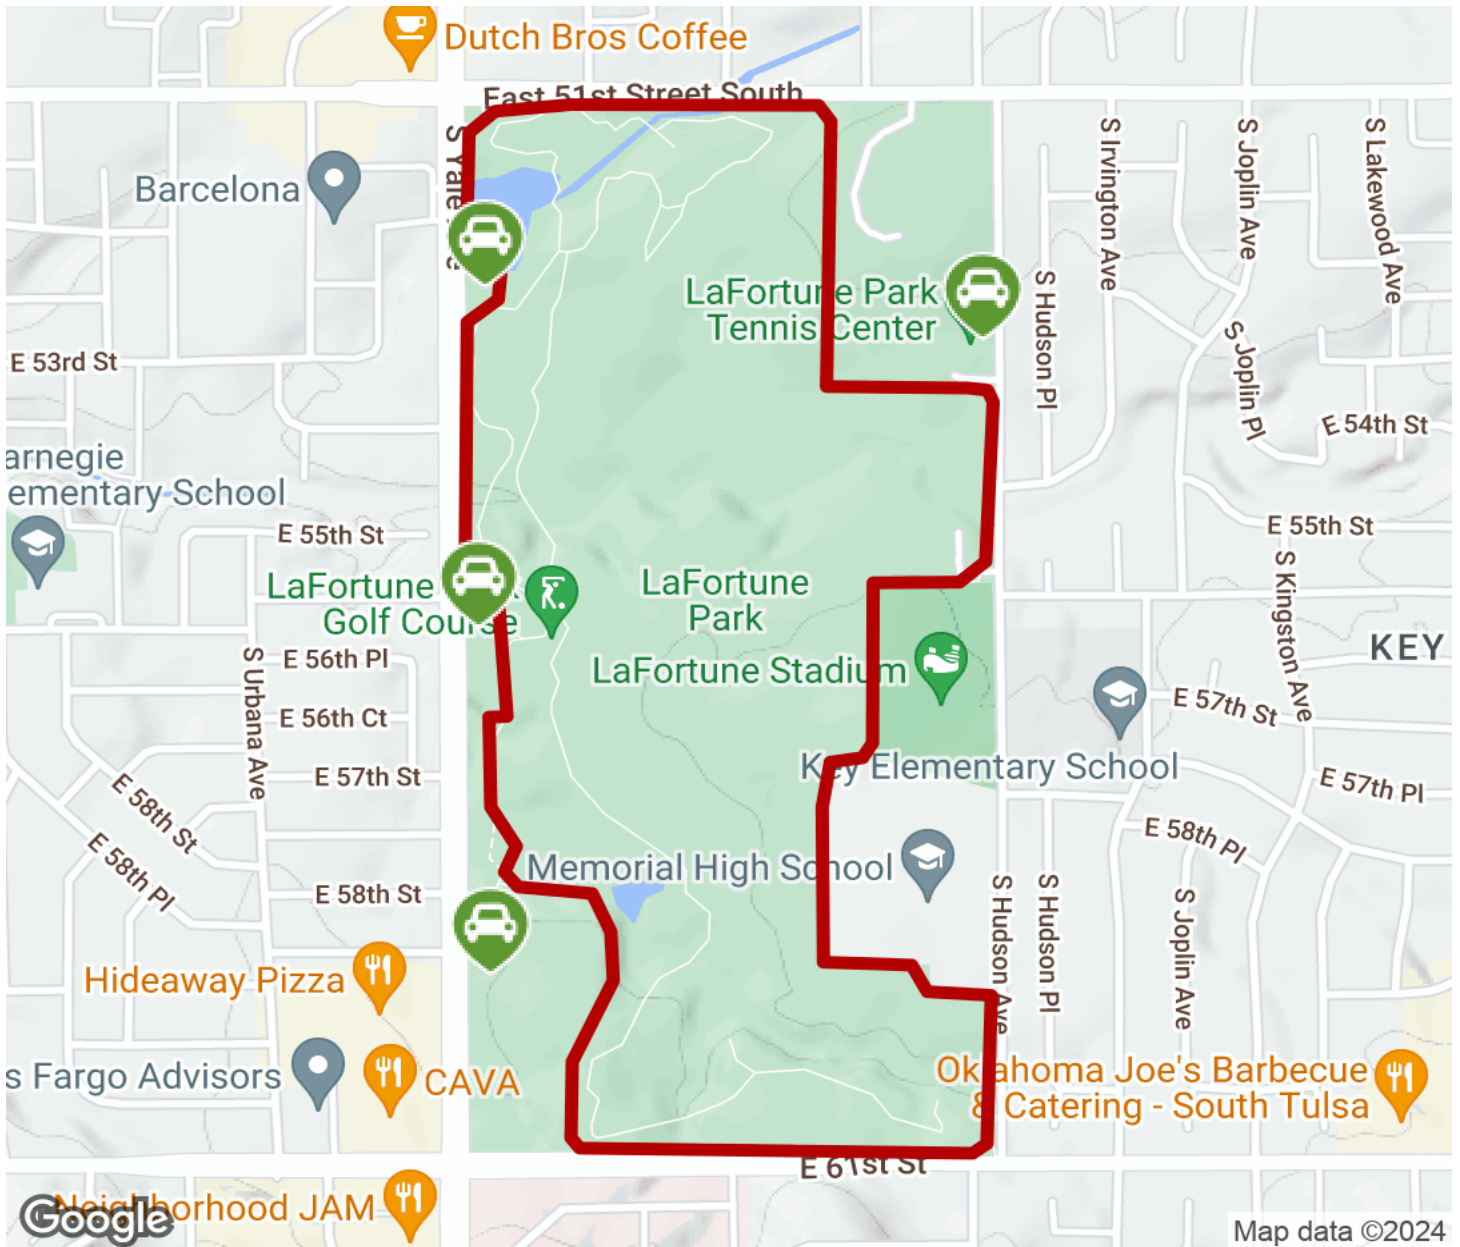

2024

TrailLink Unlimited

Guides

**LaFortune
Trail**
Oklahoma

LaFortune Trail

Oklahoma

The LaFortune Trail forms a loop around LaFortune Park in the southeastern neighborhoods of Tulsa. The trail includes numerous

The LaFortune Trail forms a loop around LaFortune Park in the southeastern neighborhoods of Tulsa. The trail includes numerous access points as well as connections to the park's recreational facilities, including a golf course, baseball diamonds, tennis courts and the LaFortune Stadium.

LaFortune Trail

Oklahoma

States: Oklahoma

Counties: Tulsa

Length: 3.2miles

Trail end points: LaFortune Park at S. Yale Ave.
to LaFortune Park at S. Hudson Ave.

Trail surfaces: Asphalt,Crushed Stone

Trail category: Greenway/Non-RT

Trail activities: Bike,Walking

Parking & Trail Access

Parking for the LaFortune Trail is available in LaFortune Park. Access the park from either S. Hudson Avenue or S. Yale Avenue.

LaFortune Trail

Oklahoma