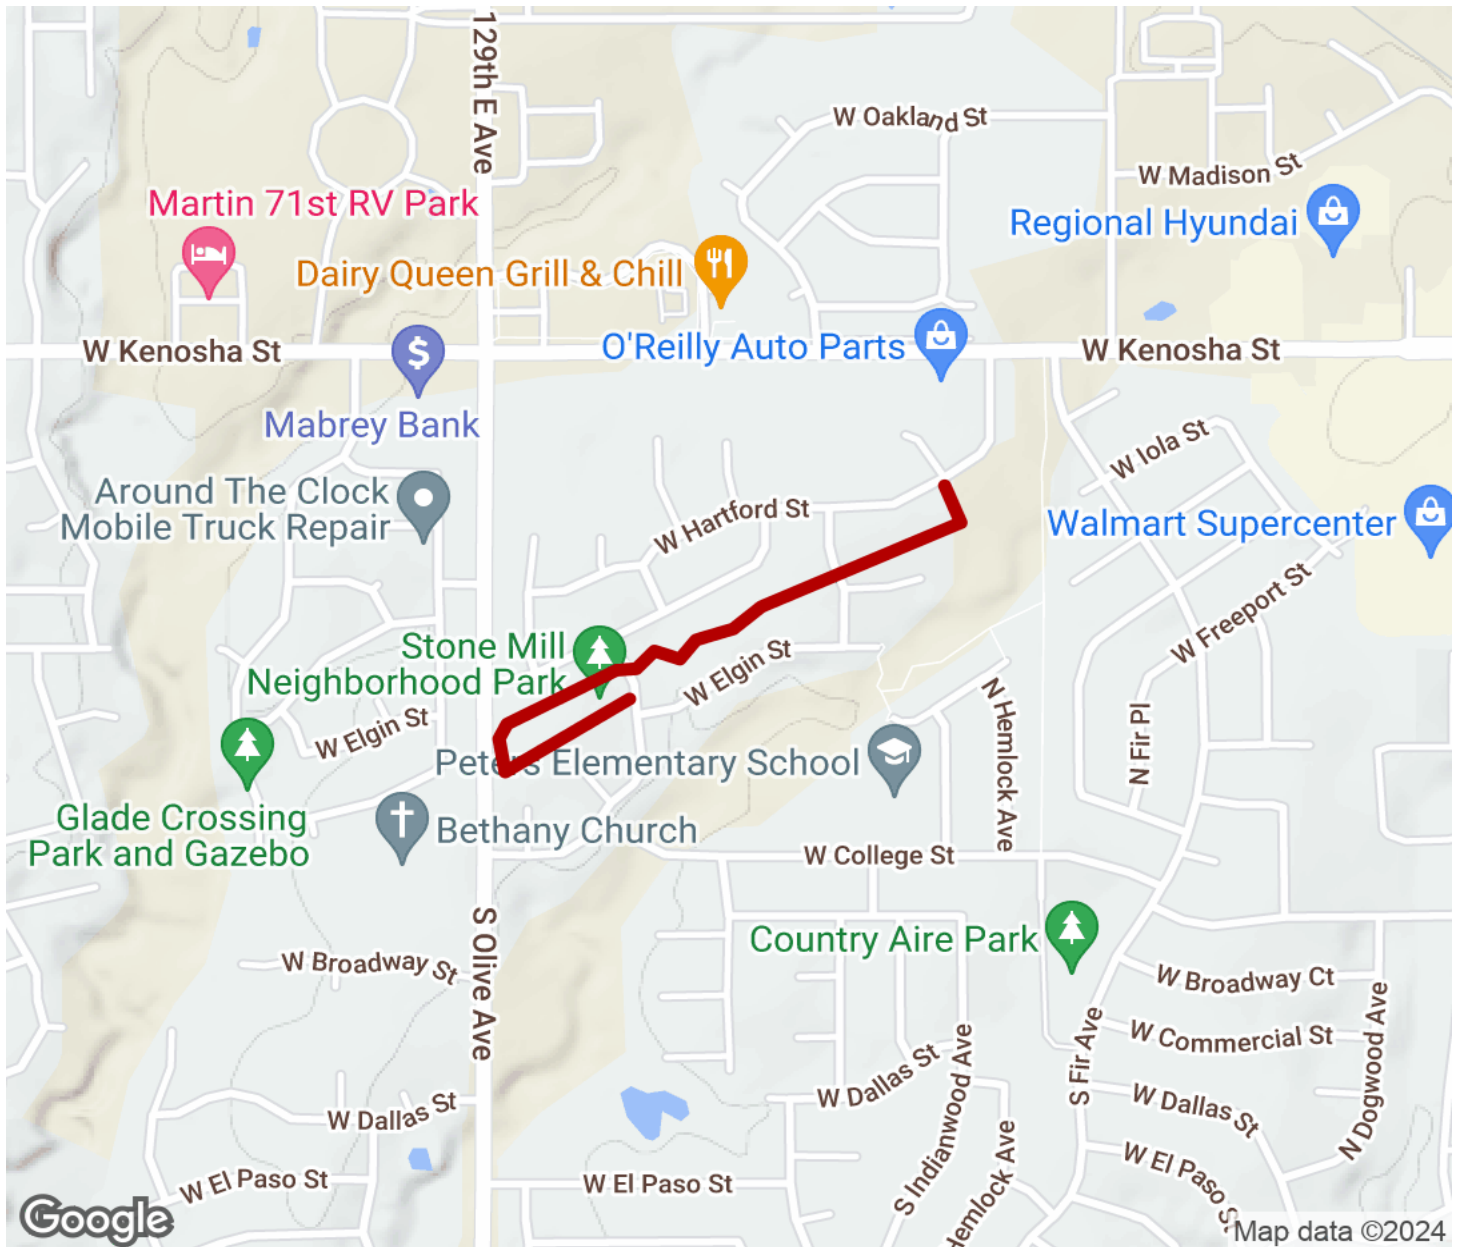

Stone Mill Private Park Trail

Oklahoma

Trailhead

Restroom

Parking

Water Fountain

Tunnel

TrailLink
by Rails-to-Trails Conservancy

TrailLink.com