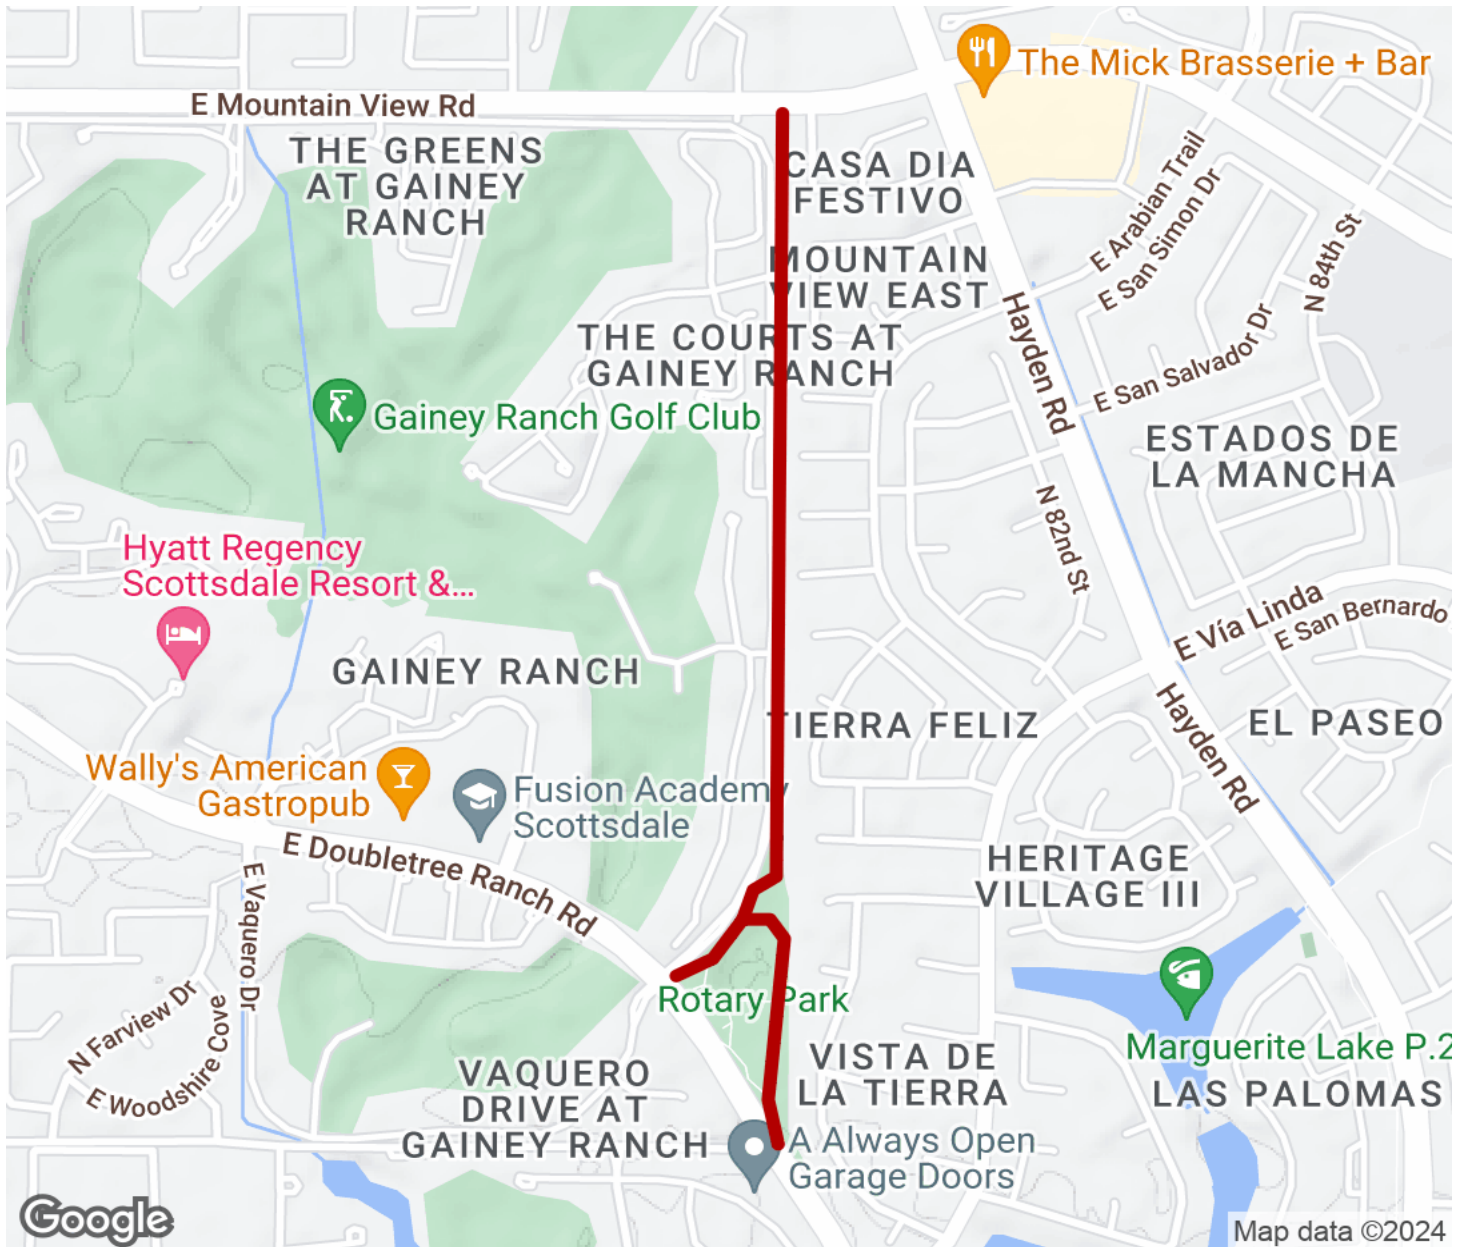

## Gainey Ranch Road Trail

Arizona

*This short trail parallels Gainey Ranch Road from Scottsdale Rotary Park to E. Mountain View Road. It offers a great family*

This short trail parallels Gainey Ranch Road from Scottsdale Rotary Park to E. Mountain View Road. It offers a great family recreation opportunity to nearby residents.

# Gainey Ranch Road Trail

Arizona

**States:** Arizona

**Counties:** Maricopa

Length: 1.1miles

**Trail end points:** E. Mountain View Rd. to  
Scottsdale Rotary Park at E. Doubletree Ranch  
Rd.

**Trail surfaces:** Concrete

## Parking & Trail Access

Parking and restrooms for the Gainey Ranch Road Trail are available at Scottsdale Rotary Park (7959 E. Doubletree Ranch) in Scottsdale.

# Gainey Ranch Road Trail

Arizona

Trailhead

Restroom

Parking

Water Fountain

Tunnel